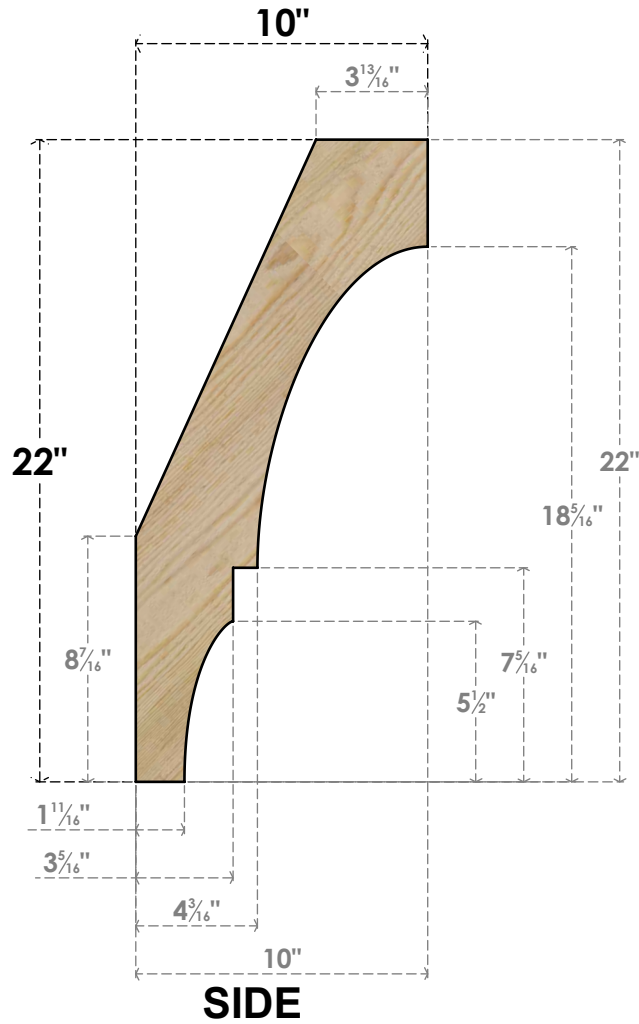

# BRC06X10X22BOA00RDF

6"W X 10"D X 22"H BALBOA ROUGH SAWN BRACE, DOUGLAS FIR

EKENA MILLWORK  
 2300 WEST MAIN ST.  
 CLARKSVILLE, TX 75426  
 TOLL FREE: 866-607-0453  
 WWW.EKENAMILLWORK.COM

### NOTES

1. INSTALLATION TO BE COMPLETED IN ACCORDANCE WITH MANUFACTURER'S SPECIFICATIONS.
2. DRAWING MAY NOT BE TO SCALE
3. THIS DRAWING IS INTENDED FOR DESIGN AND PLANNING PURPOSES ONLY.
4. ALL INFORMATION CONTAINED HEREIN WAS CURRENT AT THE TIME OF DEVELOPMENT BUT MUST BE REVIEWED AND APPROVED BY THE PRODUCT MANUFACTURER TO BE CONSIDERED ACCURATE.
5. PRODUCTS ARE NOT KILN DRIED. THIS ITEM IS UNIQUE AND WILL CONTAIN THE NATURAL VARIATIONS THAT THE WOOD SPECIES OFFERS. THIS MAY RESULT IN VARIATIONS UP TO 1/4"