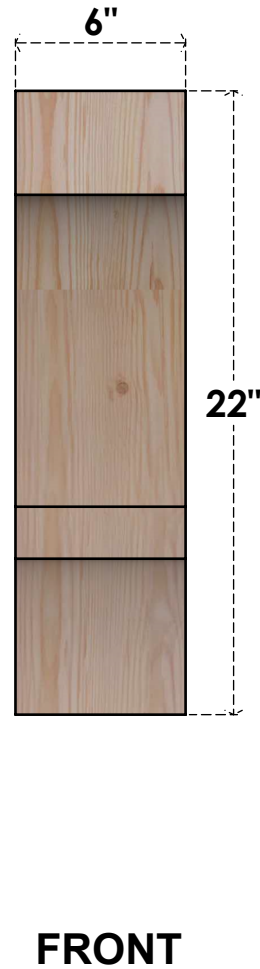

# BRC06X10X22BOA00RDF

6"W X 10"D X 22"H BALBOA ROUGH SAWN BRACE, DOUGLAS FIR

EKENA MILLWORK  
 2300 WEST MAIN ST.  
 CLARKSVILLE, TX 75426  
 TOLL FREE: 866-607-0453  
 WWW.EKENAMILLWORK.COM

### NOTES

1. INSTALLATION TO BE COMPLETED IN ACCORDANCE WITH MANUFACTURER'S SPECIFICATIONS.
2. DRAWING MAY NOT BE TO SCALE
3. THIS DRAWING IS INTENDED FOR DESIGN AND PLANNING PURPOSES ONLY.
4. ALL INFORMATION CONTAINED HEREIN WAS CURRENT AT THE TIME OF DEVELOPMENT BUT MUST BE REVIEWED AND APPROVED BY THE PRODUCT MANUFACTURER TO BE CONSIDERED ACCURATE.
5. PRODUCTS ARE NOT KILN DRIED. THIS ITEM IS UNIQUE AND WILL CONTAIN THE NATURAL VARIATIONS THAT THE WOOD SPECIES OFFERS. THIS MAY RESULT IN VARIATIONS UP TO 1/4"