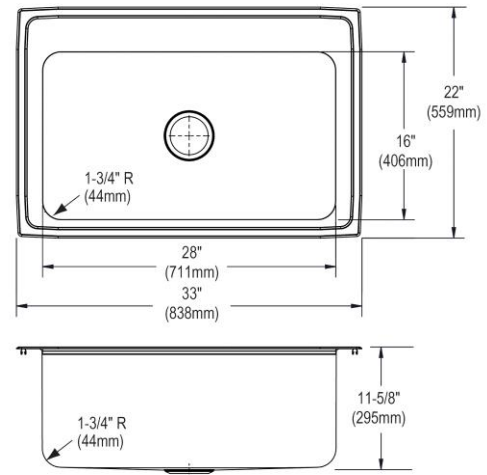

PART: _____ QTY: _____

PROJECT: _____

CONTACT: _____

DATE: _____

NOTES: _____

APPROVAL: _____

In keeping with our policy of continuing product improvement, Elkay reserves the right to change product specifications without notice. Please visit [elkay.com](#) for the most current version of Elkay product specification sheets. This specification describes an Elkay product with design, quality, and functional benefits to the user. When making a comparison of other producers' offerings, be certain these features are not overlooked.