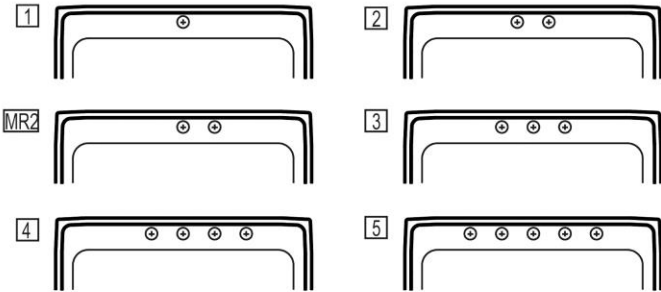

Hole Drilling Configurations:

1-1/2" (38mm) Diameter Faucet Holes on 4" (102mm) Centers

Installation Profile:

Optional Accessories		
LKWBG2816SS	Elkay Stainless Steel 26-1/2" x 14-13/16" x 1" Bottom Grid Spec Sheet (PDF)	
CB1713	Elkay Hardwood 13-1/2" x 17" x 1" Cutting Board Spec Sheet (PDF)	
CBS1316	Elkay Hardwood 14-1/2" x 17" x 3/4" Cutting Board Spec Sheet (PDF)	
LK99	Elkay Deluxe 3-1/2" Drain Type 304 Stainless Steel Body Strainer Basket Rubber Seal and Tailpiece Spec Sheet (PDF)	
LKGT1041CR	Elkay Gourmet Single Hole Kitchen Faucet Pull-out Spray and Lever Handle with Hi and Mid-rise Base Options Chrome Spec Sheet (PDF)	