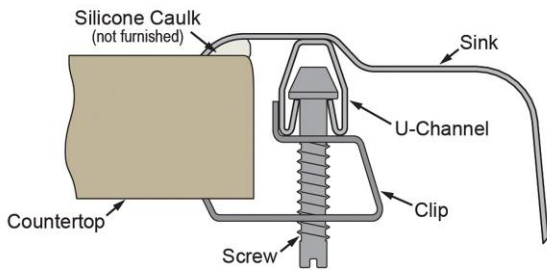

Hole Drilling Configurations:

1-1/2" (38mm) Diameter Faucet Holes on 4" (102mm) Centers

Installation Profile:

Optional Accessories		
LKWBG2816SS	Elkay Stainless Steel 26-1/2" x 14-13/16" x 1" Bottom Grid Spec Sheet (PDF)	
CB1713	Elkay Hardwood 13-1/2" x 17" x 1" Cutting Board Spec Sheet (PDF)	
CBS1316	Elkay Hardwood 14-1/2" x 17" x 3/4" Cutting Board Spec Sheet (PDF)	
LK99	Elkay Deluxe 3-1/2" Drain Type 304 Stainless Steel Body Strainer Basket Rubber Seal and Tailpiece Spec Sheet (PDF)	
LKGT1041CR	Elkay Gourmet Single Hole Kitchen Faucet Pull-out Spray and Lever Handle with Hi and Mid-rise Base Options Chrome Spec Sheet (PDF)	