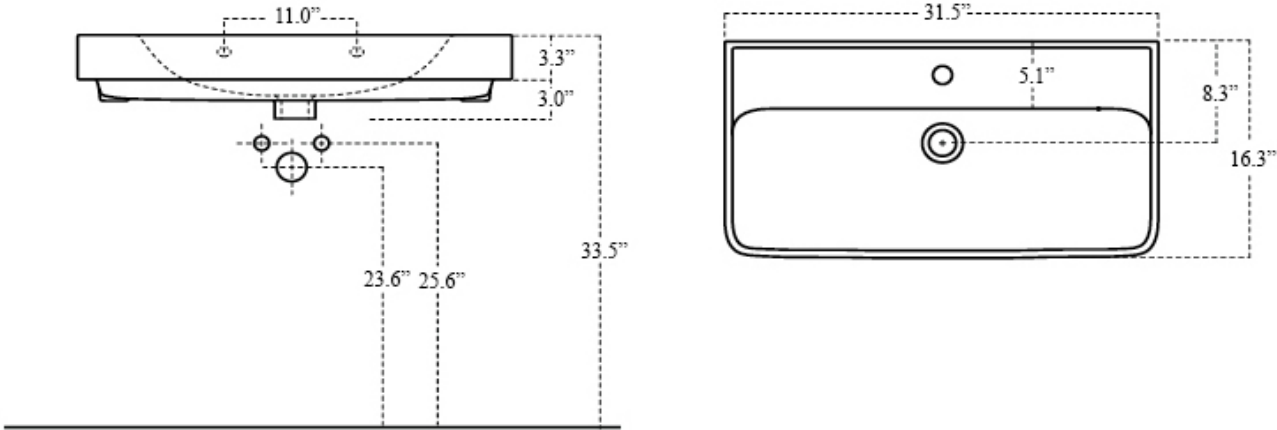

Finishes:

SKU# | Options:

- Neo 80.01 | One Faucet Hole
- Neo 80.03 | Three Faucet Holes

* WS Bath Collections reserve the right to make revisions without notice to product specifications, dimensions, or information.

Collection Neo	Model Neo 80	Dimensions Metric <i>1 inch = 2.54 cm</i> <i>1 inch = 25.4 mm</i>	 1051 Lea Drive - Collegeville, PA 19426 Tel. 215 513 9400 - Fax 610 831 0215 www.ws bathcollections.com - info@ws bathcollections.com
----------------------------	--------------------------	---	---

Collection
Neo

Model |
Neo 80

Dimensions Metric
1 inch = 2.54 cm
1 inch = 25.4 mm

1051 Lea Drive - Collegeville, PA 19426
Tel. 215 513 9400 - Fax 610 831 0215
www.ws bathcollections.com - info@ws bathcollections.com

Silicone (optional)

Collection
Neo

Model |
Neo 80

Dimensions Metric
1 inch = 2.54 cm
1 inch = 25.4 mm

1051 Lea Drive - Collegeville, PA 19426
Tel. 215 513 9400 - Fax 610 831 0215
www.ws bathcollections.com - info@ws bathcollections.com