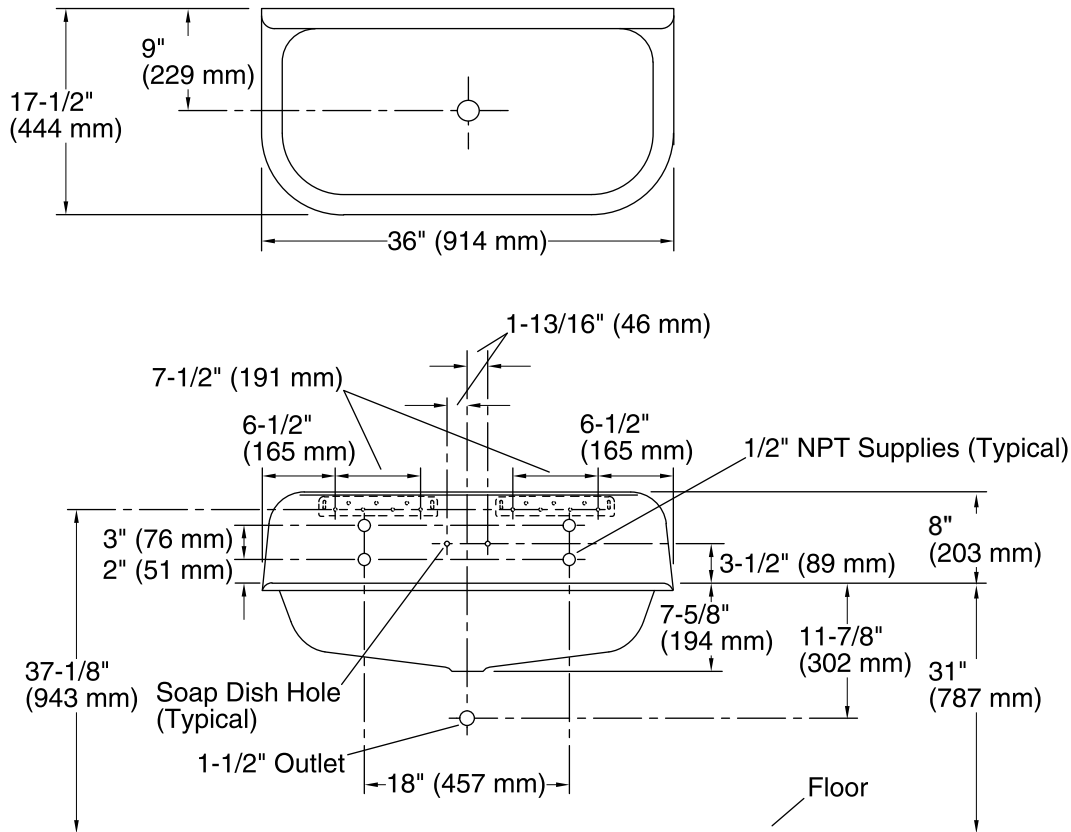

### Features

- KOHLER® Cast Iron.
- Wall-mount.
- Trough-style basin.
- Without overflow.
- 36" (914 mm) x 17-1/2" (445 mm) x 15-5/8" (397 mm)

## Technical Information

All product dimensions are nominal.

Bowl configuration:	Single
Installation:	Wall-mount
Bowl area (Only)	Length: 32" (813 mm) Width: 14" (356 mm) Water depth: 7" (178 mm)
Number of deck holes:	4
Faucet hole(s):	1-1/2" (38 mm)
Soap/Lotion hole:	5/16" (8 mm)
Drain hole:	2-1/8" (54 mm)