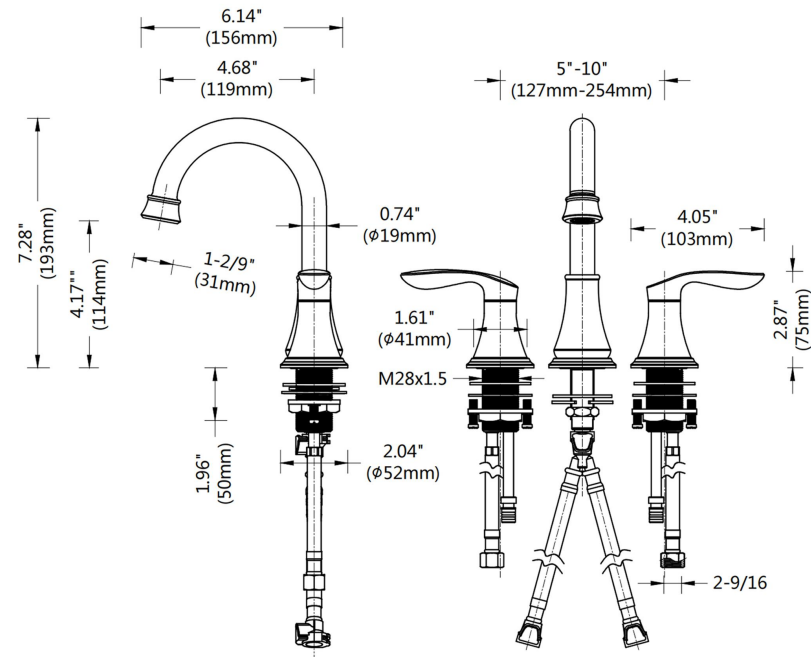

Dimension/Specification

Sku No. 83001