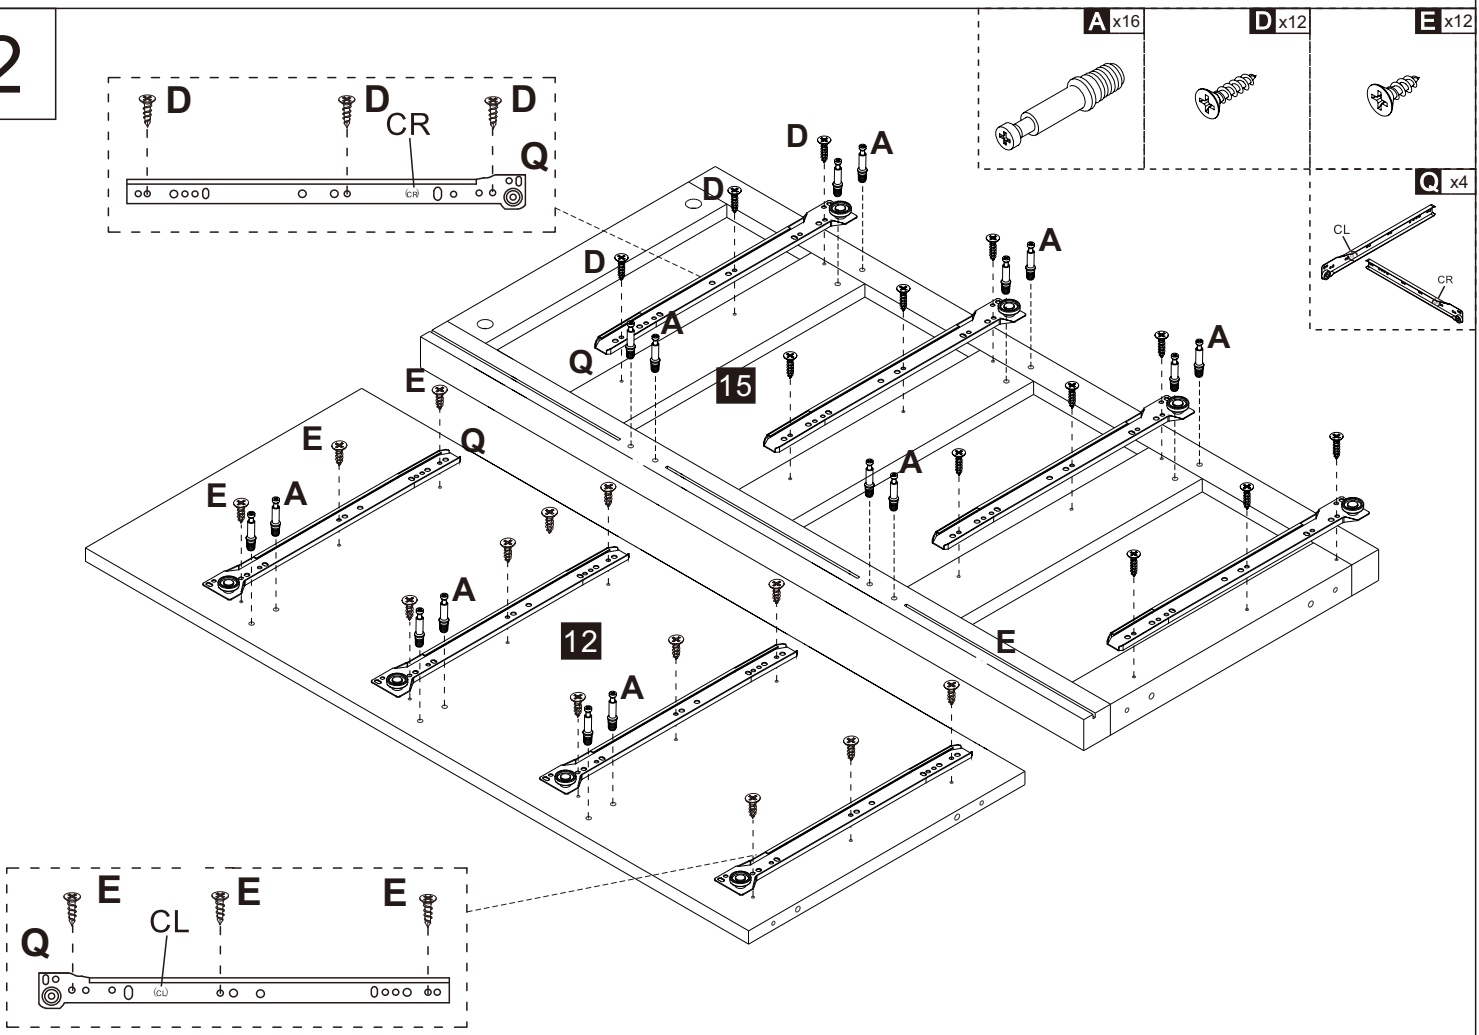

Installation & Assembly

4-8 drawer dresser

A x88	B x88	C x12	D x56	E x24	F x32	G x10
		8x30mm	3x12mm	3x10mm	4x30mm	4x35mm
H x8	I x16	J x2	K x2	L x4	M x2	N x12
	4x18mm				4x12mm	3x14mm
O x12	P x8	Q x8				
	6x30mm					

1

2

3

G x 2

4

B x 12

5

B x10