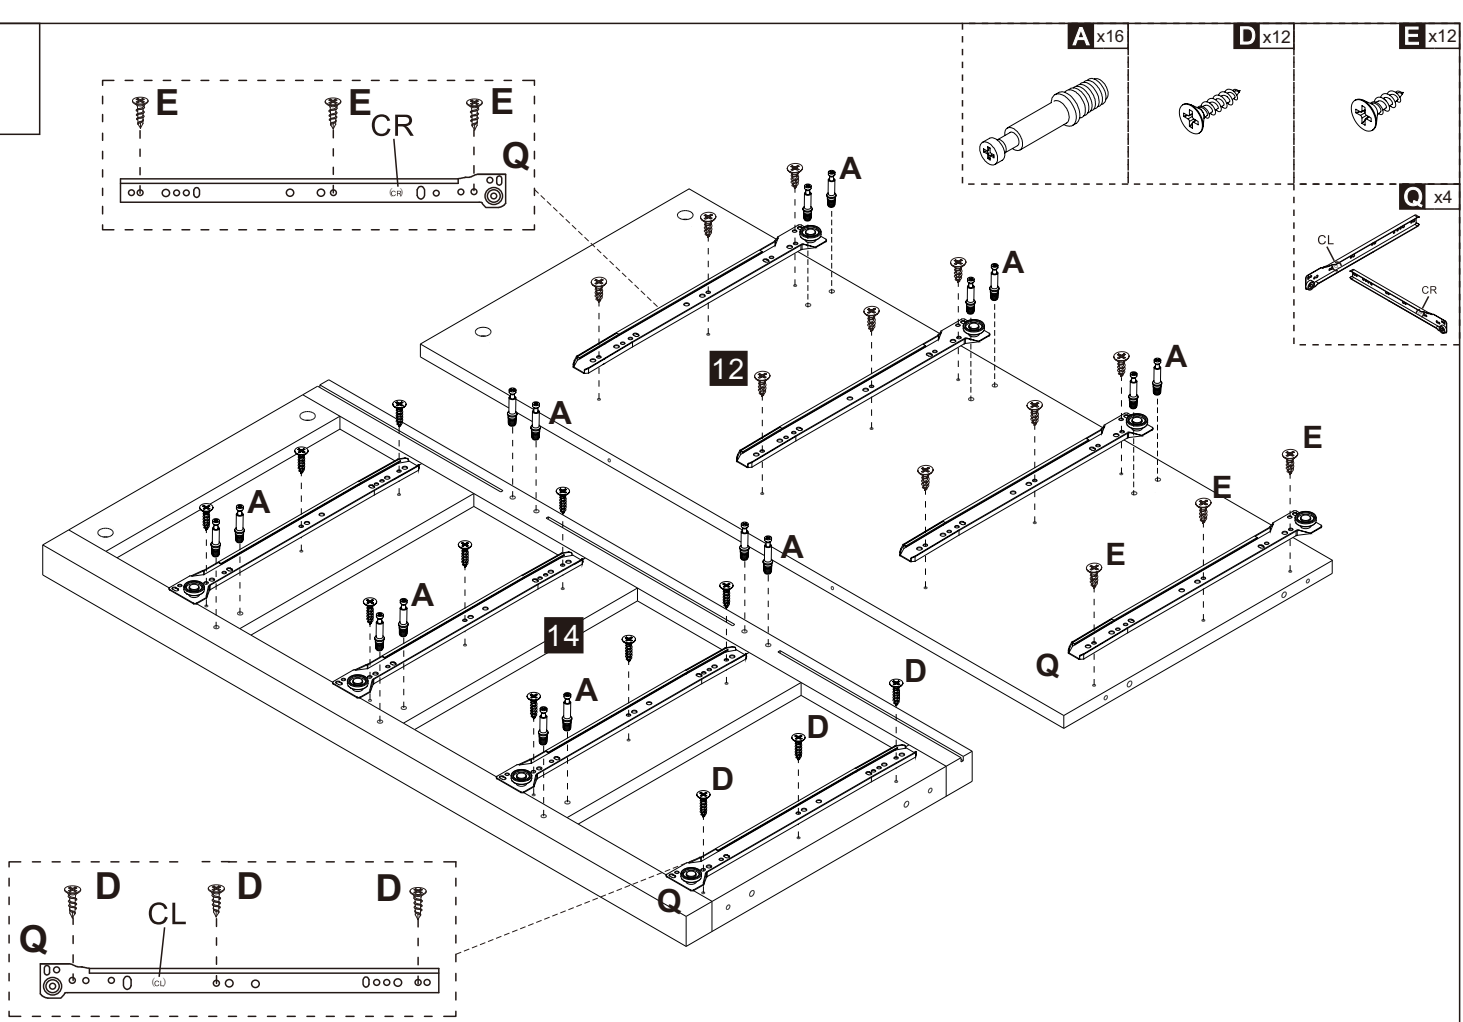

Installation & Assembly

4-8 drawer dresser

A x88	B x88	C x12	D x56	E x24	F x32	G x10
		8x30mm	3x12mm	3x10mm	4x30mm	4x35mm
H x8	I x16	J x2	K x2	L x4	M x2	N x12
	4x18mm				4x12mm	3x14mm
O x12	P x8	Q x8				
	6x30mm					

1

2

3

G x 2

4

B x 12

5

B x10