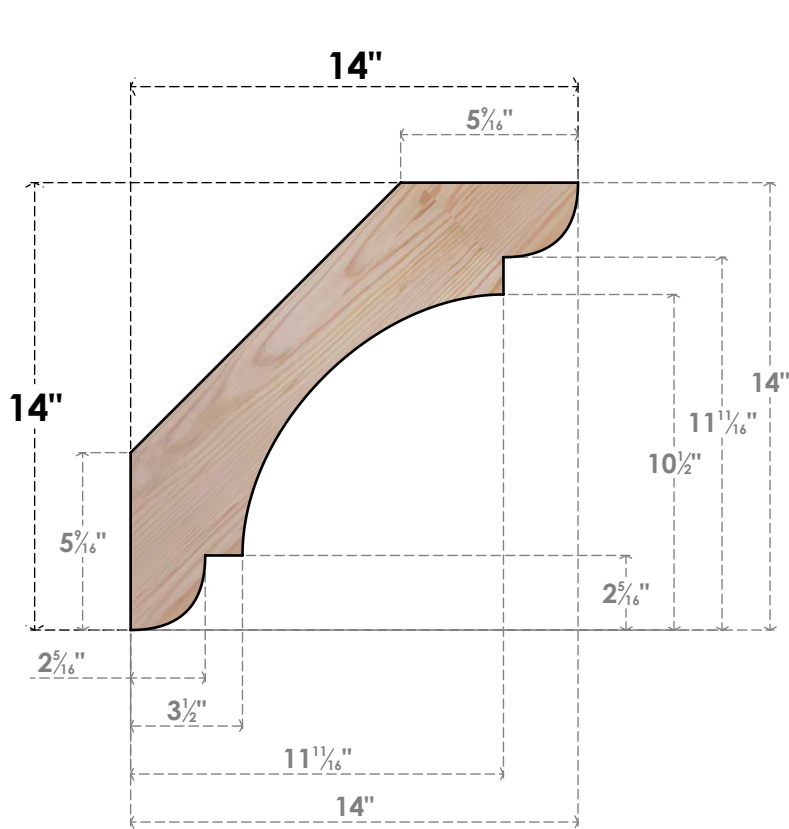

BRC06X14X14OLY00SDF

5 1/2"W X 14"D X 14"H OLYMPIC SMOOTH BRACE, DOUGLAS FIR

SIDE

FRONT

EKENA MILLWORK
 2300 WEST MAIN ST.
 CLARKSVILLE, TX 75426
 TOLL FREE: 866-607-0453
 WWW.EKENAMILLWORK.COM

NOTES

1. INSTALLATION TO BE COMPLETED IN ACCORDANCE WITH MANUFACTURER'S SPECIFICATIONS.
2. DRAWING MAY NOT BE TO SCALE
3. THIS DRAWING IS INTENDED FOR DESIGN AND PLANNING PURPOSES ONLY.
4. ALL INFORMATION CONTAINED HEREIN WAS CURRENT AT THE TIME OF DEVELOPMENT BUT MUST BE REVIEWED AND APPROVED BY THE PRODUCT MANUFACTURER TO BE CONSIDERED ACCURATE.
5. PRODUCTS ARE NOT KILN DRIED. THIS ITEM IS UNIQUE AND WILL CONTAIN THE NATURAL VARIATIONS THAT THE WOOD SPECIES OFFERS. THIS MAY RESULT IN VARIATIONS UP TO 1/4"