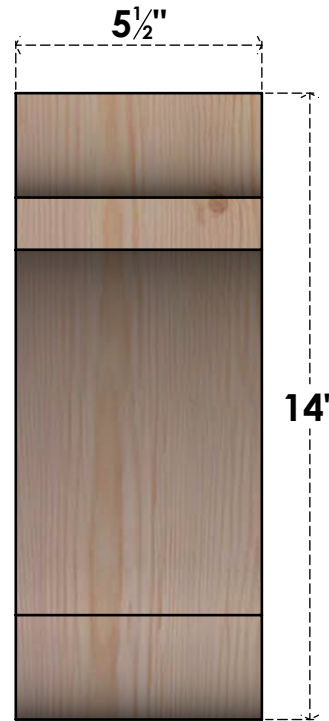

BRC06X14X14OLY00SDF

5 1/2"W X 14"D X 14"H OLYMPIC SMOOTH BRACE, DOUGLAS FIR

SIDE

FRONT

EKENA MILLWORK
 2300 WEST MAIN ST.
 CLARKSVILLE, TX 75426
 TOLL FREE: 866-607-0453
 WWW.EKENAMILLWORK.COM

NOTES

1. INSTALLATION TO BE COMPLETED IN ACCORDANCE WITH MANUFACTURER'S SPECIFICATIONS.
2. DRAWING MAY NOT BE TO SCALE
3. THIS DRAWING IS INTENDED FOR DESIGN AND PLANNING PURPOSES ONLY.
4. ALL INFORMATION CONTAINED HEREIN WAS CURRENT AT THE TIME OF DEVELOPMENT BUT MUST BE REVIEWED AND APPROVED BY THE PRODUCT MANUFACTURER TO BE CONSIDERED ACCURATE.
5. PRODUCTS ARE NOT KILN DRIED. THIS ITEM IS UNIQUE AND WILL CONTAIN THE NATURAL VARIATIONS THAT THE WOOD SPECIES OFFERS. THIS MAY RESULT IN VARIATIONS UP TO 1/4"