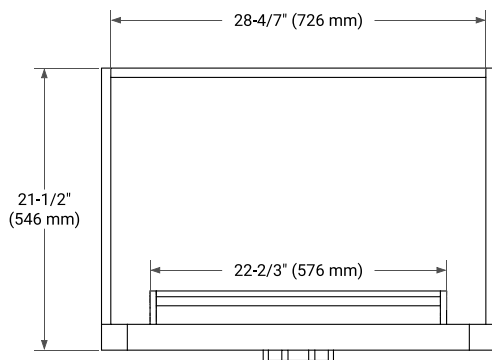

30" SINGLE SINK BASE CABINET

BASE CABINET DIMENSIONS

30" W x 21.5" D x 34.5" H

FEATURES

- Solid wood frame & plywood panels
- Dovetail drawers and joints
- Soft closing doors & drawers

HARDWARE FINISHES*

Brushed Nickel Satin Brass Matte Black Polished Chrome

31" SINGLE RECTANGLE SINK COUNTERTOP WITH 0.75 IN. THICKNESS

OVERALL DIMENSIONS

30.5" W x 22" D x 0.75" H

COUNTERTOP OPTIONS

Carrara Marble

FEATURES

- Solid countertop with mitered edges & seams
- Undermount white rectangular sink
- Pre-drilled for 8" widespread faucet

INCLUDED

- Countertop
- Matching Backsplash
- Rectangle Sink

COUNTERTOP PLAN VIEW

EDGE SIDE VIEW

THREE DIMENSIONAL COUNTERTOP VIEW