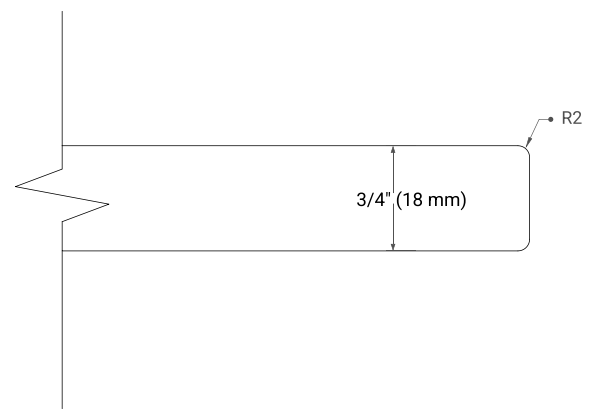

30" SINGLE SINK BASE CABINET

BASE CABINET DIMENSIONS

30" W x 21.5" D x 34.5" H

FEATURES

- Solid wood frame & plywood panels
- Dovetail drawers and joints
- Soft closing doors & drawers

HARDWARE FINISHES*

Brushed Nickel Satin Brass Matte Black Polished Chrome

31" SINGLE RECTANGLE SINK COUNTERTOP WITH 0.75 IN. THICKNESS

OVERALL DIMENSIONS

30.5" W x 22" D x 0.75" H

COUNTERTOP OPTIONS

Carrara Marble

FEATURES

- Solid countertop with mitered edges & seams
- Undermount white rectangular sink
- Pre-drilled for 8" widespread faucet

INCLUDED

- Countertop
- Matching Backsplash
- Rectangle Sink

COUNTERTOP PLAN VIEW

EDGE SIDE VIEW

THREE DIMENSIONAL COUNTERTOP VIEW