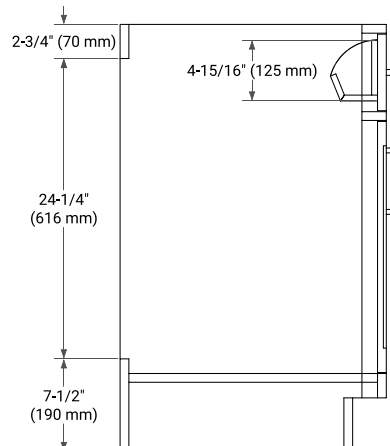

30" SINGLE SINK BASE CABINET

BASE CABINET DIMENSIONS

30" W x 21.5" D x 34.5" H

FEATURES

- Solid wood frame & plywood panels
- Dovetail drawers and joints
- Soft closing doors & drawers

HARDWARE FINISHES*

Brushed Nickel Satin Brass Matte Black Polished Chrome

31" SINGLE RECTANGLE SINK COUNTERTOP WITH 0.75 IN. THICKNESS

OVERALL DIMENSIONS

30.5" W x 22" D x 0.75" H

COUNTERTOP OPTIONS

Carrara Marble

FEATURES

- Solid countertop with mitered edges & seams
- Undermount white rectangular sink
- Pre-drilled for 8" widespread faucet

INCLUDED

- Countertop
- Matching Backsplash
- Rectangle Sink

COUNTERTOP PLAN VIEW

EDGE SIDE VIEW

THREE DIMENSIONAL COUNTERTOP VIEW