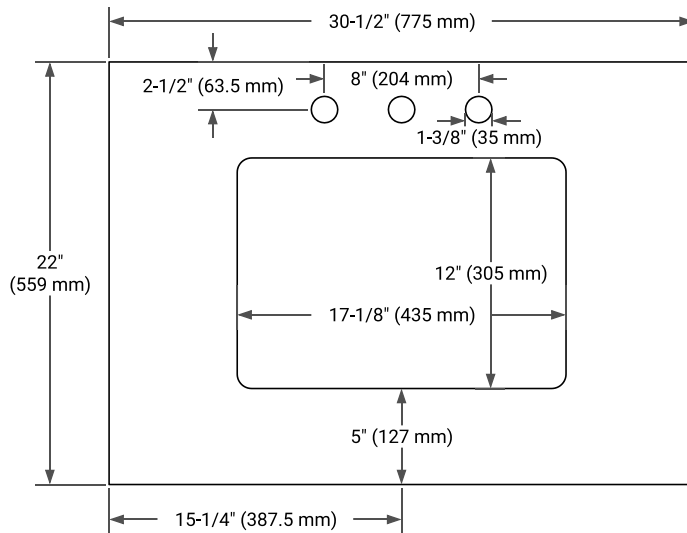

30" SINGLE SINK BASE CABINET

BASE CABINET DIMENSIONS

30" W x 21.5" D x 34.5" H

FEATURES

- Solid wood frame & plywood panels
- Dovetail drawers and joints
- Soft closing doors & drawers

HARDWARE FINISHES*

Brushed Nickel Satin Brass Matte Black Polished Chrome

31" SINGLE RECTANGLE SINK COUNTERTOP WITH 0.75 IN. THICKNESS

OVERALL DIMENSIONS

30.5" W x 22" D x 0.75" H

COUNTERTOP OPTIONS

Carrara Marble

FEATURES

- Solid countertop with mitered edges & seams
- Undermount white rectangular sink
- Pre-drilled for 8" widespread faucet

INCLUDED

- Countertop
- Matching Backsplash
- Rectangle Sink

COUNTERTOP PLAN VIEW

EDGE SIDE VIEW

THREE DIMENSIONAL COUNTERTOP VIEW