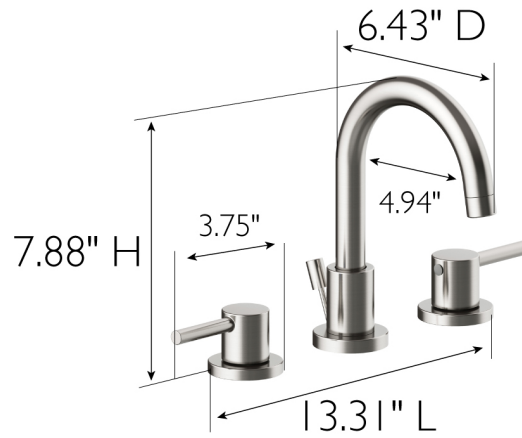

Eastport II Widespread Bathroom Faucet  
Satin Nickel

**SPECIFICATIONS**

<b>MATERIAL:</b>	Zinc/Brass/Plastic	<b>FLOW RATE:</b>	1.2 GPM
<b>HANDLE MATERIAL:</b>	Zinc	<b>LOW FLOW:</b>	Yes
<b>SPOUT MATERIAL:</b>	Brass	<b>HANDLES - CONFIGURATION:</b>	Double Handle
<b>CARTRIDGE MATERIAL:</b>	Ceramic	<b>HANDLE REACH:</b>	3.75"
<b>WATERWAY MATERIAL:</b>	Hybrid	<b>DIMENSIONS:</b>	13.31" L x 6.43" D x 7.88" H
<b>DRAIN MATERIAL:</b>	Brass	<b>WEIGHT:</b>	3.74 lbs.
<b>FAUCET TYPE:</b>	Lav Widespread	<b>PVD FINISH:</b>	No
<b>MOUNTING TYPE:</b>	Top Mount		
<b>MOUNTING HOLES:</b>	3		
<b>MAX DECK THICKNESS:</b>	1.62"		
<b>DECK PLATE - INCLUDED:</b>	No		
<b>SPOUT REACH:</b>	4.94"		
<b>SPOUT HEIGHT:</b>	7.88"		