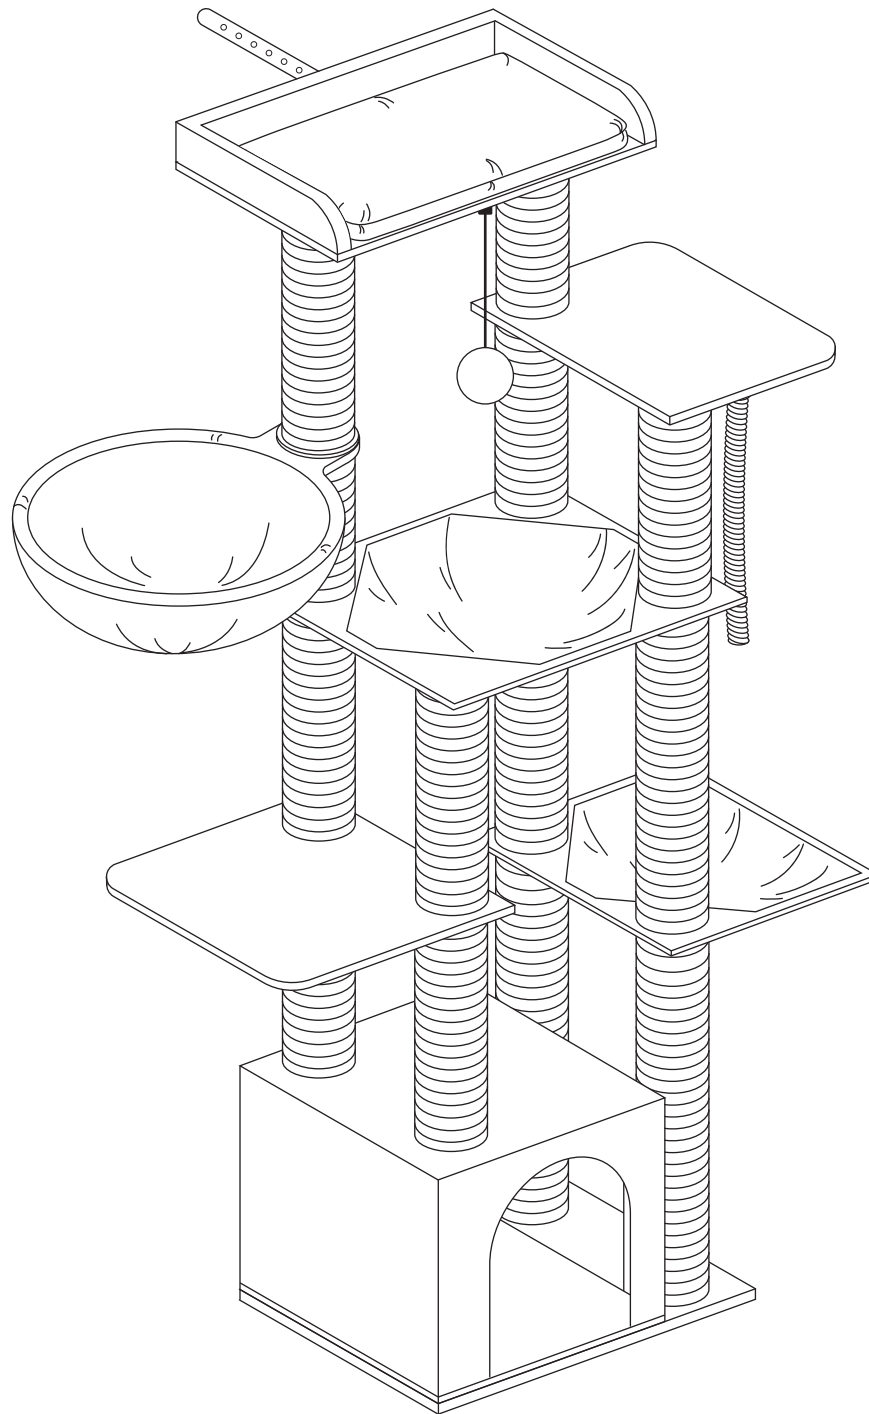

AMT0268

- We are committed to delivering customer-driven products that live up to your high standards.
- We encourage you to write a review sharing your experiences with the product.
- For further services:
  - Email us for further assistance: pawzroad@gmail.com.