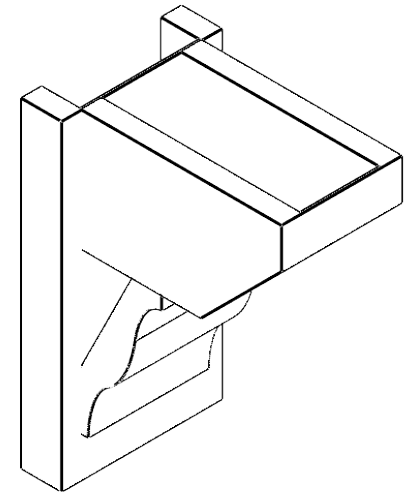

ITEM NUMBER: OUTUROC060X080X12000X16000X060X020X060FST24RCPR

6"W TOP X 8"W BACK X 12"D X 16"H X 6"T TOP X 2"T BACK TIMBERTHANE ROUGH CEDAR FUNSTON FAUX WOOD OPEN OUTLOOKER, SLAT TOP AND BLOCK BACK, 6"W CLOSED BRACE, PRIMED TAN

SIDE PROFILE

FRONT PROFILE

ISOMETRIC

EKENA MILLWORK
2300 WEST MAIN ST.
CLARKSVILLE, TX 75426
TOLL FREE: 866-607-0453
WWW.EKENAMILLWORK.COM

NOTES

1. INSTALLATION TO BE COMPLETED IN ACCORDANCE WITH MANUFACTURER'S SPECIFICATIONS.
2. DRAWING MAY NOT BE TO SCALE
3. THIS DRAWING IS INTENDED FOR DESIGN AND PLANNING PURPOSES ONLY.
4. ALL INFORMATION CONTAINED HEREIN WAS CURRENT AT THE TIME OF DEVELOPMENT BUT MUST BE REVIEWED AND APPROVED BY THE PRODUCT MANUFACTURER TO BE CONSIDERED ACCURATE.
5. TIMBERTHANE ARCHITECTURAL PRODUCTS ARE MADE FROM HIGH DENSITY URETHANE AND COME FACTORY PRIMED