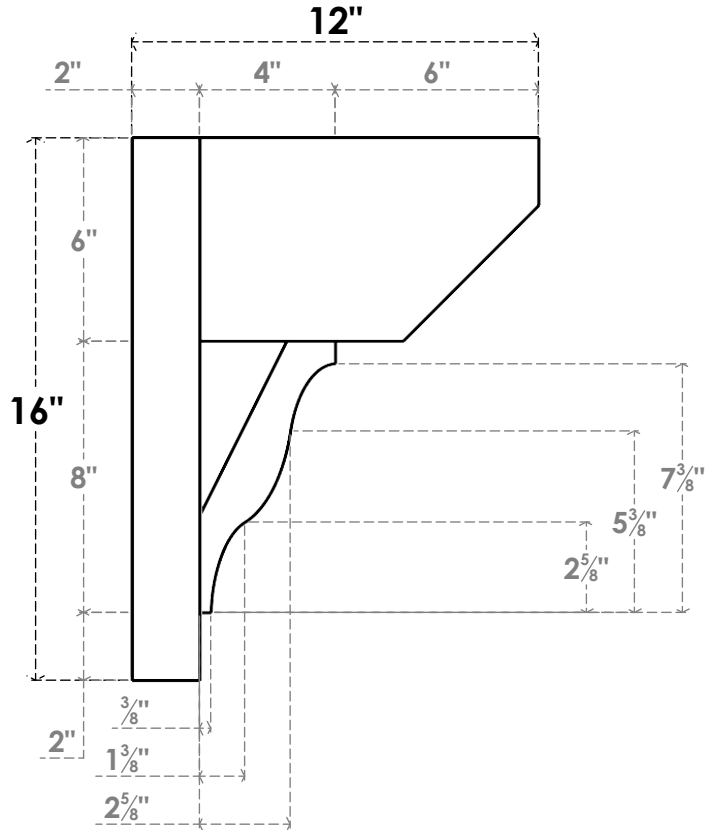

ITEM NUMBER: OUTUROC060X080X12000X16000X060X020X060FST24RCPR

6"W TOP X 8"W BACK X 12"D X 16"H X 6"T TOP X 2"T BACK TIMBERTHANE ROUGH CEDAR FUNSTON FAUX WOOD OPEN OUTLOOKER, SLAT TOP AND BLOCK BACK, 6"W CLOSED BRACE, PRIMED TAN

SIDE PROFILE

FRONT PROFILE

ISOMETRIC

EKENA MILLWORK
2300 WEST MAIN ST.
CLARKSVILLE, TX 75426
TOLL FREE: 866-607-0453
WWW.EKENAMILLWORK.COM

NOTES

1. INSTALLATION TO BE COMPLETED IN ACCORDANCE WITH MANUFACTURER'S SPECIFICATIONS.
2. DRAWING MAY NOT BE TO SCALE
3. THIS DRAWING IS INTENDED FOR DESIGN AND PLANNING PURPOSES ONLY.
4. ALL INFORMATION CONTAINED HEREIN WAS CURRENT AT THE TIME OF DEVELOPMENT BUT MUST BE REVIEWED AND APPROVED BY THE PRODUCT MANUFACTURER TO BE CONSIDERED ACCURATE.
5. TIMBERTHANE ARCHITECTURAL PRODUCTS ARE MADE FROM HIGH DENSITY URETHANE AND COME FACTORY PRIMED