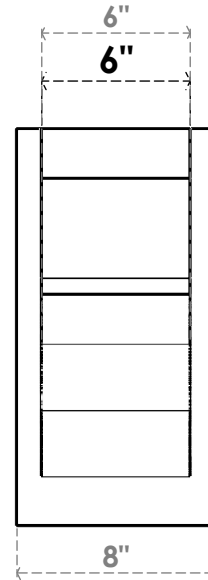

ITEM NUMBER: OUTUROC060X080X12000X16000X060X020X060FST24RCPR

6"W TOP X 8"W BACK X 12"D X 16"H X 6"T TOP X 2"T BACK TIMBERTHANE ROUGH CEDAR FUNSTON FAUX WOOD OPEN OUTLOOKER, SLAT TOP AND BLOCK BACK, 6"W CLOSED BRACE, PRIMED TAN

SIDE PROFILE

FRONT PROFILE

ISOMETRIC

EKENA MILLWORK
2300 WEST MAIN ST.
CLARKSVILLE, TX 75426
TOLL FREE: 866-607-0453
WWW.EKENAMILLWORK.COM

NOTES

1. INSTALLATION TO BE COMPLETED IN ACCORDANCE WITH MANUFACTURER'S SPECIFICATIONS.
2. DRAWING MAY NOT BE TO SCALE
3. THIS DRAWING IS INTENDED FOR DESIGN AND PLANNING PURPOSES ONLY.
4. ALL INFORMATION CONTAINED HEREIN WAS CURRENT AT THE TIME OF DEVELOPMENT BUT MUST BE REVIEWED AND APPROVED BY THE PRODUCT MANUFACTURER TO BE CONSIDERED ACCURATE.
5. TIMBERTHANE ARCHITECTURAL PRODUCTS ARE MADE FROM HIGH DENSITY URETHANE AND COME FACTORY PRIMED