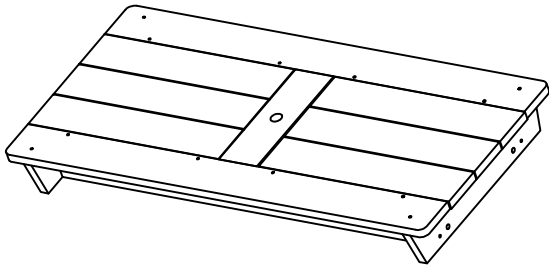

① 940MM X1

② 650MM X4

③ 875MM X2

④ 940MM X2

⑤ 865MM X1

Hardware

①
3*35 MM
Screw x12

②
6*45 MM
Bolt X8

③
6*30 MM
Bolt X8

④
6*15 MM
Nut X16

⑤
X2

⑥
Umbrella
X1

TOOLS RECOMMENDED

POWERDRILL

TAPE MEASURE

2 PERSON
ASSEMBLY

BUILD TIME