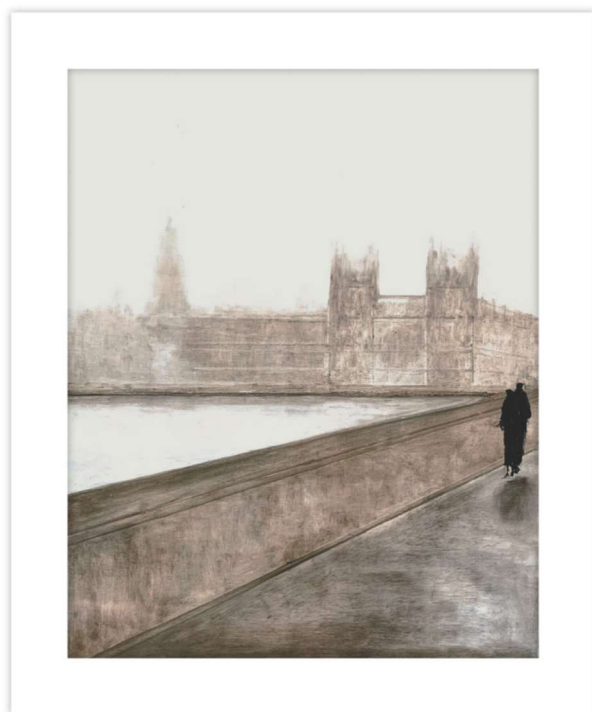

# THEODORE ALEXANDER

## England Moments 7

D3104S62061-5184

Wood Frame

Textured Paper

M5 - White Smooth + White Core Width:4"

F1360 - Antique Silver & Black Cap Frame - Width: 0.75

W 19½ x D 1¼ x H 22½ inches

Material(s):