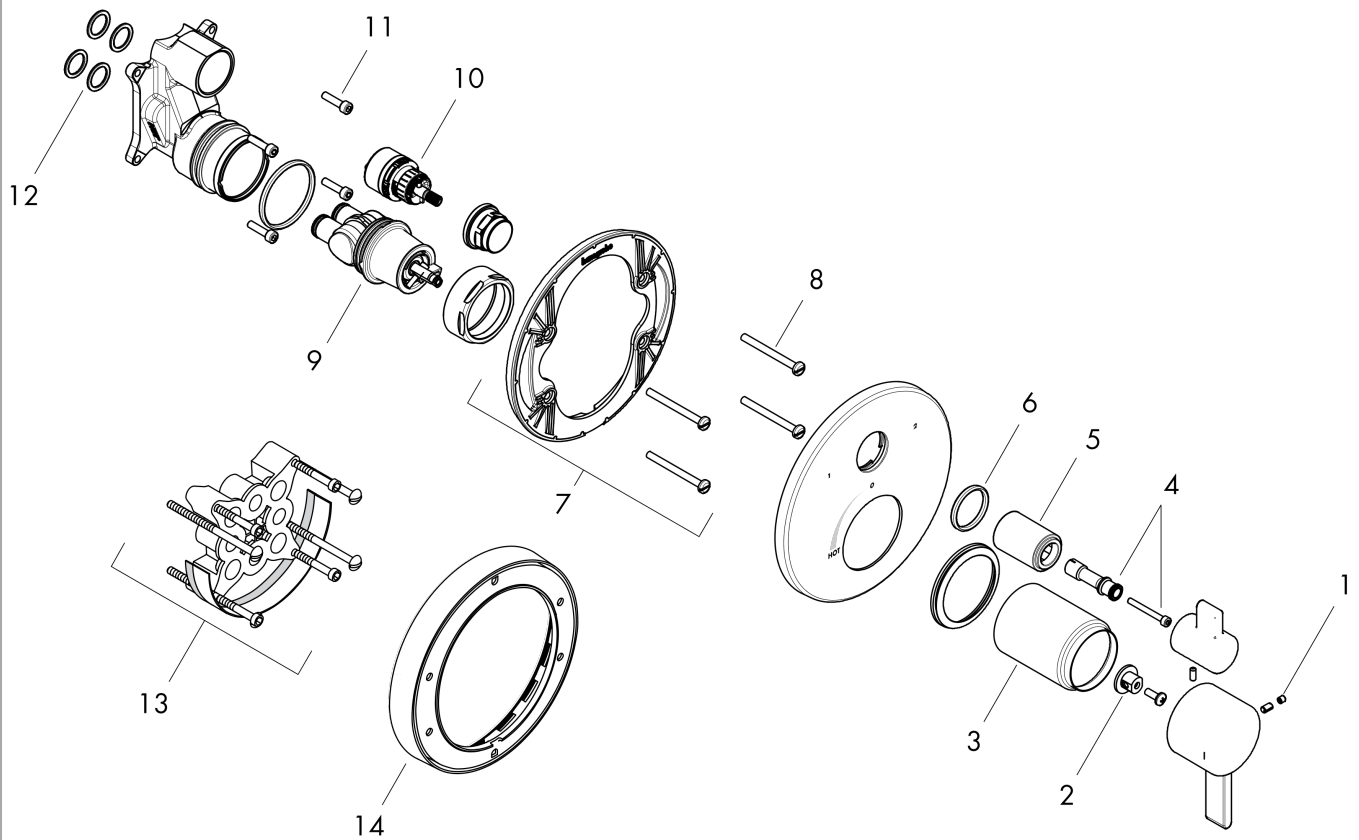

#### Product image

#### Scale drawing

**Ecostat**

**S Pressure Balance Trim with Diverter**

Finishes : **chrome** Part no. : **04447000**

## Exploded drawing

Year of production: >04/12

**Ecostat**

**S Pressure Balance Trim with Diverter**

Finishes : **chrome** Part no. : **04447000**

**Spare parts list**

Year of production: >04/12

Pos.	Description	Part no.	Price	PU
1	screw cover	95181000	\$ 7.00	1
2	adapter for handle	92756000	-	1
3	sleeve	88765000	-	1
4	adapter for handle	88772000	-	1
5	sleeve	95253000	\$ 23.00	1
6	O-ring 29x3	98371000	\$ 5.00	1
7	sub plate	96447000	\$ 40.00	1
8	set of fixing screws	96454000	\$ 12.00	1
9	cartridge, assy	88727000	-	1
10	shut off unit with selector	98283000	\$ 64.00	1
11	set of screws	96525000	\$ 9.00	1
12	O-ring 16x2	98133000	-	1
13	extension 22 mm (Ø 170 mm)	13596000	-	1
14	extension 25 mm	13595000	-	1