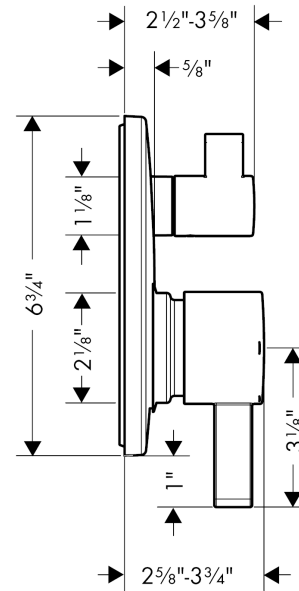

##### Optional accessories

- Shallow Extension Set, Thermostatic/Pressure Balance Trim, 7/8" (#13596XXX)

#### Scale drawing

**Ecostat**

**S Pressure Balance Trim with Diverter**

Finishes : **chrome** Part no. : **04447000**

## Exploded drawing

Year of production: >04/12

**Ecostat**

**S Pressure Balance Trim with Diverter**

Finishes : **chrome** Part no. : **04447000**

**Spare parts list**

Year of production: >04/12

Pos.	Description	Part no.	Price	PU
1	screw cover	95181000	\$ 7.00	1
2	adapter for handle	92756000	-	1
3	sleeve	88765000	-	1
4	adapter for handle	88772000	-	1
5	sleeve	95253000	\$ 23.00	1
6	O-ring 29x3	98371000	\$ 5.00	1
7	sub plate	96447000	\$ 40.00	1
8	set of fixing screws	96454000	\$ 12.00	1
9	cartridge, assy	88727000	-	1
10	shut off unit with selector	98283000	\$ 64.00	1
11	set of screws	96525000	\$ 9.00	1
12	O-ring 16x2	98133000	-	1
13	extension 22 mm (Ø 170 mm)	13596000	-	1
14	extension 25 mm	13595000	-	1