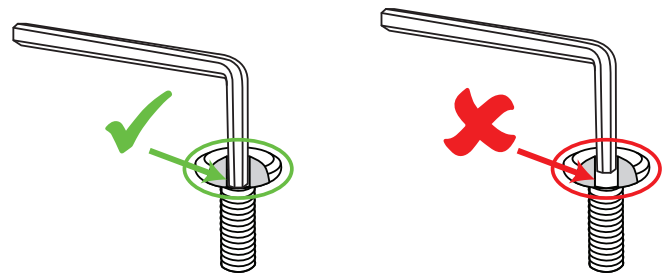

No.	Hardware	Qty.
I	 Bolts M6x15	40
J	 Bolts M6x35	54
K	 Washer Steel	94
L	 Allen Key	2

WARNING

CHOKING HAZARD — This item contains small parts that could be swallowed by children. Keep children away during assembly.

Tip: Always fully insert the hex key into the designated notch.

If the hex key is not fully inside the notch, the hex key could slip out, causing damage to the bolt head. Repeated hex key slipping will cause the notch to become rounded, making it difficult or impossible to tighten the bolt with the hex key.