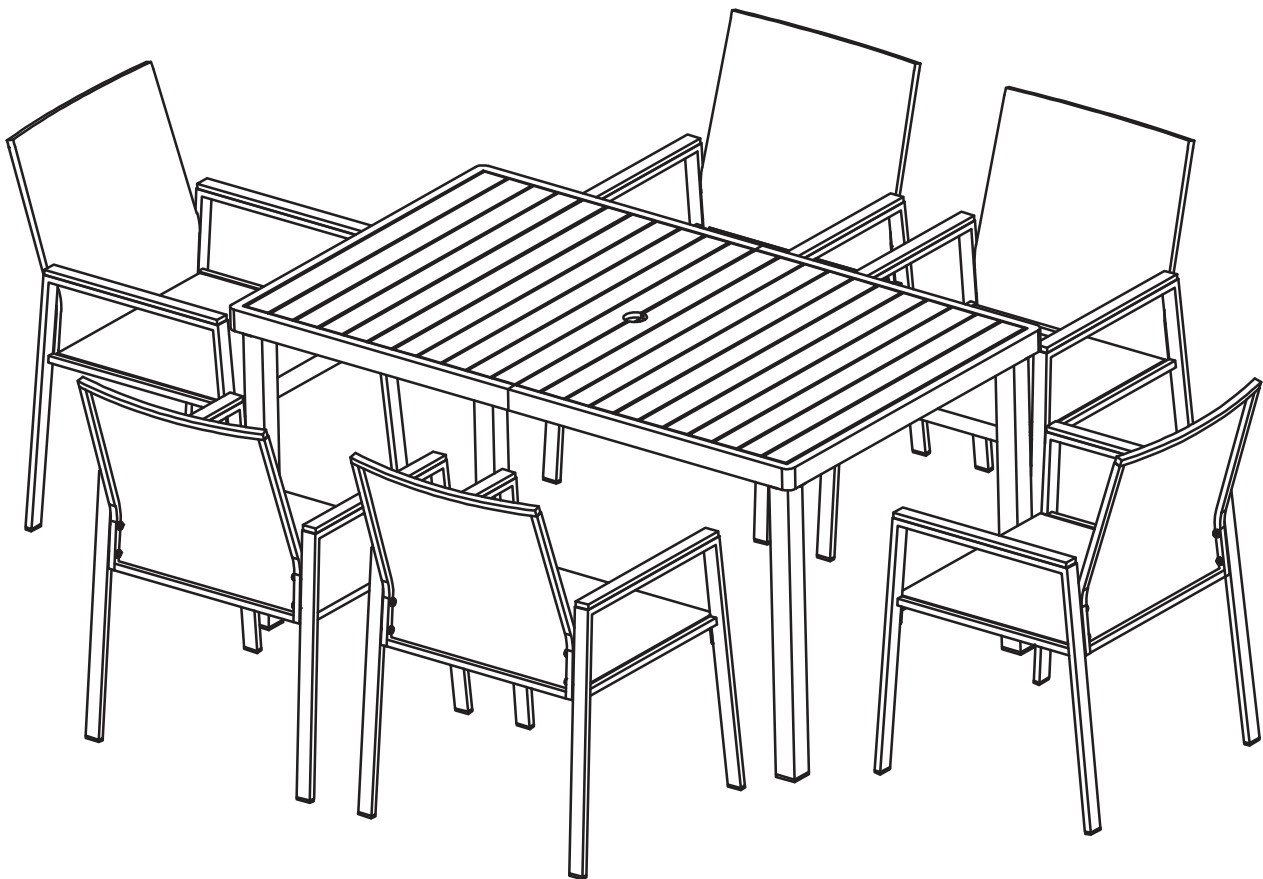

Register your product warranty by sending an email to customerservicesW2319@gmail.com or scanning QR code on the right:

7-PIECE ACACIA DINING SET

CHAIR

**352
pounds**
165 kg

Weight Capacity

TABLE

**165
pounds**
75 kg