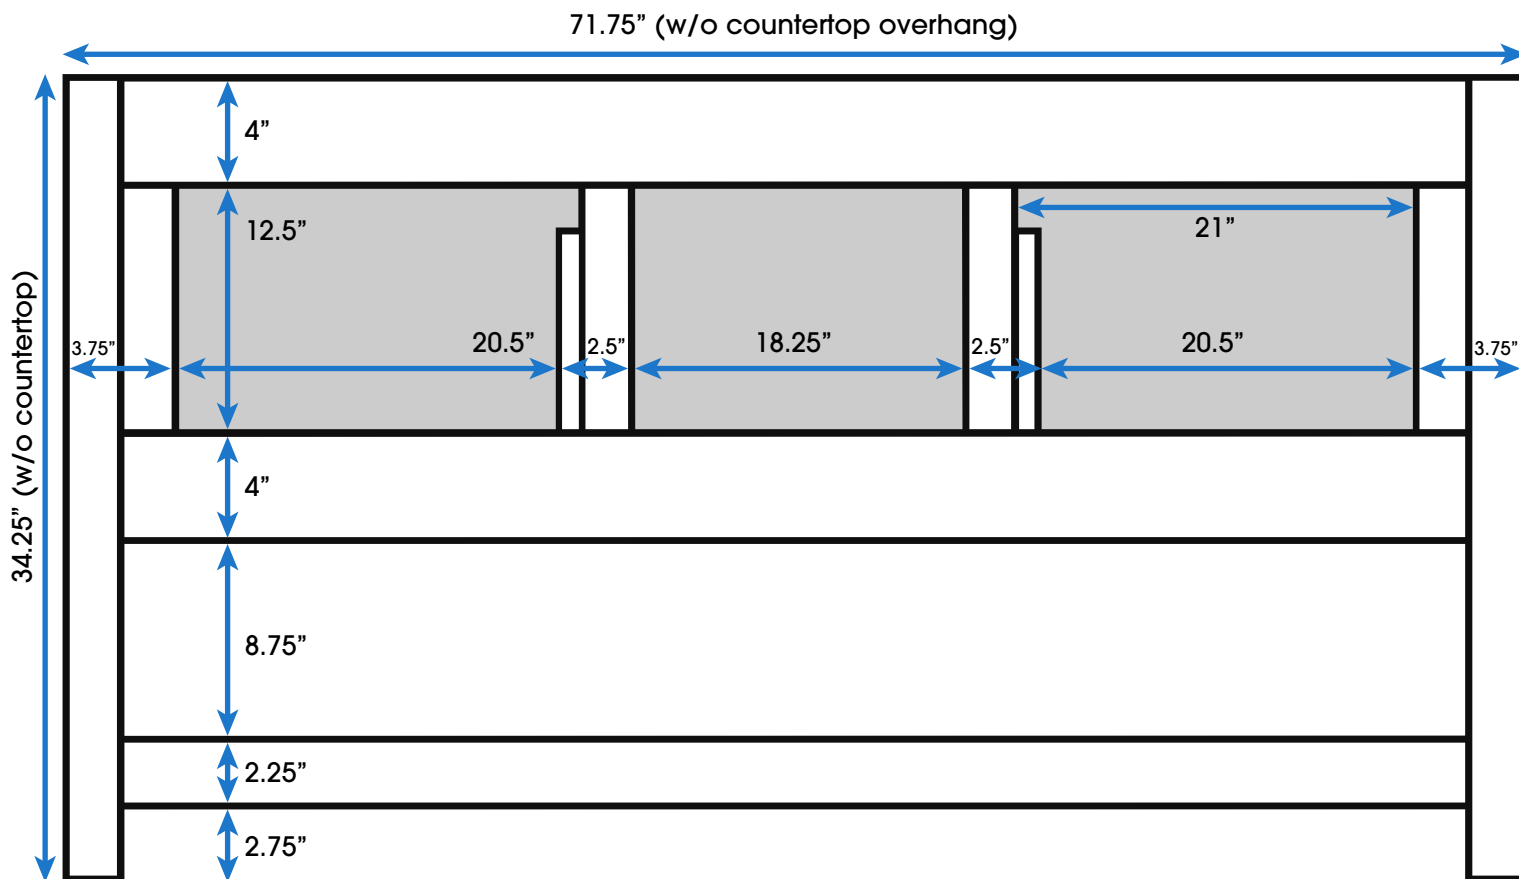

72-inch Double Bath Vanity (Back View)

**All measurements are approximate and rounded to the nearest quarter inch
Please allow for a slight margin of error**