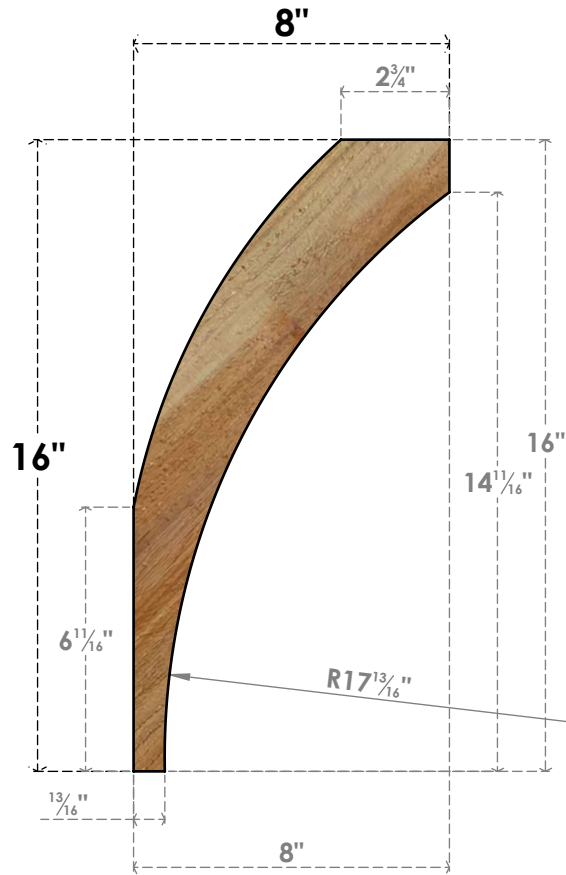

# BRC06X08X16THR00RWR

6"W X 8"D X 16"H THORTON ROUGH SAWN BRACE, WESTERN RED CEDAR

**SIDE**

**FRONT**

EKENA MILLWORK  
 2300 WEST MAIN ST.  
 CLARKSVILLE, TX 75426  
 TOLL FREE: 866-607-0453  
 WWW.EKENAMILLWORK.COM

**NOTES**

1. INSTALLATION TO BE COMPLETED IN ACCORDANCE WITH MANUFACTURER'S SPECIFICATIONS.
2. DRAWING MAY NOT BE TO SCALE
3. THIS DRAWING IS INTENDED FOR DESIGN AND PLANNING PURPOSES ONLY.
4. ALL INFORMATION CONTAINED HEREIN WAS CURRENT AT THE TIME OF DEVELOPMENT BUT MUST BE REVIEWED AND APPROVED BY THE PRODUCT MANUFACTURER TO BE CONSIDERED ACCURATE.
5. PRODUCTS ARE NOT KILN DRIED. THIS ITEM IS UNIQUE AND WILL CONTAIN THE NATURAL VARIATIONS THAT THE WOOD SPECIES OFFERS. THIS MAY RESULT IN VARIATIONS UP TO 1/4"