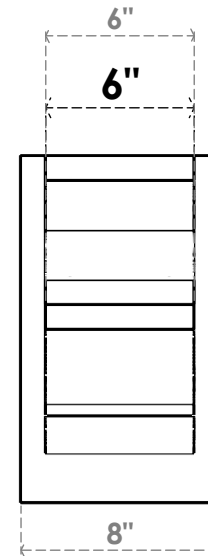

ITEM NUMBER: OUTUROC060X080X14000X14000X060X020X060BOA04RCPR

6"W TOP X 8"W BACK X 14"D X 14"H X 6"T TOP X 2"T BACK TIMBERTHANE ROUGH CEDAR BALBOA FAUX WOOD OPEN OUTLOOKER, TRADITIONAL TOP AND BLOCK BACK, 6"W CLOSED BRACE, PRIMED TAN

SIDE PROFILE

FRONT PROFILE

ISOMETRIC

GENERATED DATE : 07/05/2023

EKENA MILLWORK
2300 WEST MAIN ST.
CLARKSVILLE, TX 75426
TOLL FREE: 866-607-0453
WWW.EKENAMILLWORK.COM

NOTES

1. INSTALLATION TO BE COMPLETED IN ACCORDANCE WITH MANUFACTURER'S SPECIFICATIONS.
2. DRAWING MAY NOT BE TO SCALE
3. THIS DRAWING IS INTENDED FOR DESIGN AND PLANNING PURPOSES ONLY.
4. ALL INFORMATION CONTAINED HEREIN WAS CURRENT AT THE TIME OF DEVELOPMENT BUT MUST BE REVIEWED AND APPROVED BY THE PRODUCT MANUFACTURER TO BE CONSIDERED ACCURATE.
5. TIMBERTHANE ARCHITECTURAL PRODUCTS ARE MADE FROM HIGH DENSITY URETHANE AND COME FACTORY PRIMED