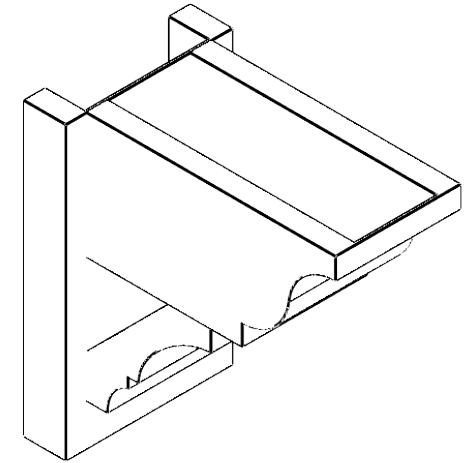

ITEM NUMBER: OUTUROC060X080X14000X14000X060X020X060BOA04RCPR

6"W TOP X 8"W BACK X 14"D X 14"H X 6"T TOP X 2"T BACK TIMBERTHANE ROUGH CEDAR BALBOA FAUX WOOD OPEN OUTLOOKER, TRADITIONAL TOP AND BLOCK BACK, 6"W CLOSED BRACE, PRIMED TAN

SIDE PROFILE

FRONT PROFILE

ISOMETRIC

GENERATED DATE : 07/05/2023

EKENA MILLWORK
2300 WEST MAIN ST.
CLARKSVILLE, TX 75426
TOLL FREE: 866-607-0453
WWW.EKENAMILLWORK.COM

NOTES

1. INSTALLATION TO BE COMPLETED IN ACCORDANCE WITH MANUFACTURER'S SPECIFICATIONS.
2. DRAWING MAY NOT BE TO SCALE
3. THIS DRAWING IS INTENDED FOR DESIGN AND PLANNING PURPOSES ONLY.
4. ALL INFORMATION CONTAINED HEREIN WAS CURRENT AT THE TIME OF DEVELOPMENT BUT MUST BE REVIEWED AND APPROVED BY THE PRODUCT MANUFACTURER TO BE CONSIDERED ACCURATE.
5. TIMBERTHANE ARCHITECTURAL PRODUCTS ARE MADE FROM HIGH DENSITY URETHANE AND COME FACTORY PRIMED