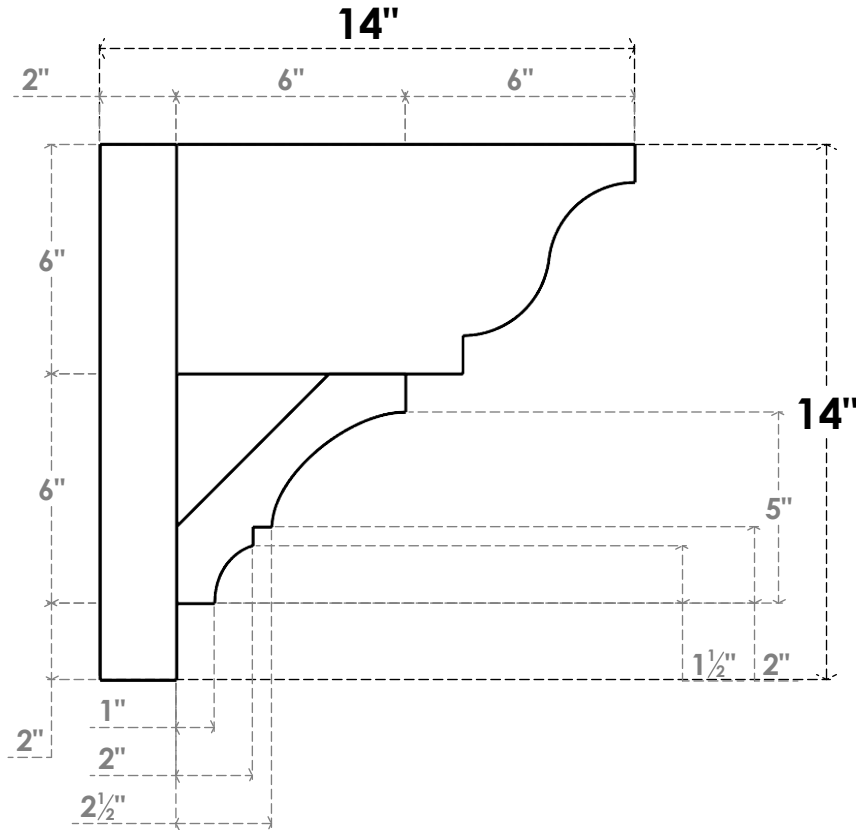

ITEM NUMBER: OUTUROC060X080X14000X14000X060X020X060BOA04RCPR

6"W TOP X 8"W BACK X 14"D X 14"H X 6"T TOP X 2"T BACK TIMBERTHANE ROUGH CEDAR BALBOA FAUX WOOD OPEN OUTLOOKER, TRADITIONAL TOP AND BLOCK BACK, 6"W CLOSED BRACE, PRIMED TAN

SIDE PROFILE

FRONT PROFILE

ISOMETRIC

GENERATED DATE : 07/05/2023

EKENA MILLWORK
2300 WEST MAIN ST.
CLARKSVILLE, TX 75426
TOLL FREE: 866-607-0453
WWW.EKENAMILLWORK.COM

NOTES

1. INSTALLATION TO BE COMPLETED IN ACCORDANCE WITH MANUFACTURER'S SPECIFICATIONS.
2. DRAWING MAY NOT BE TO SCALE
3. THIS DRAWING IS INTENDED FOR DESIGN AND PLANNING PURPOSES ONLY.
4. ALL INFORMATION CONTAINED HEREIN WAS CURRENT AT THE TIME OF DEVELOPMENT BUT MUST BE REVIEWED AND APPROVED BY THE PRODUCT MANUFACTURER TO BE CONSIDERED ACCURATE.
5. TIMBERTHANE ARCHITECTURAL PRODUCTS ARE MADE FROM HIGH DENSITY URETHANE AND COME FACTORY PRIMED