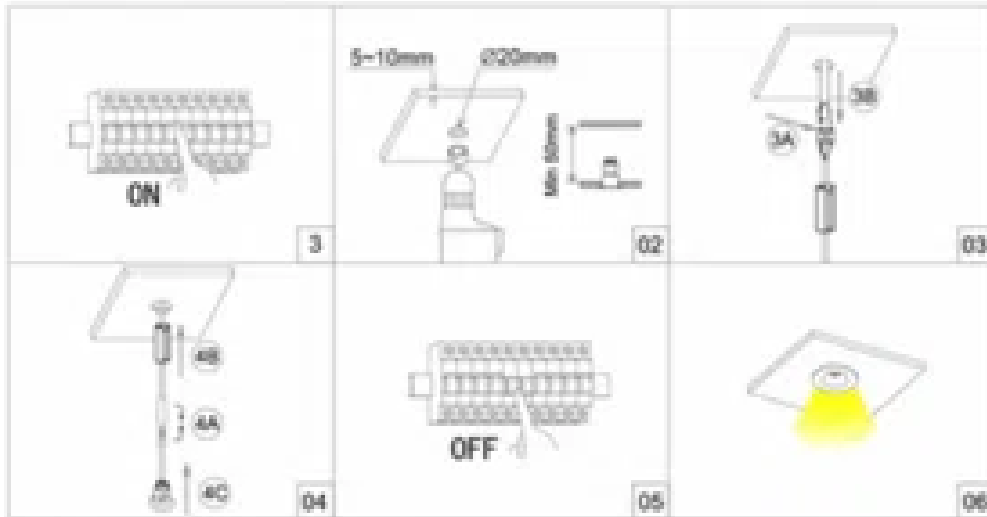

LDC880 LDC880A

USER MANUAL LED RECESSED DOWNLIGHT

- 01 MARK HOLE PATTERN
- 02 SWITCH-OFF MAIN
- 03 PUT THE LAMP EACH BY EACH INTO THE CEILING AND CONNECT EACH OTHER AS DRAWING SHOWS
- 04 CONNECT POWER-SUPPLY TO THE MAIN
- 05 CONNECT THE LAMP TO POWER SUPPLY
- 06 SWITCH-ON THE MAIN AND LIGHT ON