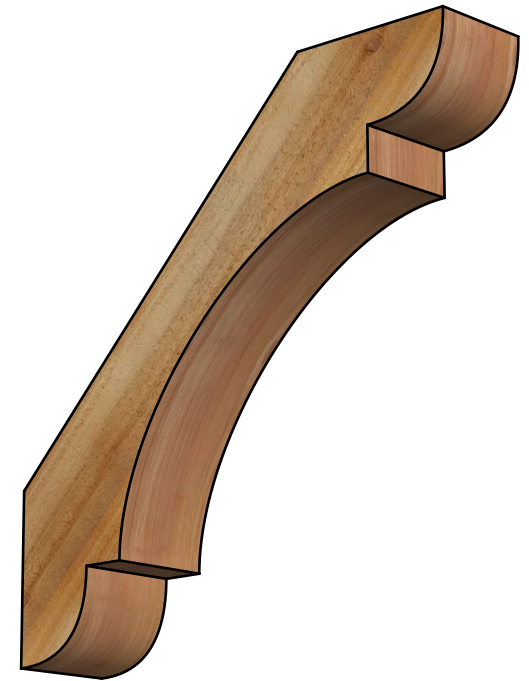

BRC04X20X20OLY00RWR

4"W X 20"D X 20"H OLYMPIC ROUGH SAWN BRACE, WESTERN RED CEDAR

SIDE

FRONT

EKENA MILLWORK
 2300 WEST MAIN ST.
 CLARKSVILLE, TX 75426
 TOLL FREE: 866-607-0453
 WWW.EKENAMILLWORK.COM

NOTES

1. INSTALLATION TO BE COMPLETED IN ACCORDANCE WITH MANUFACTURER'S SPECIFICATIONS.
2. DRAWING MAY NOT BE TO SCALE
3. THIS DRAWING IS INTENDED FOR DESIGN AND PLANNING PURPOSES ONLY.
4. ALL INFORMATION CONTAINED HEREIN WAS CURRENT AT THE TIME OF DEVELOPMENT BUT MUST BE REVIEWED AND APPROVED BY THE PRODUCT MANUFACTURER TO BE CONSIDERED ACCURATE.
5. PRODUCTS ARE NOT KILN DRIED. THIS ITEM IS UNIQUE AND WILL CONTAIN THE NATURAL VARIATIONS THAT THE WOOD SPECIES OFFERS. THIS MAY RESULT IN VARIATIONS UP TO 1/4"