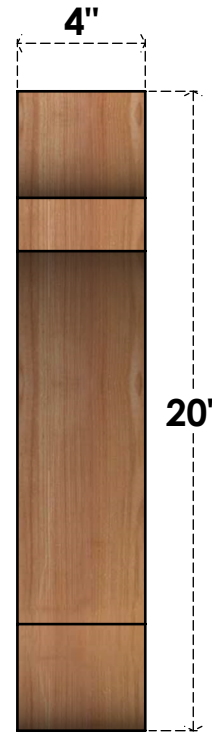

BRC04X20X20OLY00RWR

4"W X 20"D X 20"H OLYMPIC ROUGH SAWN BRACE, WESTERN RED CEDAR

SIDE

FRONT

EKENA MILLWORK
 2300 WEST MAIN ST.
 CLARKSVILLE, TX 75426
 TOLL FREE: 866-607-0453
 WWW.EKENAMILLWORK.COM

NOTES

1. INSTALLATION TO BE COMPLETED IN ACCORDANCE WITH MANUFACTURER'S SPECIFICATIONS.
2. DRAWING MAY NOT BE TO SCALE
3. THIS DRAWING IS INTENDED FOR DESIGN AND PLANNING PURPOSES ONLY.
4. ALL INFORMATION CONTAINED HEREIN WAS CURRENT AT THE TIME OF DEVELOPMENT BUT MUST BE REVIEWED AND APPROVED BY THE PRODUCT MANUFACTURER TO BE CONSIDERED ACCURATE.
5. PRODUCTS ARE NOT KILN DRIED. THIS ITEM IS UNIQUE AND WILL CONTAIN THE NATURAL VARIATIONS THAT THE WOOD SPECIES OFFERS. THIS MAY RESULT IN VARIATIONS UP TO 1/4"