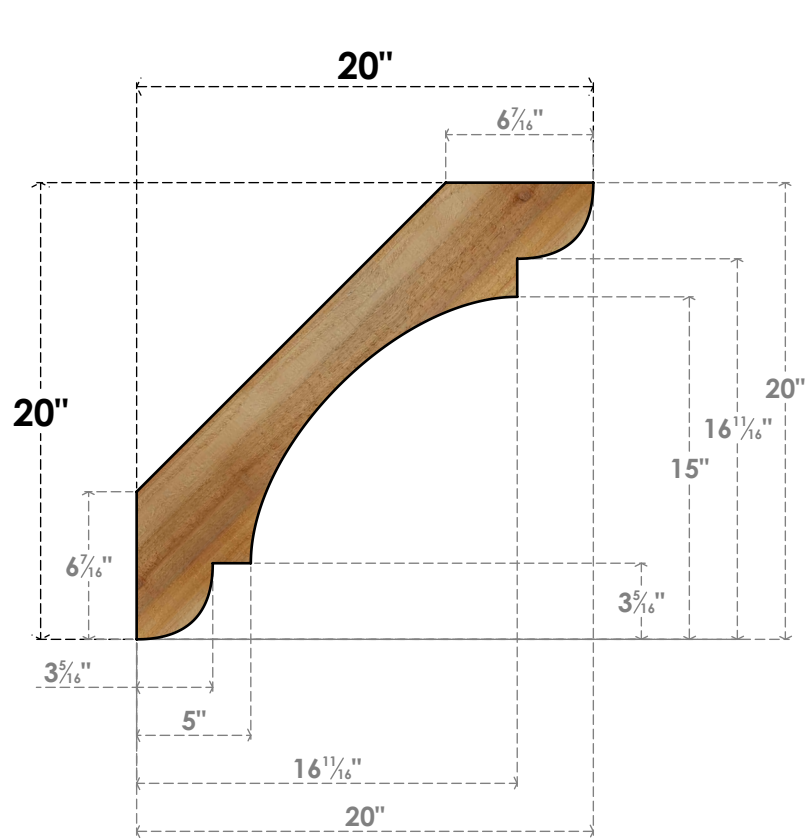

BRC04X20X20OLY00RWR

4"W X 20"D X 20"H OLYMPIC ROUGH SAWN BRACE, WESTERN RED CEDAR

SIDE

FRONT

EKENA MILLWORK
 2300 WEST MAIN ST.
 CLARKSVILLE, TX 75426
 TOLL FREE: 866-607-0453
 WWW.EKENAMILLWORK.COM

NOTES

1. INSTALLATION TO BE COMPLETED IN ACCORDANCE WITH MANUFACTURER'S SPECIFICATIONS.
2. DRAWING MAY NOT BE TO SCALE
3. THIS DRAWING IS INTENDED FOR DESIGN AND PLANNING PURPOSES ONLY.
4. ALL INFORMATION CONTAINED HEREIN WAS CURRENT AT THE TIME OF DEVELOPMENT BUT MUST BE REVIEWED AND APPROVED BY THE PRODUCT MANUFACTURER TO BE CONSIDERED ACCURATE.
5. PRODUCTS ARE NOT KILN DRIED. THIS ITEM IS UNIQUE AND WILL CONTAIN THE NATURAL VARIATIONS THAT THE WOOD SPECIES OFFERS. THIS MAY RESULT IN VARIATIONS UP TO 1/4"