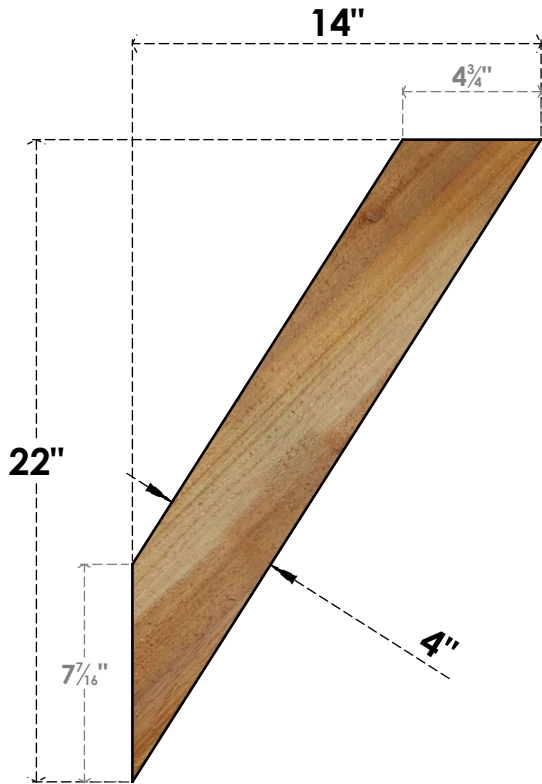

BRC04X14X22TRA00RWR

4"W X 14"D X 22"H TRADITIONAL ROUGH SAWN BRACE, WESTERN RED CEDAR

SIDE

FRONT

EKENA MILLWORK
 2300 WEST MAIN ST.
 CLARKSVILLE, TX 75426
 TOLL FREE: 866-607-0453
 WWW.EKENAMILLWORK.COM

NOTES