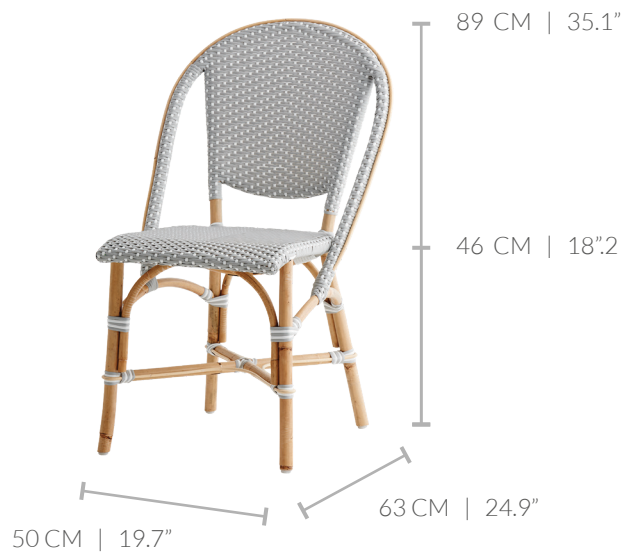

Product datasheet

NAME: CHAIR
MATERIAL: RATTAN & ARTFIBRE
USAGE: INDOOR
CUSHION: NOT AVAILABLE

Dimensions

COLOR OPTIONS | VISIT OUR WEBSITE TO SEE STANDARD STOCK

WHITE W/
CAPPUCCINO DOT
CPWH

CAPPUCCINO W/
WHITEDOT
WHCP