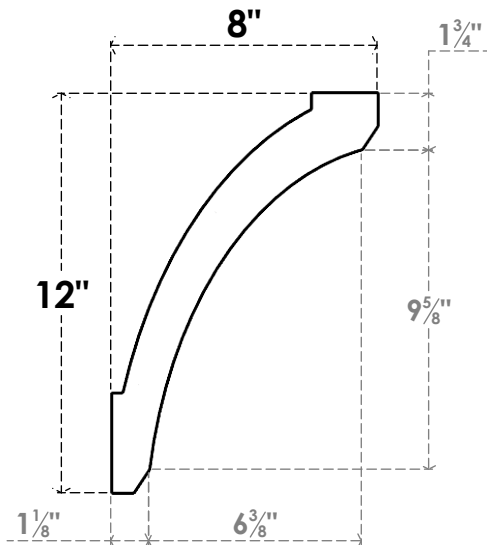

ITEM NUMBER: BRCURO050X08000X12000LFTRCPR

5"W X 8"D X 12"H LAFAYETTE ROUGH CEDAR WOODGRAIN OPEN
TIMBERTHANE BRACE, PRIMED TAN

SIDE PROFILE

FRONT PROFILE

ISOMETRIC

EKENA MILLWORK
2300 WEST MAIN ST.
CLARKSVILLE, TX 75426
TOLL FREE: 866-607-0453
WWW.EKENAMILLWORK.COM

NOTES

1. INSTALLATION TO BE COMPLETED IN ACCORDANCE WITH MANUFACTURER'S SPECIFICATIONS.
2. DRAWING MAY NOT BE TO SCALE
3. THIS DRAWING IS INTENDED FOR DESIGN AND PLANNING PURPOSES ONLY.
4. ALL INFORMATION CONTAINED HEREIN WAS CURRENT AT THE TIME OF DEVELOPMENT BUT MUST BE REVIEWED AND APPROVED BY THE PRODUCT MANUFACTURER TO BE CONSIDERED ACCURATE.
5. TIMBERTHANE ARCHITECTURAL PRODUCTS ARE MADE FROM HIGH DENSITY URETHANE AND COME FACTORY PRIMED