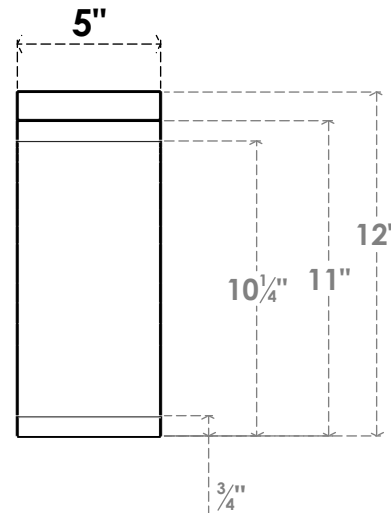

ITEM NUMBER: BRCURO050X08000X12000LFTRCPR

5"W X 8"D X 12"H LAFAYETTE ROUGH CEDAR WOODGRAIN OPEN
TIMBERTHANE BRACE, PRIMED TAN

SIDE PROFILE

FRONT PROFILE

ISOMETRIC

EKENA MILLWORK
2300 WEST MAIN ST.
CLARKSVILLE, TX 75426
TOLL FREE: 866-607-0453
WWW.EKENAMILLWORK.COM

NOTES

1. INSTALLATION TO BE COMPLETED IN ACCORDANCE WITH MANUFACTURER'S SPECIFICATIONS.
2. DRAWING MAY NOT BE TO SCALE
3. THIS DRAWING IS INTENDED FOR DESIGN AND PLANNING PURPOSES ONLY.
4. ALL INFORMATION CONTAINED HEREIN WAS CURRENT AT THE TIME OF DEVELOPMENT BUT MUST BE REVIEWED AND APPROVED BY THE PRODUCT MANUFACTURER TO BE CONSIDERED ACCURATE.
5. TIMBERTHANE ARCHITECTURAL PRODUCTS ARE MADE FROM HIGH DENSITY URETHANE AND COME FACTORY PRIMED