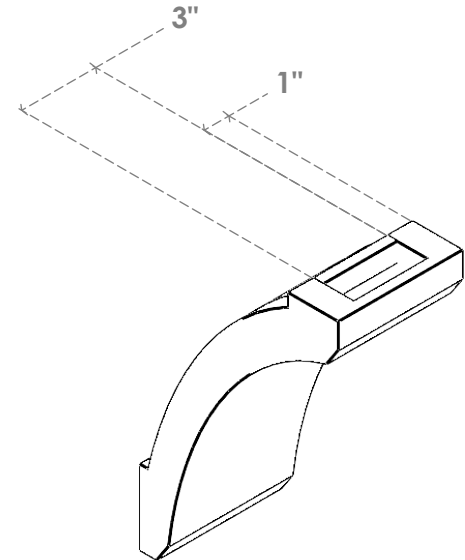

ITEM NUMBER: BRCURO050X08000X12000LFTRCPR

5"W X 8"D X 12"H LAFAYETTE ROUGH CEDAR WOODGRAIN OPEN
TIMBERTHANE BRACE, PRIMED TAN

SIDE PROFILE

FRONT PROFILE

ISOMETRIC

EKENA MILLWORK
2300 WEST MAIN ST.
CLARKSVILLE, TX 75426
TOLL FREE: 866-607-0453
WWW.EKENAMILLWORK.COM

NOTES

1. INSTALLATION TO BE COMPLETED IN ACCORDANCE WITH MANUFACTURER'S SPECIFICATIONS.
2. DRAWING MAY NOT BE TO SCALE
3. THIS DRAWING IS INTENDED FOR DESIGN AND PLANNING PURPOSES ONLY.
4. ALL INFORMATION CONTAINED HEREIN WAS CURRENT AT THE TIME OF DEVELOPMENT BUT MUST BE REVIEWED AND APPROVED BY THE PRODUCT MANUFACTURER TO BE CONSIDERED ACCURATE.
5. TIMBERTHANE ARCHITECTURAL PRODUCTS ARE MADE FROM HIGH DENSITY URETHANE AND COME FACTORY PRIMED