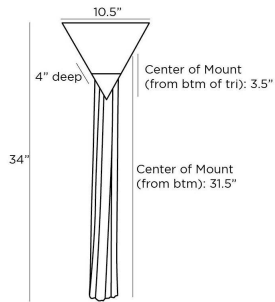

## RIRI SCNCE

49539

H: 34 IN, W: 10.5 IN, D: 4 IN,  
White Alabaster

With a maximalist sensibility, our geometric Riri sconce is designed to make a bold first impression. The angular beauty, in white alabaster with antique brass steel detailing, is embellished with a glistening gold and gray microfiber tassel. The luxe accent even comes with its own comb for keeping every strand in place. Finish will vary. Damp-rated, although limited covered outdoor areas may affect finish.

### DIMENSIONS

Backplate	H: 4.5 IN, W: 4.5 IN, D: 1 IN
Mount	H: 4 IN, W: 4 IN
Center Of Mount From Btm Height	31.5 in