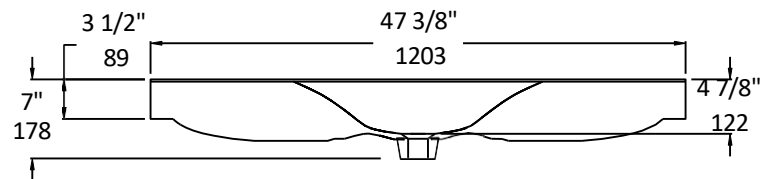

### Specifications:

<b>Installation:</b>	Vanity-top
<b>Exterior Dimensions:</b>	47 3/8" w x 18 1/8" d x 7" h
<b>Material:</b>	Porcelain
<b>Weight:</b>	69 lbs.
<b>Overflow:</b>	Yes
<b>Finishes:</b>	001- White
<b>Faucet holes:</b>	00 - no hole 01 - one centered hole 03 - three holes, 8" spread
<b>Cutout Size:</b>	45" x 16 1/2" (template available upon request)
<b>Faucet Hole Size:</b>	Ø 1 3/8"
<b>Drain Hole Size:</b>	Ø 1 3/4"

### Recommended Items:

- European drain with overflow
  - 7100-12
  - 7100-16OF
- #5472C1: Wall-mount undercounter wooden vanity
  - Two doors, one pull-out shelf, and three drawers

LACAVA reserves the right to revise any dimension or information on this sheet without notice. Dimensions are nominal and may vary within an industry accepted tolerance of 1/4". Drawings provided herein are meant to give the user an idea of the product and are not made to scale.