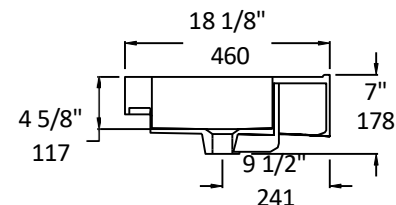

### Specifications:

<b>Installation:</b>	Vanity-top
<b>Exterior Dimensions:</b>	47 3/8" w x 18 1/8" d x 7" h
<b>Material:</b>	Porcelain
<b>Weight:</b>	69 lbs.
<b>Overflow:</b>	Yes
<b>Finishes:</b>	001- White
<b>Faucet holes:</b>	00 - no hole 01 - one centered hole 03 - three holes, 8" spread
<b>Cutout Size:</b>	45" x 16 1/2" (template available upon request)
<b>Faucet Hole Size:</b>	Ø 1 3/8"
<b>Drain Hole Size:</b>	Ø 1 3/4"

### Recommended Items:

- European drain with overflow
  - 7100-12
  - 7100-16OF
- #5472C1: Wall-mount undercounter wooden vanity
  - Two doors, one pull-out shelf, and three drawers

LACAVA reserves the right to revise any dimension or information on this sheet without notice. Dimensions are nominal and may vary within an industry accepted tolerance of 1/4". Drawings provided herein are meant to give the user an idea of the product and are not made to scale.