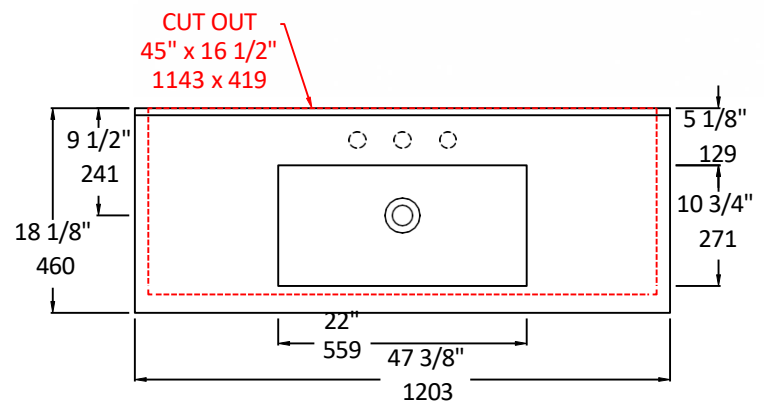

Features:

- Porcelain sink with overflow
- Unfinished back
- Can be installed to meet ADA compliance

Codes + Standards:

- Meets and exceeds applicable national codes and standards