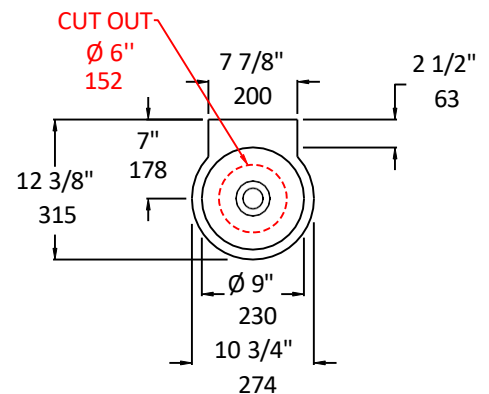

Specifications:

Installation:	Wall-mount or above-counter
Exterior Dimensions:	10 3/4" w x 12 3/8" d x 5 1/8" h
Material:	Porcelain
Weight:	11 lbs
Overflow:	No
Finishes:	001 - White
Faucet Holes:	N/A
Cut-out Size:	Ø 6" (template available upon request)
Drain Hole Size:	Ø 1 3/4"

- Meets and exceeds applicable national codes and standards

Recommended Items:

- European drain without overflow
 - 7100-13

LACAVA reserves the right to revise any dimension or information on this sheet without notice. Dimensions are nominal and may vary within an industry accepted tolerance of 1/4". Drawings provided herein are meant to give the user an idea of the product and are not made to scale.