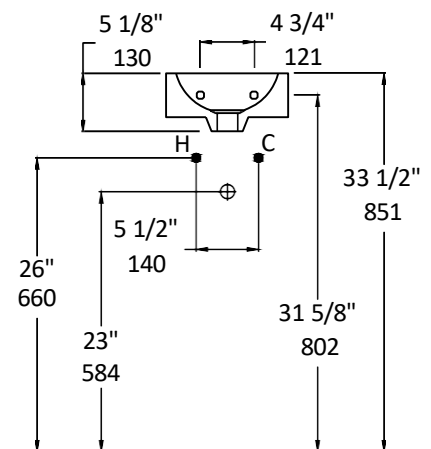

Specifications:

Installation:	Wall-mount or above-counter
Exterior Dimensions:	10 3/4" w x 12 3/8" d x 5 1/8" h
Material:	Porcelain
Weight:	11 lbs
Overflow:	No
Finishes:	001 - White
Faucet Holes:	N/A
Cut-out Size:	Ø 6" (template available upon request)
Drain Hole Size:	Ø 1 3/4"

- Meets and exceeds applicable national codes and standards

Recommended Items:

- European drain without overflow
 - 7100-13

LACAVA reserves the right to revise any dimension or information on this sheet without notice. Dimensions are nominal and may vary within an industry accepted tolerance of 1/4". Drawings provided herein are meant to give the user an idea of the product and are not made to scale.