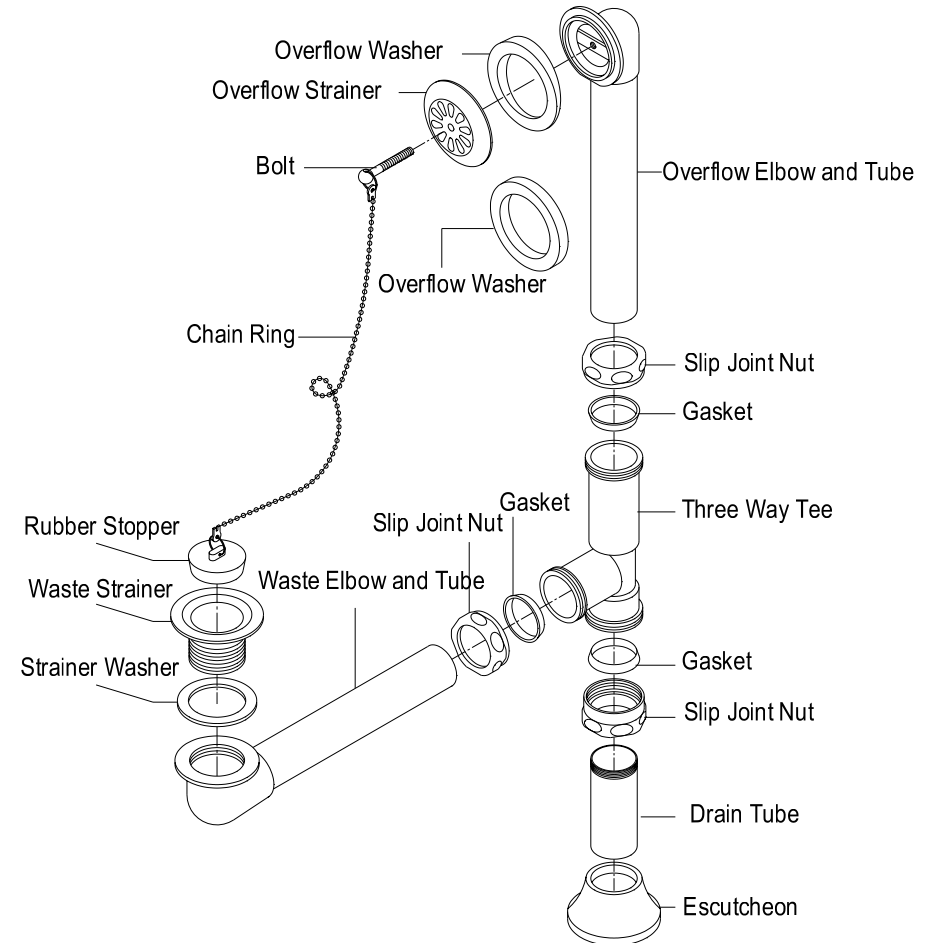

Any damage to this faucet as a result of misuse, abuse, neglect, accident for improper installation or any use not consistent with the instructions furnished by Elements of Design, will void this warranty. Replacement parts can be obtained from your local dealer.

CODE APPROVAL: LA#M-000018

ASSEMBLY INSTRUCTIONS

1-1/2" Waste and Overflow Bath Drain

© Copy Rights : 2005 Kingston Brass

T 909.465.6687 F 909.548.6843 1877.FAUCET.1
www.eodfaucet.com
email: support@eodfaucet.com