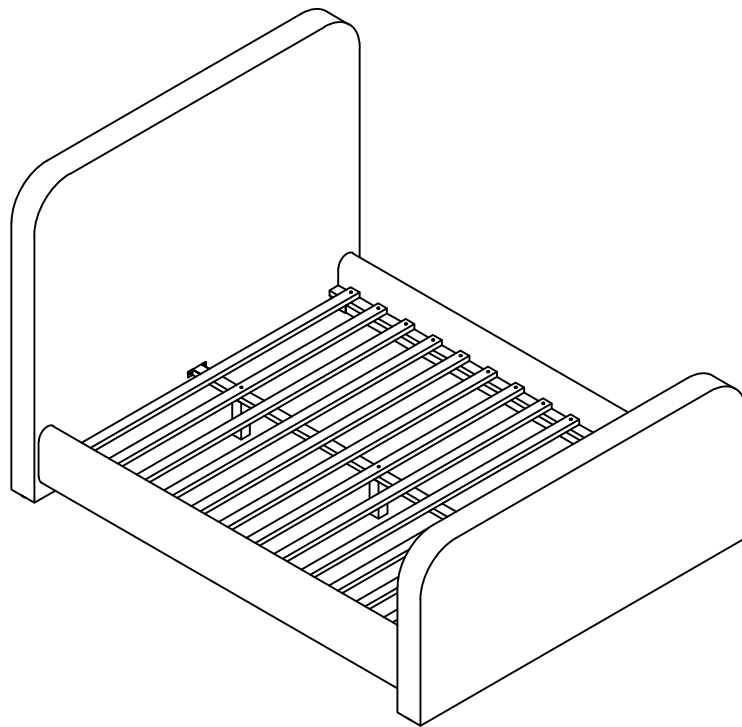

ASSEMBLY INSTRUCTIONS

Fine Furniture for every stage of life

Queen Bed

ASSEMBLY INSTRUCTION

ASSEMBLY TIPS:

1. Remove hardware from box and sort by size.
2. Please check to see that all hardware and parts are present prior to start of assembly.
3. Please follow attached instruction in the same sequence as numbered to assure fast & easy assembly.

ASSEMBLY TIME

15 MINUTES

PARTS IDENTIFICATION

B1 (BOX1)

A HEADBOARD

1PC

B2 (BOX2)

B FOOTBOARD

ASSEMBLY INSTRUCTION

STEP 1

STEP 2

ASSEMBLY INSTRUCTION

STEP 3

STEP 4 COMPLETE

Inner size: 60.00"W x 80.00"D

Note: Dimension tolerance $\pm 5\%$