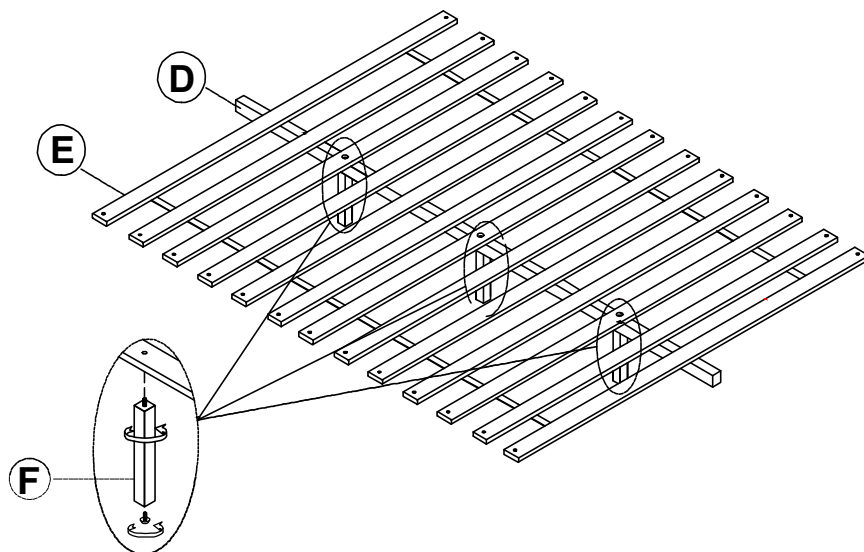

F CENTER RAIL SUPPORT WITH LEVELER

3PCS

ASSEMBLY INSTRUCTION

ASSEMBLY TIPS:

1. Remove hardware from box and sort by size.
2. Please check to see that all hardware and parts represent prior to start of assembly.
3. Please follow attached instruction in the same sequence as numbered to assure fast & easy assembly.

HARDWARE IDENTIFICATION

BOX3 - HARDWARE PACK

1	ALLEN WRENCH (5mm - BLK)		1PC
2	LOCK WASHER (Ø5/16" - BLK)		24PCS
3	FLAT WASHER (Ø5/16" - BLK)		24PCS
4	BOLT (Ø5/16"x 25mm - BLK)		24PCS
5	LONG FLAT HEAD SCREW (M4 x 35mm - BLK)		30PCS
6	SHORT FLAT HEAD SCREW (M4 x 12mm - BLK)		2PCS
7	U BRACKET		2PCS
8	METAL BRACKET		4PCS

ASSEMBLY INSTRUCTION

STEP 1

STEP 2

ASSEMBLY INSTRUCTION

STEP 3

STEP 4 COMPLETE

Inner size: 60.00"W x 80.00"D

Note: Dimension tolerance $\pm 5\%$