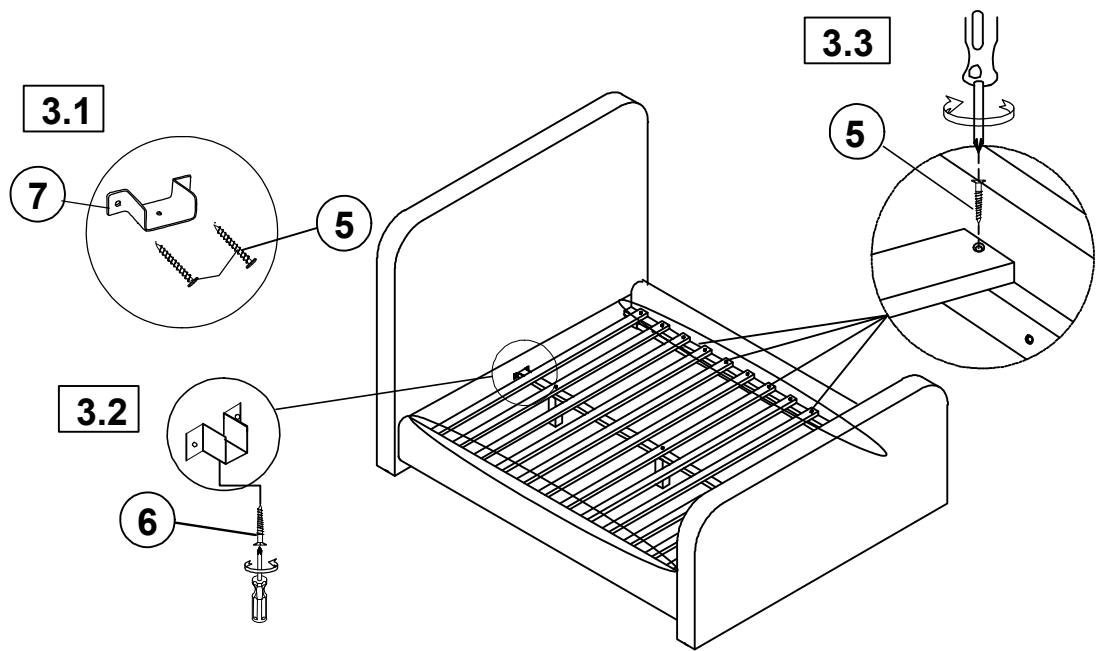

HARDWARE IDENTIFICATION

BOX3 - HARDWARE PACK

1	ALLEN WRENCH (5mm - BLK)		1PC
2	LOCK WASHER (Ø5/16" - BLK)		24PCS
3	FLAT WASHER (Ø5/16" - BLK)		24PCS
4	BOLT (Ø5/16"x 25mm - BLK)		24PCS
5	LONG FLAT HEAD SCREW (M4 x 35mm - BLK)		30PCS
6	SHORT FLAT HEAD SCREW (M4 x 12mm - BLK)		2PCS
7	U BRACKET		2PCS
8	METAL BRACKET		4PCS

ASSEMBLY INSTRUCTION

STEP 1

STEP 2

ASSEMBLY INSTRUCTION

STEP 3

STEP 4 COMPLETE

Inner size: 60.00"W x 80.00"D

Note: Dimension tolerance $\pm 5\%$