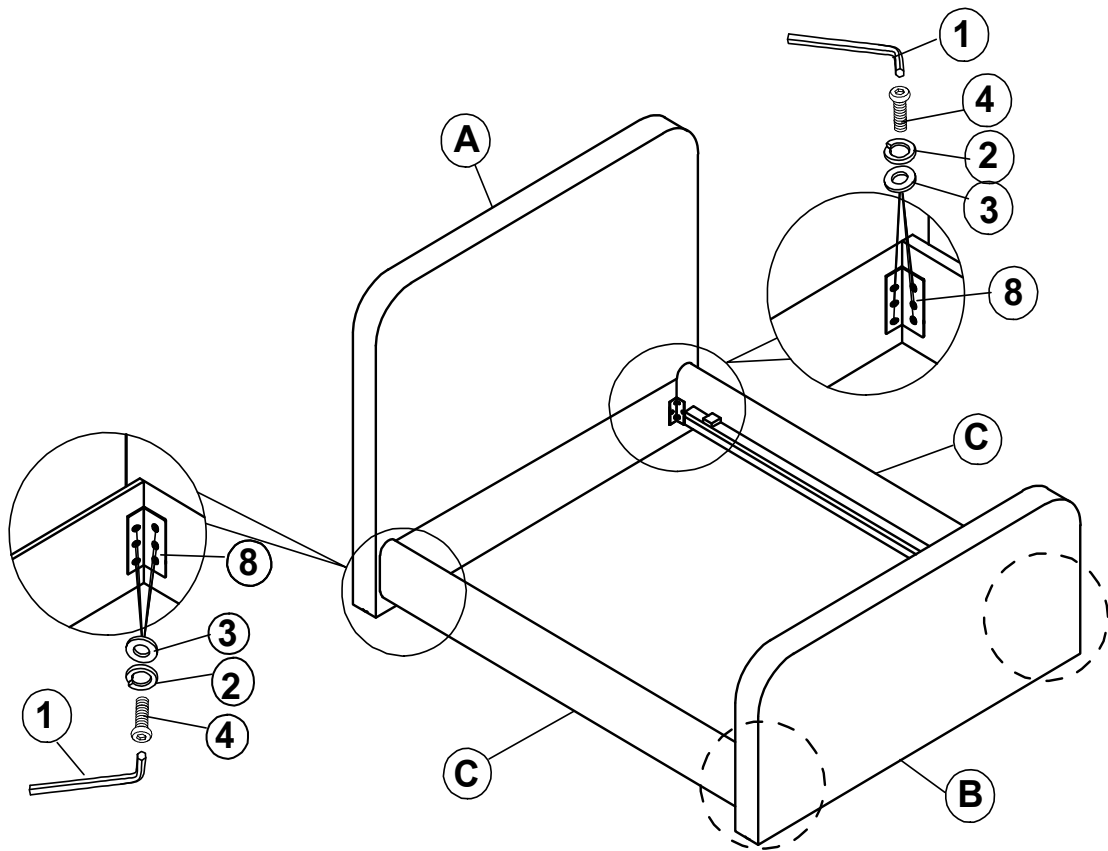

F CENTER RAIL SUPPORT WITH LEVELER

3PCS

ASSEMBLY INSTRUCTION

ASSEMBLY TIPS:

1. Remove hardware from box and sort by size.
2. Please check to see that all hardware and parts represent prior to start of assembly.
3. Please follow attached instruction in the same sequence as numbered to assure fast & easy assembly.

HARDWARE IDENTIFICATION

BOX3 - HARDWARE PACK

1	ALLEN WRENCH (5mm - BLK)		1PC
2	LOCK WASHER (Ø5/16" - BLK)		24PCS
3	FLAT WASHER (Ø5/16" - BLK)		24PCS
4	BOLT (Ø5/16"x 25mm - BLK)		24PCS
5	LONG FLAT HEAD SCREW (M4 x 35mm - BLK)		30PCS
6	SHORT FLAT HEAD SCREW (M4 x 12mm - BLK)		2PCS
7	U BRACKET		2PCS
8	METAL BRACKET		4PCS

ASSEMBLY INSTRUCTION

STEP 1

STEP 2

ASSEMBLY INSTRUCTION

STEP 3

STEP 4 COMPLETE

Inner size: 60.00"W x 80.00"D

Note: Dimension tolerance $\pm 5\%$