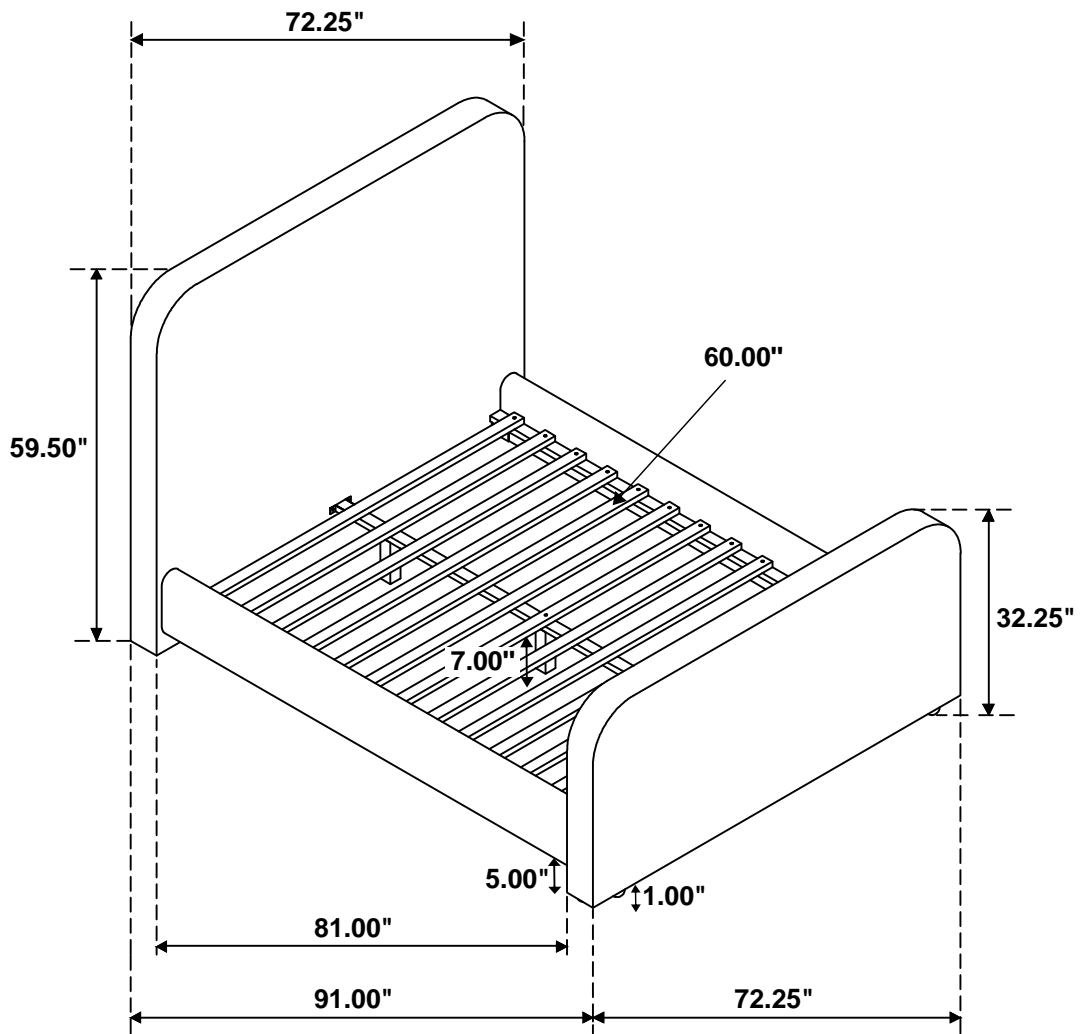

ASSEMBLY INSTRUCTION

STEP 1

STEP 2

ASSEMBLY INSTRUCTION

STEP 3

STEP 4 COMPLETE

Inner size: 60.00"W x 80.00"D

Note: Dimension tolerance $\pm 5\%$