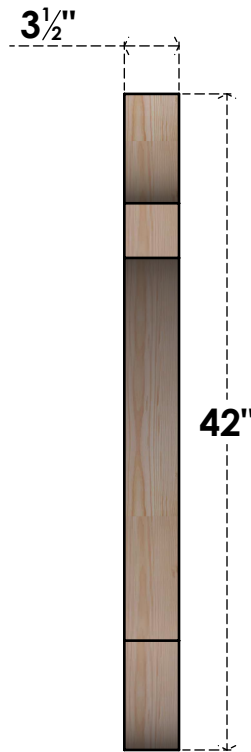

BRC04X42X42OLY00SDF

3 1/2"W X 42"D X 42"H OLYMPIC SMOOTH BRACE, DOUGLAS FIR

SIDE

FRONT

EKENA MILLWORK
 2300 WEST MAIN ST.
 CLARKSVILLE, TX 75426
 TOLL FREE: 866-607-0453
 WWW.EKENAMILLWORK.COM

NOTES

1. INSTALLATION TO BE COMPLETED IN ACCORDANCE WITH MANUFACTURER'S SPECIFICATIONS.
2. DRAWING MAY NOT BE TO SCALE
3. THIS DRAWING IS INTENDED FOR DESIGN AND PLANNING PURPOSES ONLY.
4. ALL INFORMATION CONTAINED HEREIN WAS CURRENT AT THE TIME OF DEVELOPMENT BUT MUST BE REVIEWED AND APPROVED BY THE PRODUCT MANUFACTURER TO BE CONSIDERED ACCURATE.
5. PRODUCTS ARE NOT KILN DRIED. THIS ITEM IS UNIQUE AND WILL CONTAIN THE NATURAL VARIATIONS THAT THE WOOD SPECIES OFFERS. THIS MAY RESULT IN VARIATIONS UP TO 1/4"