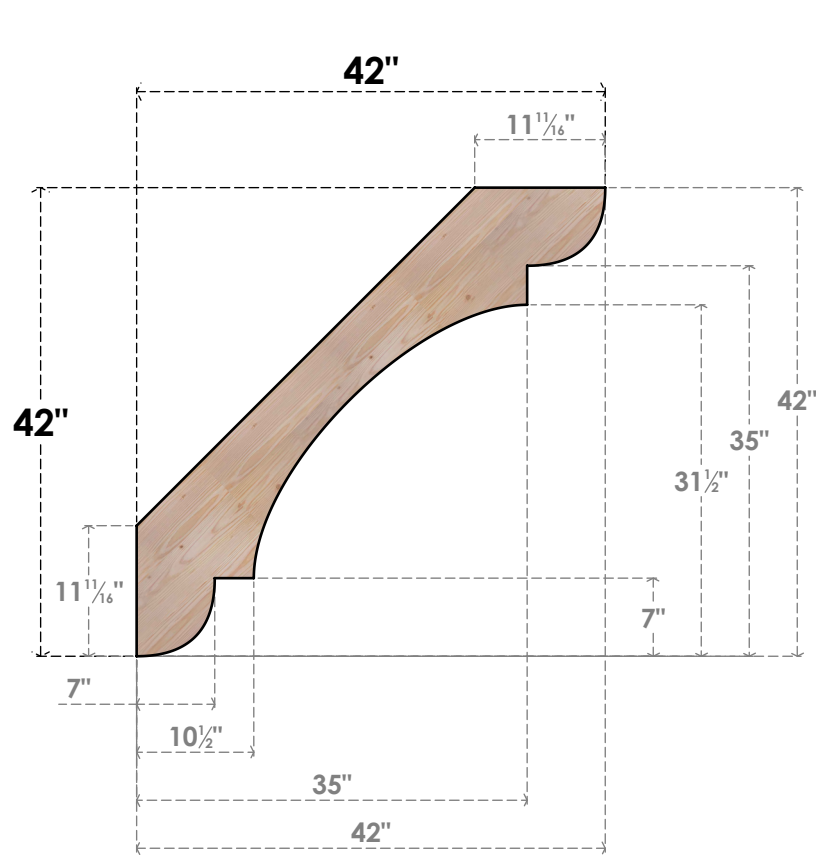

BRC04X42X42OLY00SDF

3 1/2"W X 42"D X 42"H OLYMPIC SMOOTH BRACE, DOUGLAS FIR

SIDE

FRONT

EKENA MILLWORK
 2300 WEST MAIN ST.
 CLARKSVILLE, TX 75426
 TOLL FREE: 866-607-0453
 WWW.EKENAMILLWORK.COM

NOTES

1. INSTALLATION TO BE COMPLETED IN ACCORDANCE WITH MANUFACTURER'S SPECIFICATIONS.
2. DRAWING MAY NOT BE TO SCALE
3. THIS DRAWING IS INTENDED FOR DESIGN AND PLANNING PURPOSES ONLY.
4. ALL INFORMATION CONTAINED HEREIN WAS CURRENT AT THE TIME OF DEVELOPMENT BUT MUST BE REVIEWED AND APPROVED BY THE PRODUCT MANUFACTURER TO BE CONSIDERED ACCURATE.
5. PRODUCTS ARE NOT KILN DRIED. THIS ITEM IS UNIQUE AND WILL CONTAIN THE NATURAL VARIATIONS THAT THE WOOD SPECIES OFFERS. THIS MAY RESULT IN VARIATIONS UP TO 1/4"