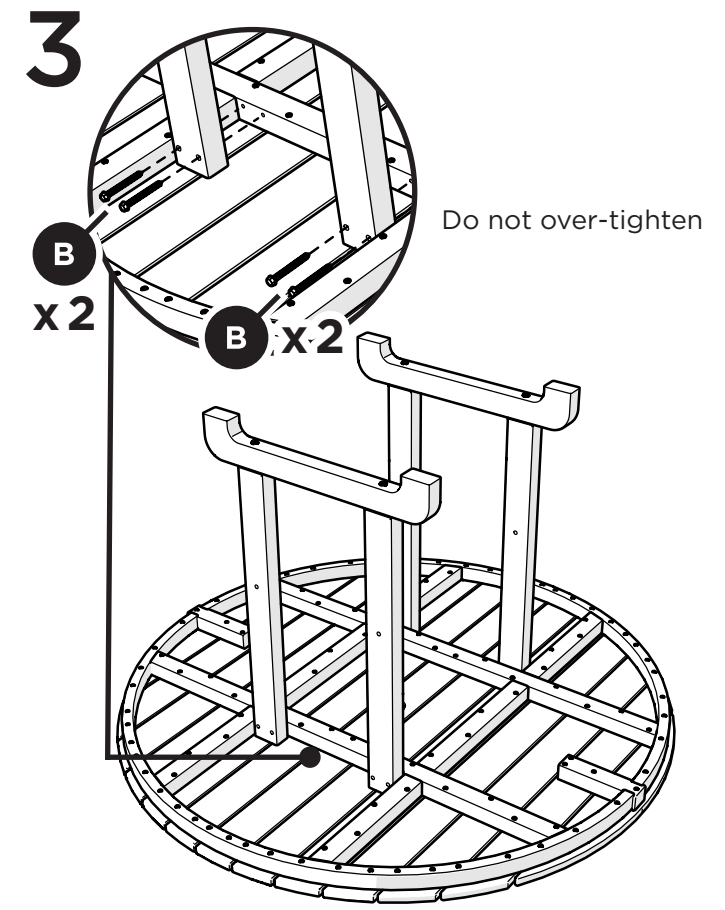

TOOLS

4mm T-handle
hex key (included)

3/8" wrench
(not included)

PARTS

3" Screw — H.27X3

2.5" Screw — HHW14X2.5

Installation & Assembly