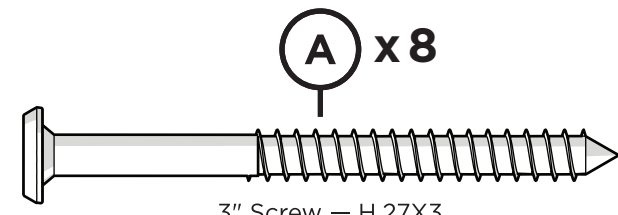

TOOLS

4mm T-handle
hex key (included)

3/8" wrench
(not included)

PARTS

3" Screw — H.27X3

2.5" Screw — HHW14X2.5

Installation & Assembly