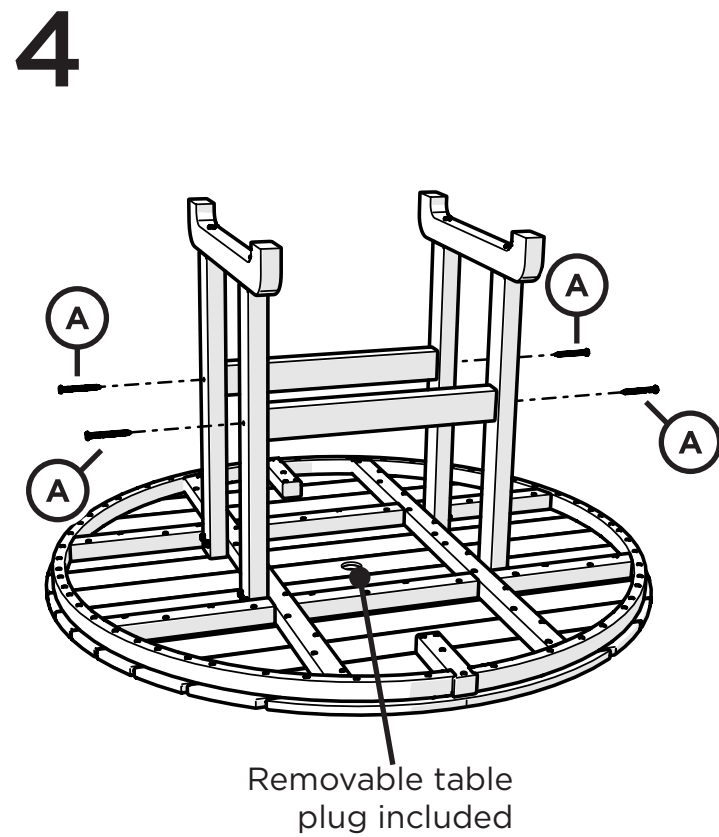

TOOLS

4mm T-handle
hex key (included)

3/8" wrench
(not included)

PARTS

3" Screw — H.27X3

2.5" Screw — HHW14X2.5

Installation & Assembly