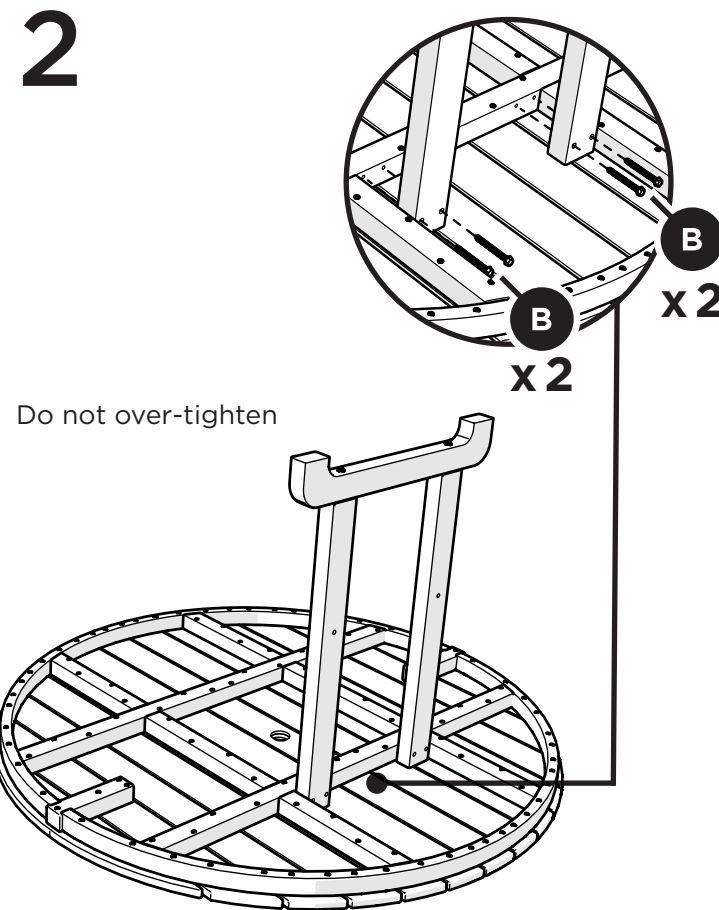

TOOLS

4mm T-handle
hex key (included)

3/8" wrench
(not included)

PARTS

3" Screw — H.27X3

2.5" Screw — HHW14X2.5

Installation & Assembly