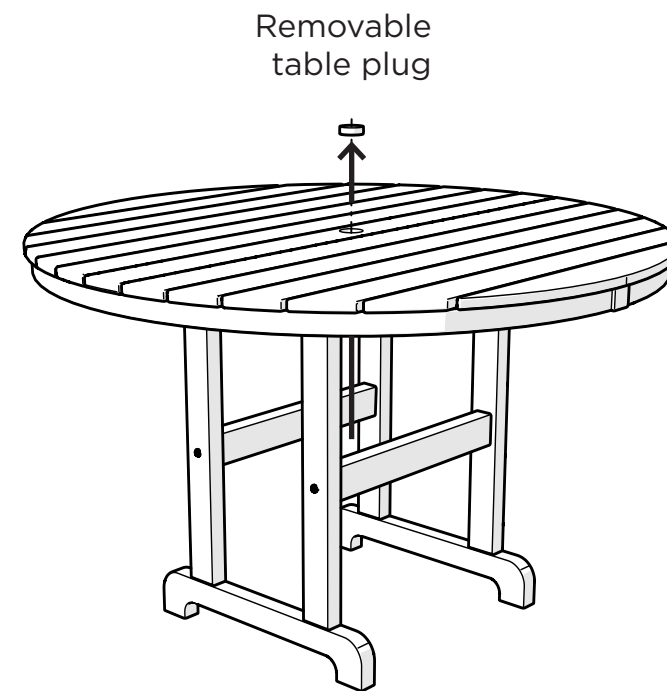

TOOLS

4mm T-handle
hex key (included)

3/8" wrench
(not included)

PARTS

3" Screw — H.27X3

2.5" Screw — HHW14X2.5

Installation & Assembly