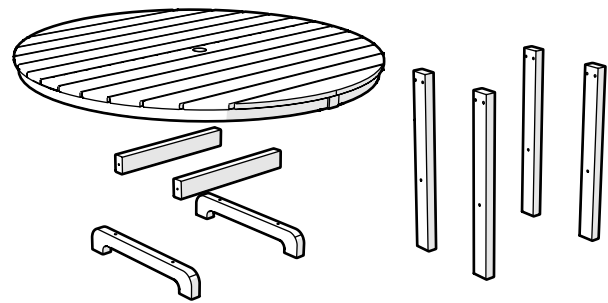

TOOLS

4mm T-handle
hex key (included)

3/8" wrench
(not included)

PARTS

3" Screw — H.27X3

2.5" Screw — HHW14X2.5

Installation & Assembly