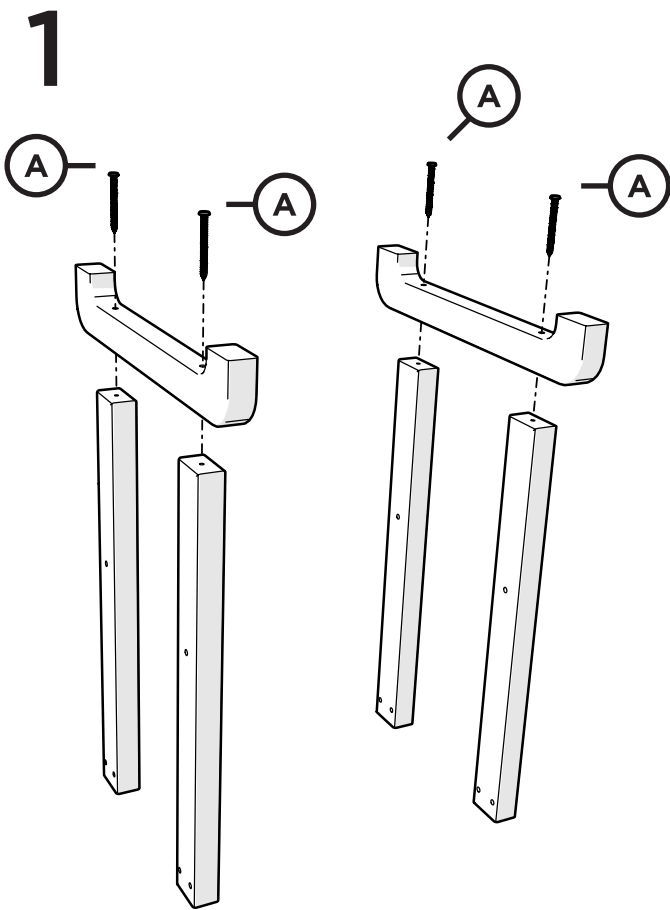

TOOLS

4mm T-handle
hex key (included)

3/8" wrench
(not included)

PARTS

3" Screw — H.27X3

2.5" Screw — HHW14X2.5

Installation & Assembly