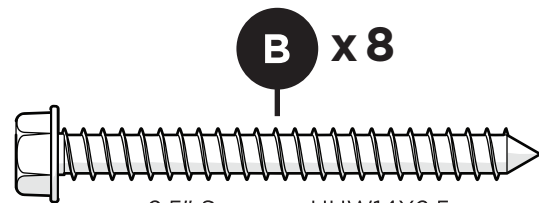

TOOLS

4mm T-handle
hex key (included)

3/8" wrench
(not included)

PARTS

3" Screw — H.27X3

2.5" Screw — HHW14X2.5

Installation & Assembly