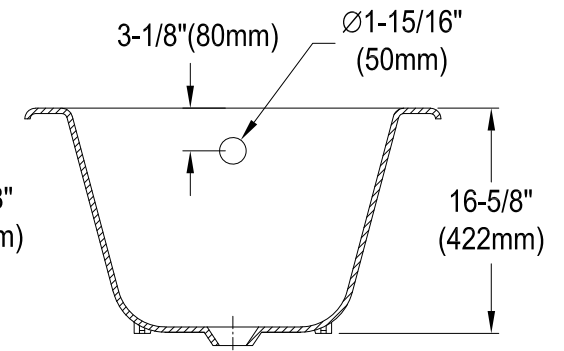

VCTND673122ZB1,5,8

67" Cast Iron Bathtub

M10 x 20 (4 pcs)

Section A-A