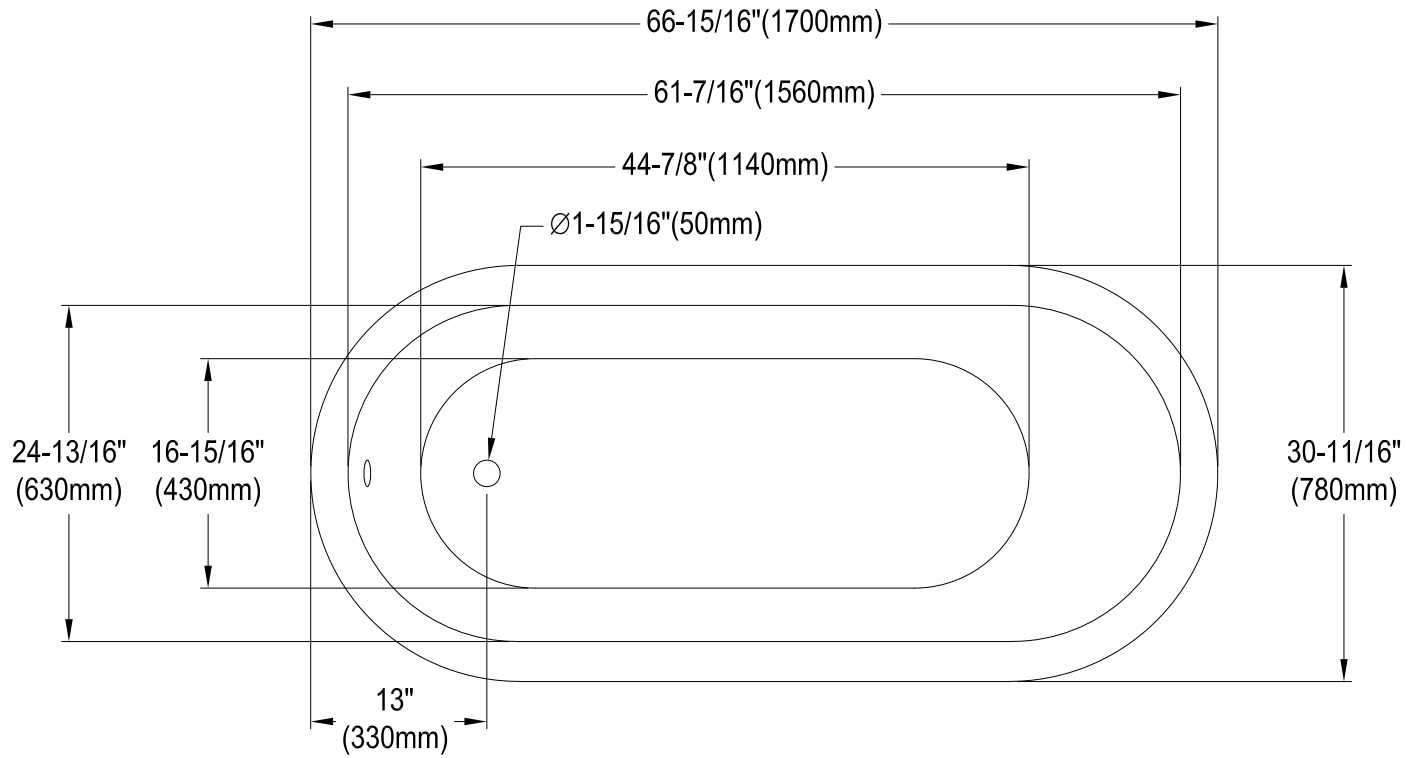

VCTND673122ZB1,5,8

67" Cast Iron Bathtub

M10 x 20 (4 pcs)

Section A-A