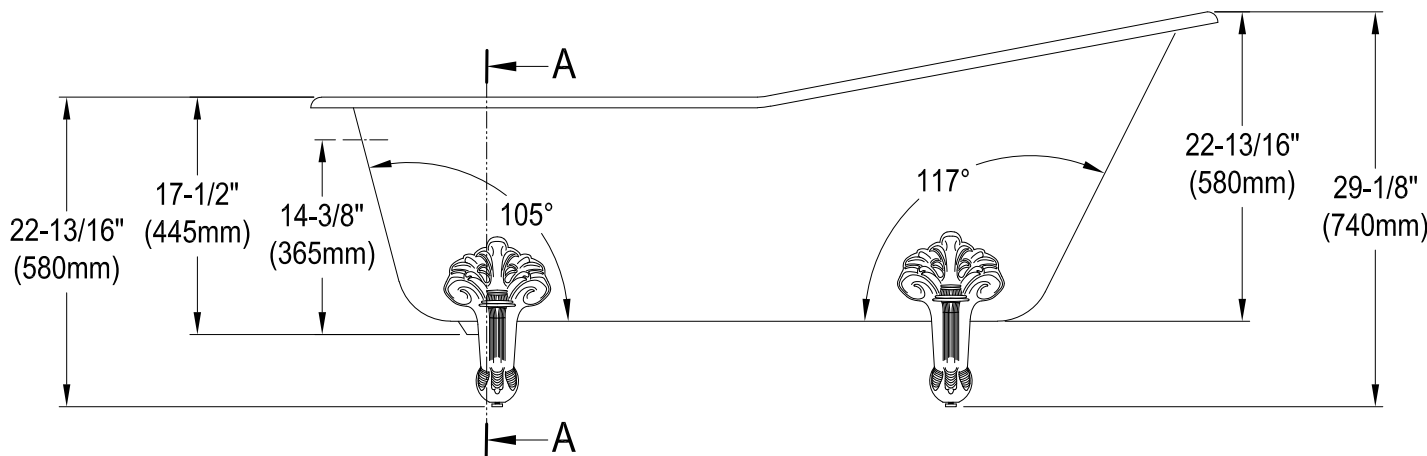

VCTND673122ZB1,5,8

67" Cast Iron Bathtub

M10 x 20 (4 pcs)

Section A-A