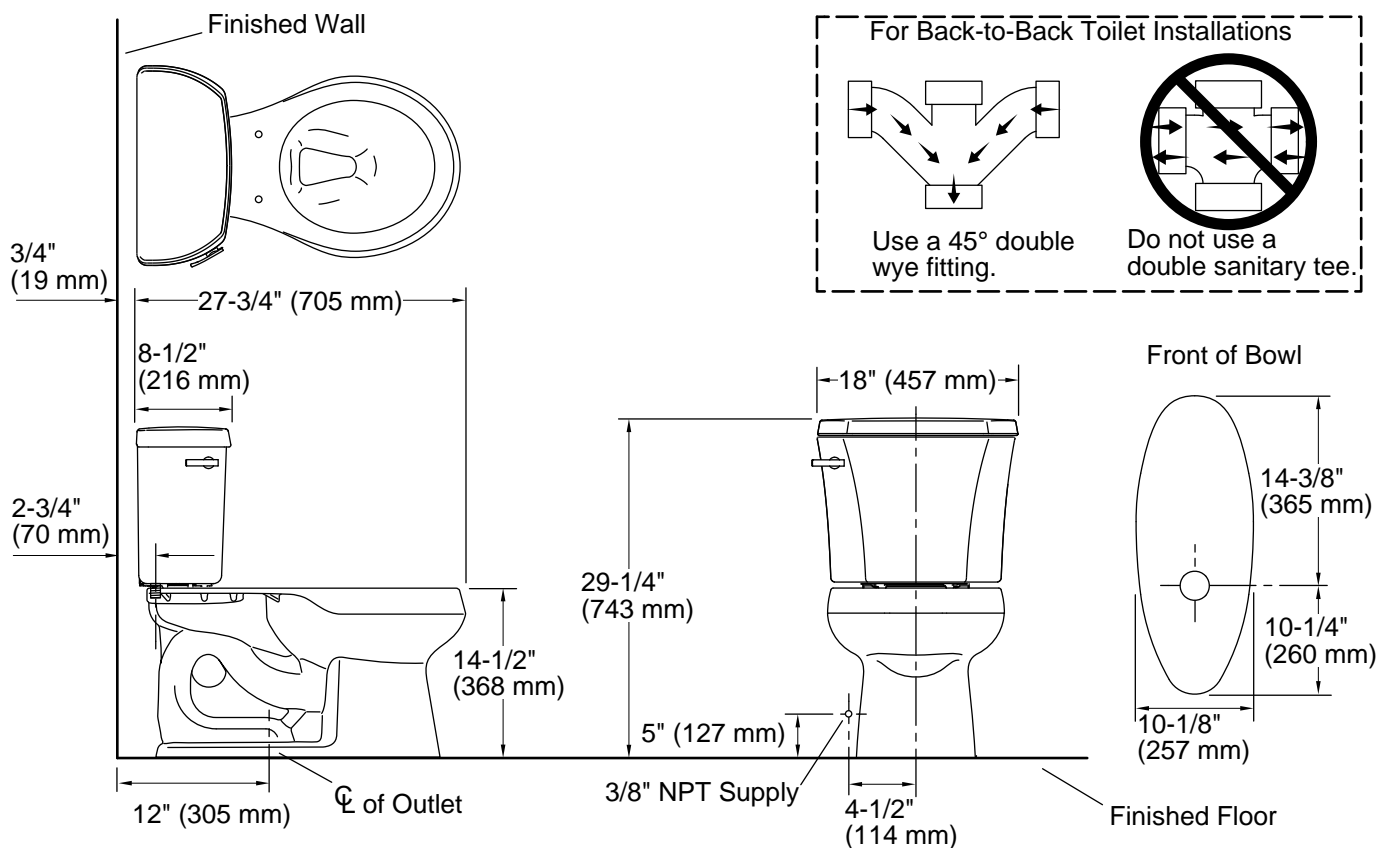

### Features

- Two-piece design
- Round-front bowl offers an ideal solution for smaller bathrooms and powder rooms
- 1.28 gpf (4.8 lpf)
- Left-hand Polished Chrome trip lever
- Combination consists of the K-4467 tank and the K-4197 bowl
- Coordinates with other products in the Wellworth collection
- KOHLER's canister flush valve harnesses the natural force of gravity and optimizes flushing performance
- Class Five® canister optimizes the flow out of the tank, harnessing gravity and the natural powerful reducing cascade of water to increase the power and effectiveness of the flush
- Eligible for consumer rebates in some municipalities
- 2-1/8" (54 mm) fully glazed trapway

### Installation

- Standard 12" (305 mm) rough-in
- Three-bolt quick-connect installation
- Seat and supply line sold separately

## Technical Information

All product dimensions are nominal.

Toilet type:	Floor-mount
Waste Outlet:	Floor
Bowl shape:	Round-front
Flush type:	Class Five
Trap passageway:	2-1/8" (54 mm)
Water surface size:	10-1/2" x 7-3/4" (267 mm x 197 mm)
Rim to water surface:	5-1/4" (133 mm)
Rough-in:	12" (305 mm)
Seat-mounting holes:	5-1/2" (140 mm)

## Notes

Install this product according to the installation instructions.

For back-to-back toilet installations: Use only a 45° double wye fitting.