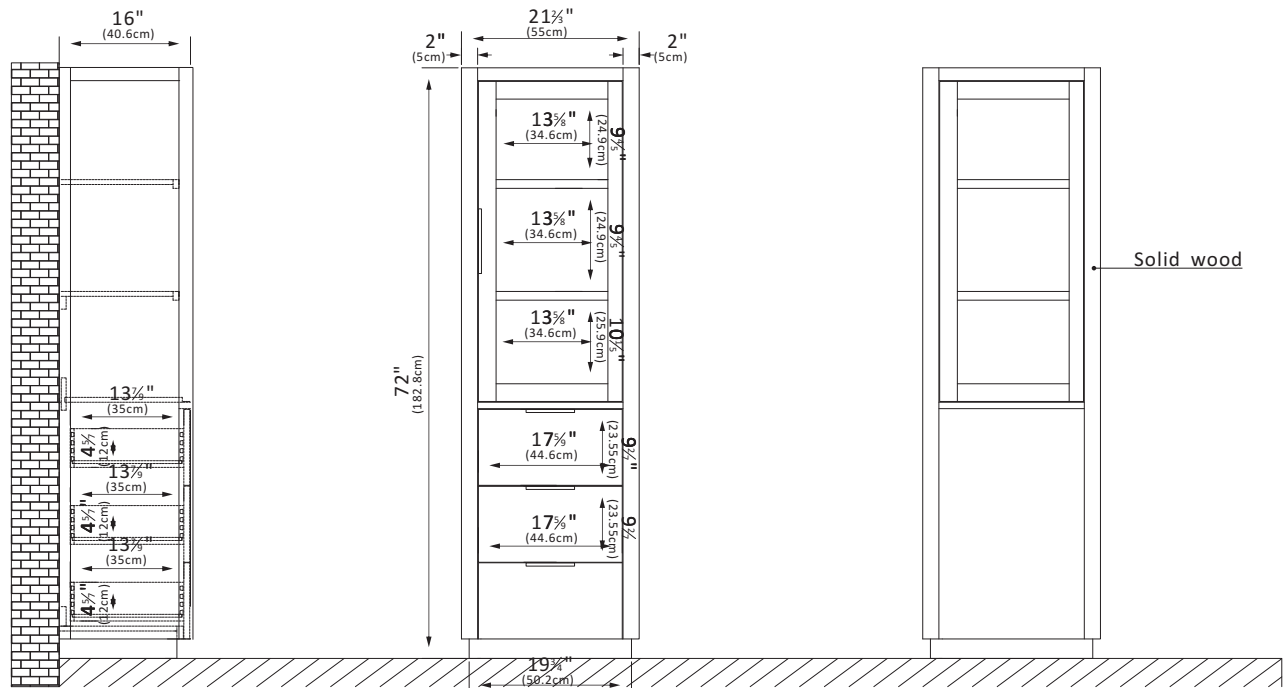

Vanity Collection

Features

- Constructed of imported, high-quality solid oak and plywood for superior durability and long-lasting beauty.
Natural Variation: this product is made of natural materials which makes it unique and can lead to slight color/size variations.
- Stable, space-saving design is perfect for any room in the house.
- Available in your choice of a Oak Weathered Black or Washed Ash Grey finish to complement your décor.
- Brushed Nickel (Oak Weathered Black finish) or Brushed Gold (Washed Ash Grey finish) handles provide a striking contrast against the natural grain of the wood. (Handles come as shown - no customization options available)
- Includes three sturdy, soft-closing dovetail drawers and three internal shelves with the glass door panel that are ideal for linens, books, or decorative accessories.
- Easy to assemble and includes mounting hardware (Note: Please be sure to lock it).
- 1-Year Manufacturer Warranty—purchase with 100% peace of mind.

* Does not include main vanity, faucet, drain assembly, backsplash or P-trap, comes fully assembled and ready to install in your bathroom.

* *Good to Remind: The natural tone and colors of the cabinet and countertop may appear slightly different under various lighting conditions.*