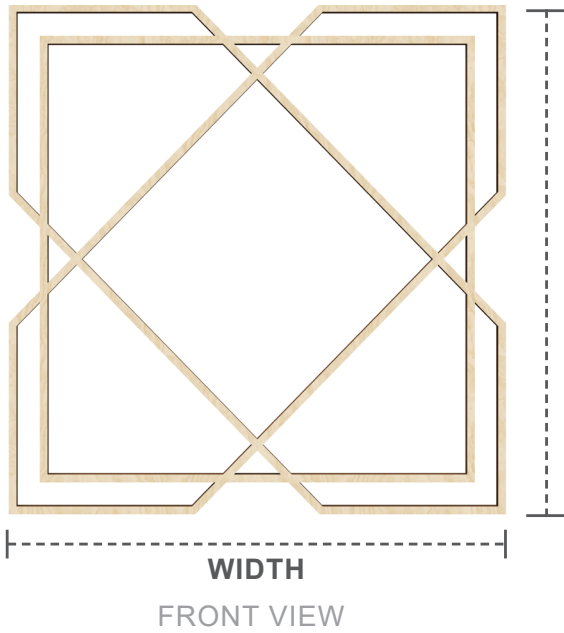

# STAIN GRADE WOOD FRETWORK

STYLE

**KIOWA**

23 3/8" x 23 3/8"  
**LARGE**

15 3/8" x 15 3/8"  
**MEDIUM**

11 3/8" x 11 3/8"  
**SMALL**

7 3/8" x 7 3/8"  
**EXTRA SMALL**

**PANEL CONSTRUCTION:** Wood grain veneer over substrate. 3/8" or 1/4" thickness.

**USAGE:** Commercial or residential walls & ceilings. Not suitable for areas exposed to water or for outdoor applications.