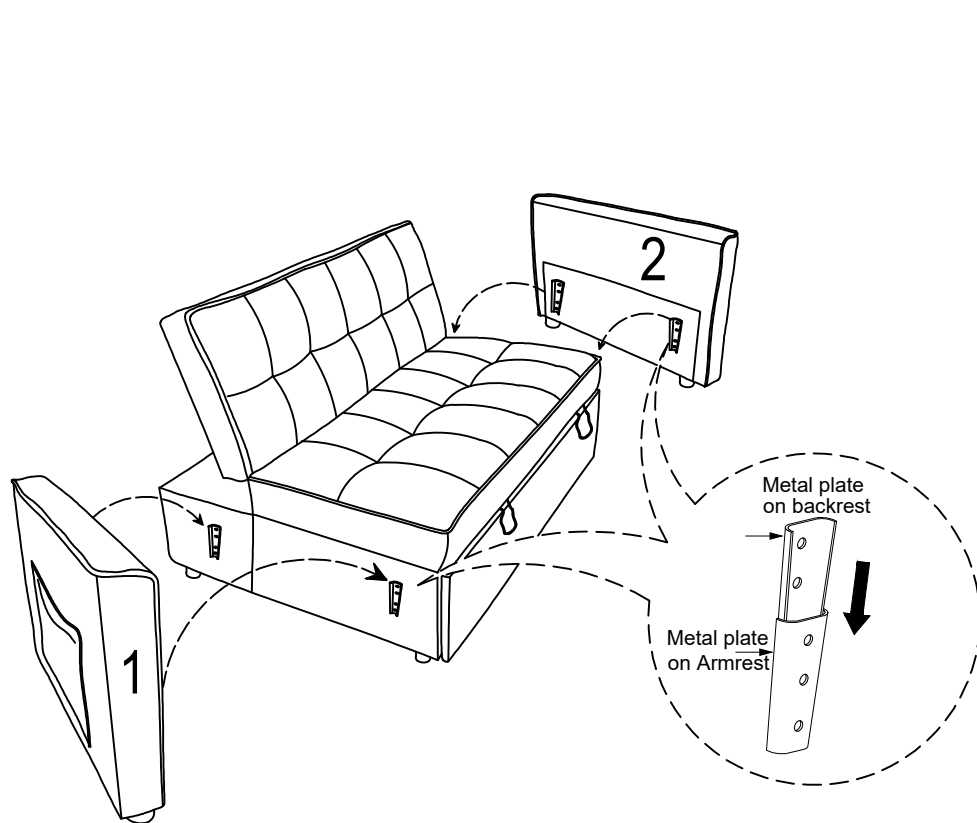

Weight limits: 600Lbs / 273Kgs

WARNING

This futon has been designated for seating and as an alternate sleep product for up to two (2) average adults. To prevent injury and damage the to this unit, PROHIBIT jumping on the seat and back.

This product is designed for home use and not intended for commercial use.

small infants and babies must not sleep on this futon for safety reason.

HARDWARE LIST			
NO.	DIAGRAM	PART NAME	Q'Ty
A		ROTATING WHEEL	4
B		PLASTIC LEGS	8
C		Screw #4*40mm	8
D		Screw #3.5*20mm	16

PARTS LIST			
NO.	DIAGRAM	PART NAME	Q'Ty
1		ARM (L)	1
2		ARM (R)	1
3		CHAISE SEAT	1

Step 1 :

Step 2 :

Step 3 :

Step 4 :

Step 5 :

Step 6 :

Step 7 :