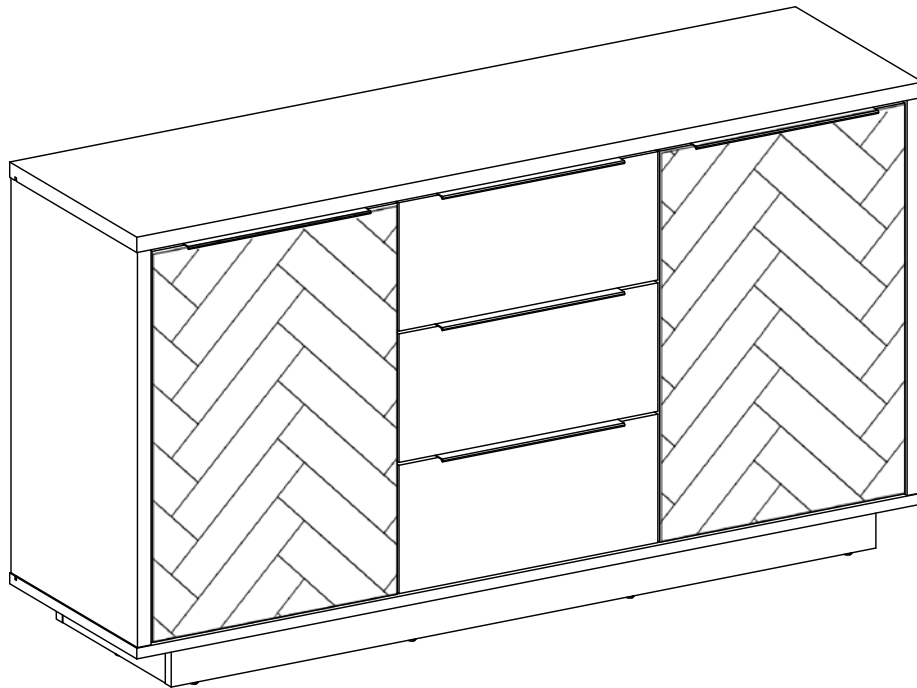

SIDEBOARD

60 Minutes

2 People

1. The load in the illustration in the **PRODUCT INFORMATION** section is a load at rest with an even distribution on all surfaces.
2. Move this product by lifting, do not push because it can damage the legs.
3. When exposed to liquid, immediately clean using a soft cloth.
4. Do not put high temperature objects without using a base.
5. The surface of the product should not be exposed to chemical liquids. Example: thinner, nail polish.
6. Cleaning the product is enough with a dry cloth, but if necessary, you can use a damp cloth instead of a wet one.
7. Safety fittings must be used to prevent furniture from falling. Safety fittings are included in this furniture package and installation instructions are listed.
8. Do not climb or hang on drawers, doors or shelves.
9. Place heavy objects in the bottom drawer.
10. The hinge can be adjusted so that the door is aligned and easy to open and close, setting the hinge slowly and not forced.
11. Surface finishing using paint.
12. Do not place hot objects directly on the surface. Always use a heat sink. There is a risk of surface bubbles due to physical contact with hot objects due to evaporation of the adhesive layer between the wooden planks and the laminate layer.
13. Do not place wet objects directly on the surface. Always use a mat so that the surface does not come into contact with liquid. There is a risk of surface discoloration and coating becoming weathered due to physical contact with wet objects.

PARTS LIST

3x

No.	Size	Qty
1	1500 x 420 x 27 mm	1
2	1500 x 420 x 20 mm	1
3	696 x 418 x 27 mm	1
4	696 x 418 x 27 mm	1
5	696 x 375 x 17 mm	1
6	696 x 375 x 17 mm	1
7	460 x 340 x 17 mm	2
8	481 x 80 x 15 mm	1
9	1452 x 353 x 4 mm	2