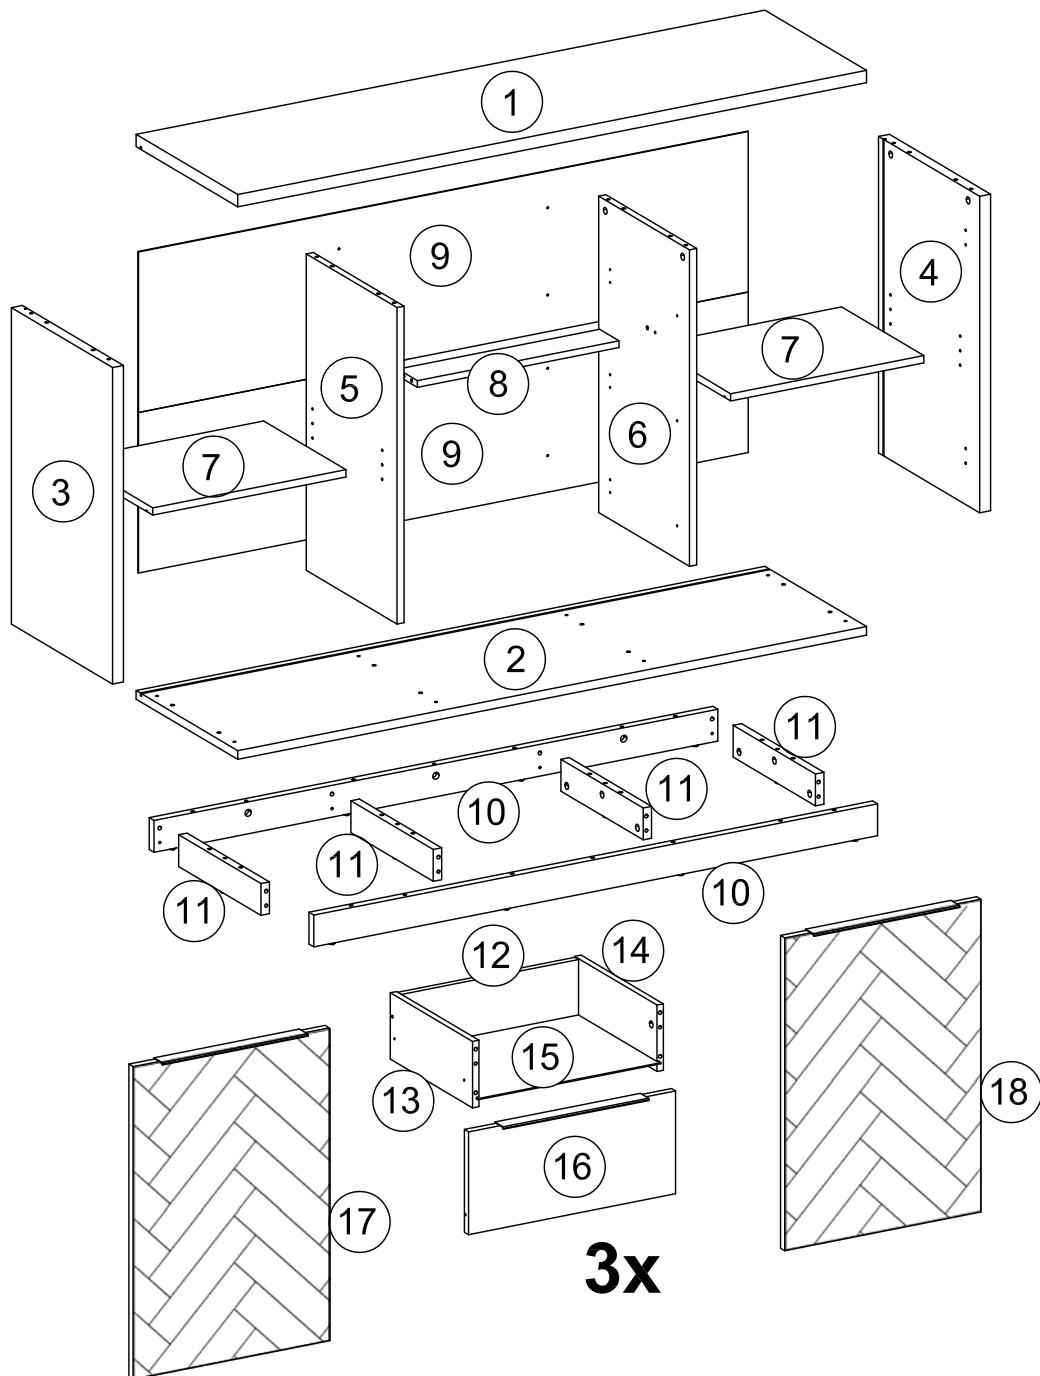

SIDEBOARD

60 Minutes

2 People

1. The load in the illustration in the **PRODUCT INFORMATION** section is a load at rest with an even distribution on all surfaces.
2. Move this product by lifting, do not push because it can damage the legs.
3. When exposed to liquid, immediately clean using a soft cloth.
4. Do not put high temperature objects without using a base.
5. The surface of the product should not be exposed to chemical liquids. Example: thinner, nail polish.
6. Cleaning the product is enough with a dry cloth, but if necessary, you can use a damp cloth instead of a wet one.
7. Safety fittings must be used to prevent furniture from falling. Safety fittings are included in this furniture package and installation instructions are listed.
8. Do not climb or hang on drawers, doors or shelves.
9. Place heavy objects in the bottom drawer.
10. The hinge can be adjusted so that the door is aligned and easy to open and close, setting the hinge slowly and not forced.
11. Surface finishing using paint.
12. Do not place hot objects directly on the surface. Always use a heat sink. There is a risk of surface bubbles due to physical contact with hot objects due to evaporation of the adhesive layer between the wooden planks and the laminate layer.
13. Do not place wet objects directly on the surface. Always use a mat so that the surface does not come into contact with liquid. There is a risk of surface discoloration and coating becoming weathered due to physical contact with wet objects.

PARTS LIST

3x

No.	Size	Qty
1	1500 x 420 x 27 mm	1
2	1500 x 420 x 20 mm	1
3	696 x 418 x 27 mm	1
4	696 x 418 x 27 mm	1
5	696 x 375 x 17 mm	1
6	696 x 375 x 17 mm	1
7	460 x 340 x 17 mm	2
8	481 x 80 x 15 mm	1
9	1452 x 353 x 4 mm	2

No.	Size	Qty
10	1345 x 70 x 20 mm	2
11	340 x 70 x 20 mm	4
12	425 x 144 x 15 mm	3
13	340 x 146 x 15 mm	3
14	340 x 146 x 15 mm	3
15	436 x 336.5 x 4 mm	3
16	493 x 226 x 17 mm	3
17	688 x 468 x 17 mm	1
18	688 x 468 x 17 mm	1