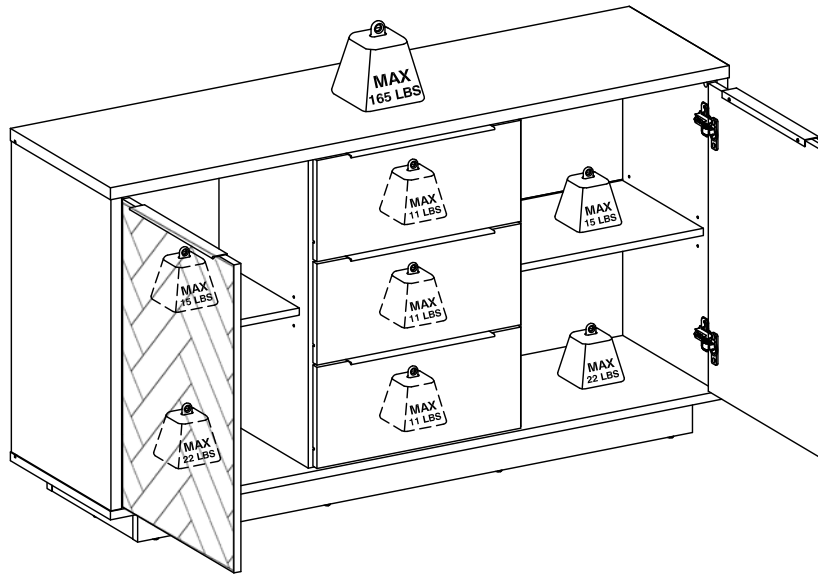

SIDEBOARD

60 Minutes

2 People

1. The load in the illustration in the **PRODUCT INFORMATION** section is a load at rest with an even distribution on all surfaces.
2. Move this product by lifting, do not push because it can damage the legs.
3. When exposed to liquid, immediately clean using a soft cloth.
4. Do not put high temperature objects without using a base.
5. The surface of the product should not be exposed to chemical liquids. Example: thinner, nail polish.
6. Cleaning the product is enough with a dry cloth, but if necessary, you can use a damp cloth instead of a wet one.
7. Safety fittings must be used to prevent furniture from falling. Safety fittings are included in this furniture package and installation instructions are listed.
8. Do not climb or hang on drawers, doors or shelves.
9. Place heavy objects in the bottom drawer.
10. The hinge can be adjusted so that the door is aligned and easy to open and close, setting the hinge slowly and not forced.
11. Surface finishing using paint.
12. Do not place hot objects directly on the surface. Always use a heat sink. There is a risk of surface bubbles due to physical contact with hot objects due to evaporation of the adhesive layer between the wooden planks and the laminate layer.
13. Do not place wet objects directly on the surface. Always use a mat so that the surface does not come into contact with liquid. There is a risk of surface discoloration and coating becoming weathered due to physical contact with wet objects.

PARTS LIST

3x

No.	Size	Qty
1	1500 x 420 x 27 mm	1
2	1500 x 420 x 20 mm	1
3	696 x 418 x 27 mm	1
4	696 x 418 x 27 mm	1
5	696 x 375 x 17 mm	1
6	696 x 375 x 17 mm	1
7	460 x 340 x 17 mm	2
8	481 x 80 x 15 mm	1
9	1452 x 353 x 4 mm	2