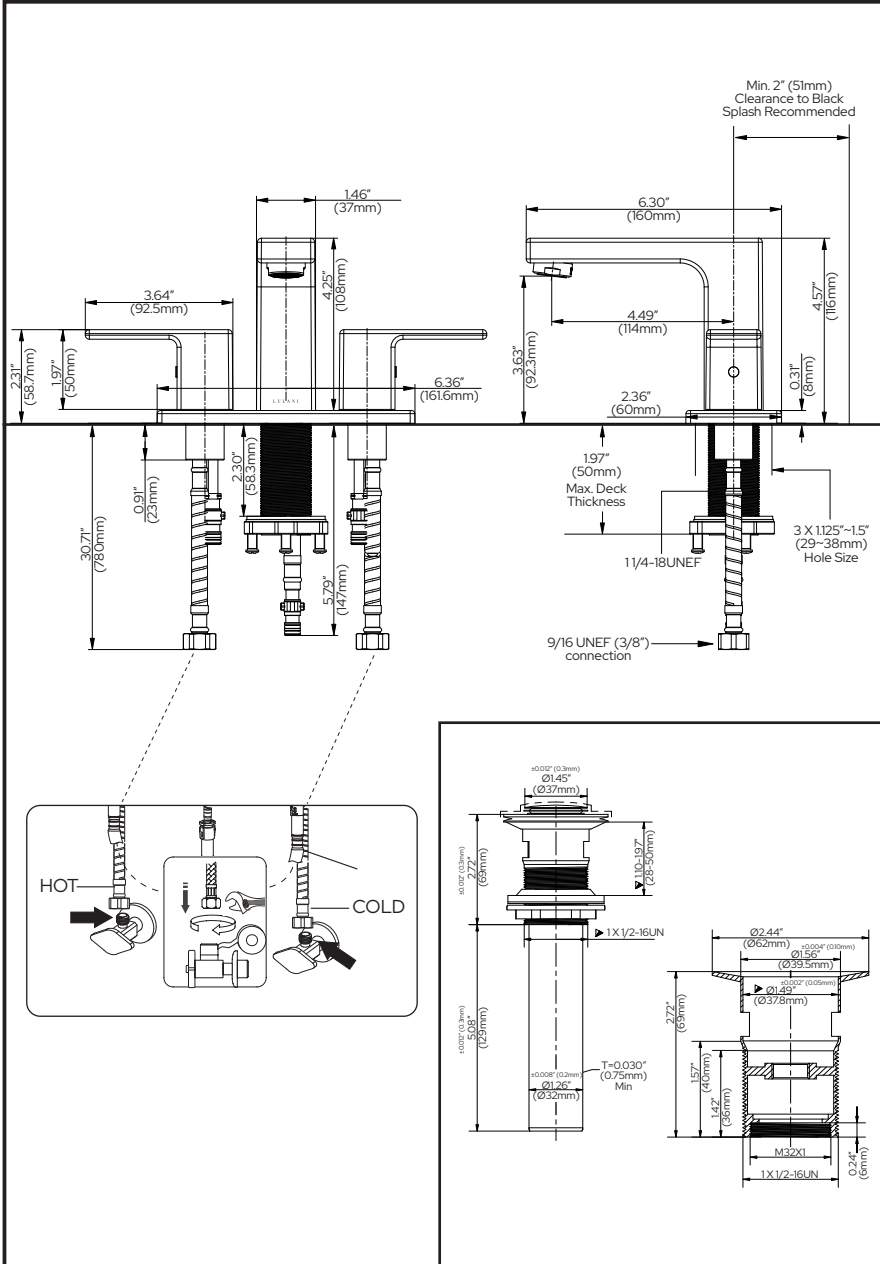

▲ Designate proper finish suffix

Lulani reserves the right (1) to make changes in specifications and materials, and (2) to change or discontinue models, both without notice or obligation. Dimensions are for reference only. See current full-line price book or www.lulani.com for finish options and product availability.