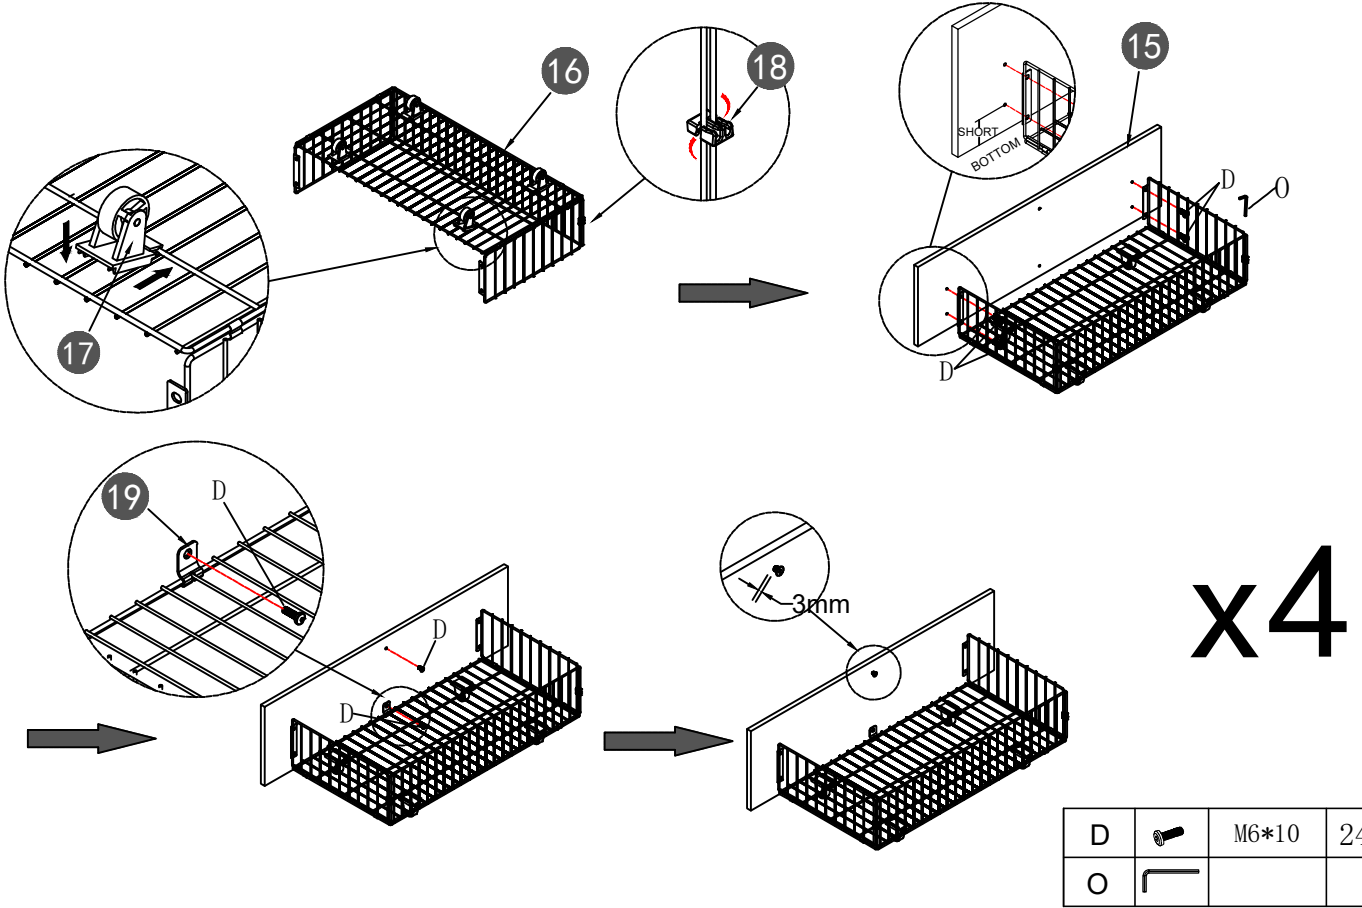

DIY LED

12

x4

Align the screws above and secure them first

D		M6*10	8PCS
O			

A		M8	4PCS
I		M8*55	4PCS
O			
N			

ASSEMBLY INSTRUCTIONS

15

16

ASSEMBLY INSTRUCTIONS

17

G		M6*35	6PCS
O			

18

G		M6*35	4PCS
O			

C		M5*25	4PCS
G		M6*35	2PCS
O			

ASSEMBLY INSTRUCTIONS

21

22

! IMPORTANT

Please follow the instruction manuals and use a pad to protect the product during your assembly.

Note:

1. Should be assembled on flat ground to keep balance.
2. Before completing the installation, do not tighten the screws.