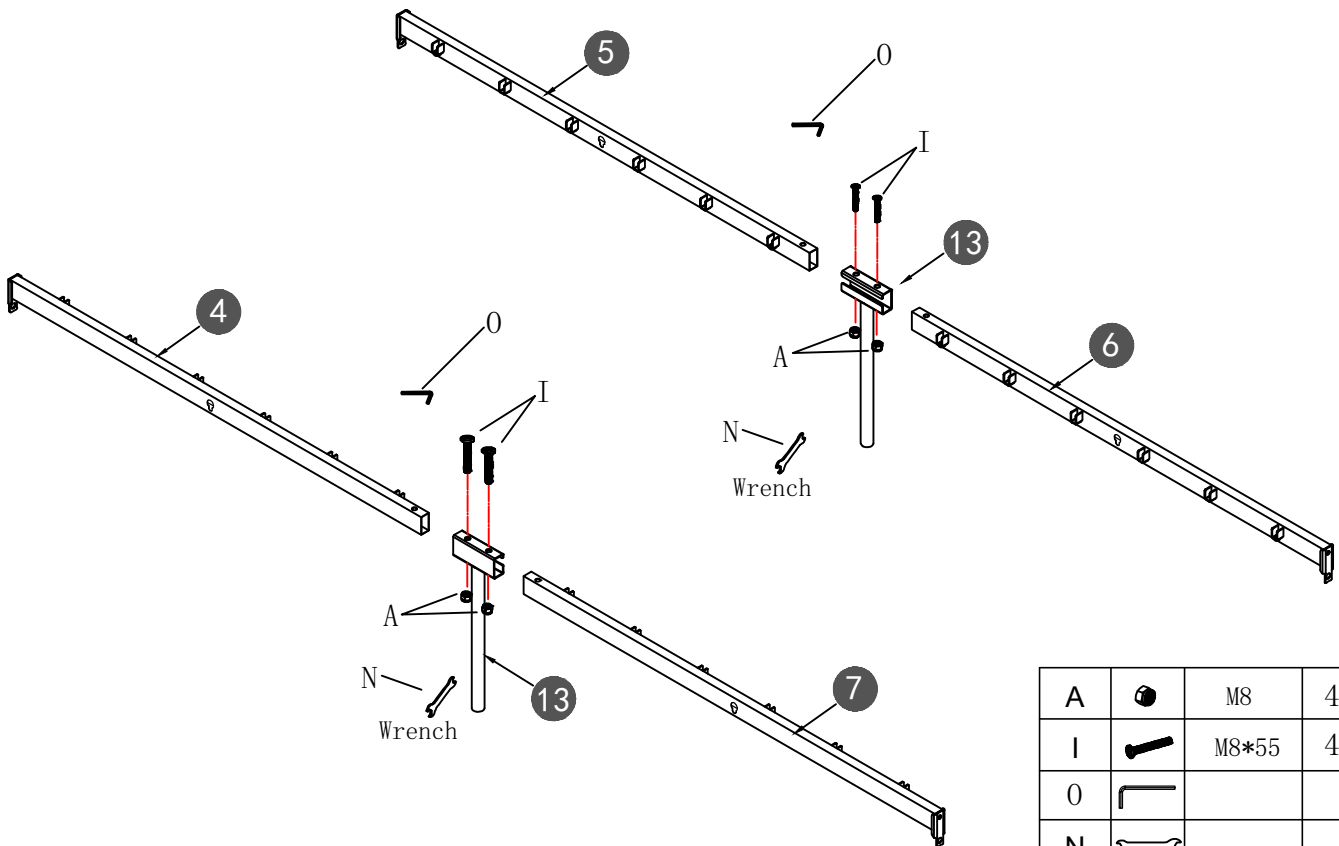

DIY LED

12

x4

Align the screws above and secure them first

D		M6*10	8PCS
O			

A		M8	4PCS
I		M8*55	4PCS
O			
N			

ASSEMBLY INSTRUCTIONS

15

16

ASSEMBLY INSTRUCTIONS

17

G		M6*35	6PCS
O			

18

G		M6*35	4PCS
O			

C		M5*25	4PCS
G		M6*35	2PCS
O			

ASSEMBLY INSTRUCTIONS