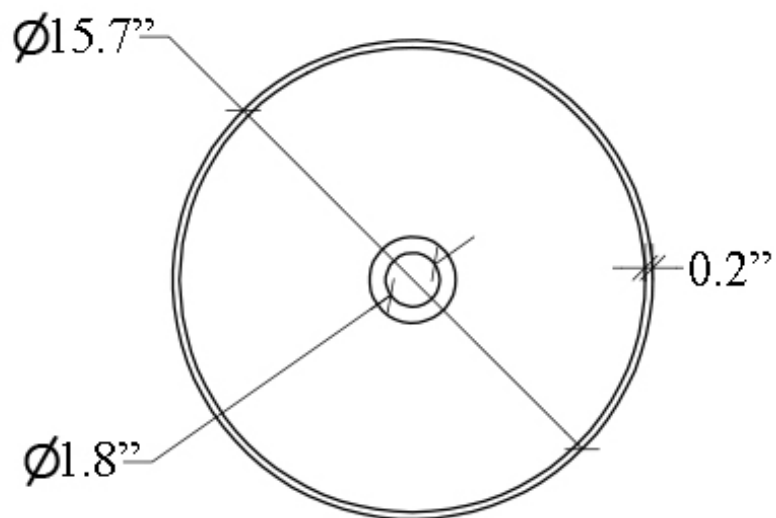

Finishes:

 Matte White

SKU# | Options:

- Momon 53564 | Matte White

* WS Bath Collections reserves the right to revise dimensions or information on this sheet without notice

Collection Momon	Model Momon 53564	Dimensions Metric <i>1 inch = 2.54 cm</i> <i>1 inch = 25.4 mm</i>	 1051 Lea Drive - Collegeville, PA 19426 Tel. 215 513 9400 - Fax 610 831 0215 www.ws bathcollections.com - info@ws bathcollections.com
------------------------------	-------------------------------	---	---

Collection
Momon

Model |
Momon 53564

Dimensions Metric
1 inch = 2.54 cm
1 inch = 25.4 mm

WS[®]
BATH
COLLECTIONS

1051 Lea Drive - Collegeville, PA 19426
Tel. 215 513 9400 - Fax 610 831 0215
www.ws bathcollections.com - info@ws bathcollections.com