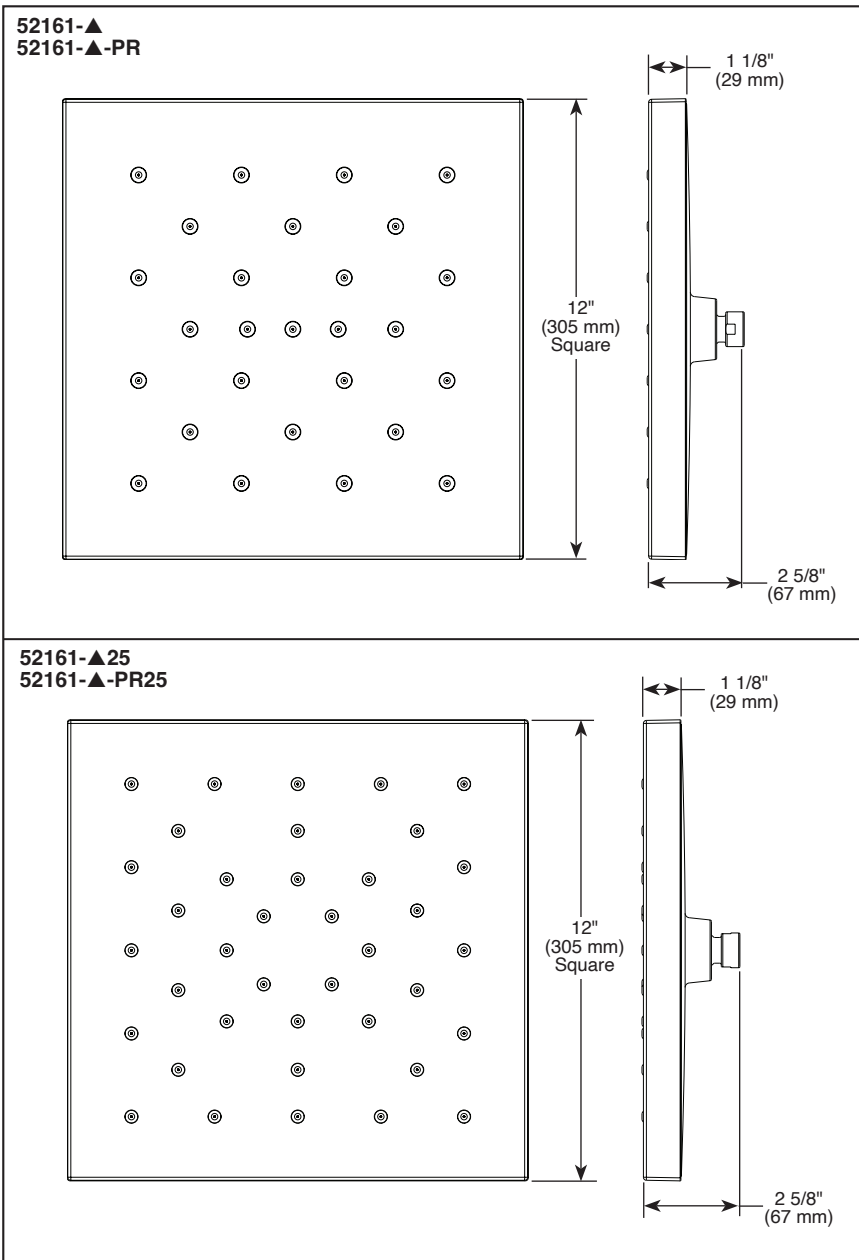

see what Delta can do™

H₂OKINETIC® RAINCAN SHOWER HEAD

■ Single-Setting Shower Head

FEATURES:

- Touch-Clean® Spray Holes
- H₂Okinetic® UltraSoak™ Spray
- Lumicoat® Finish (-PR models only)
- Lumicoat® Finishes easily wipe clean without cleaners and chemicals on the products most commonly touched areas

STANDARD SPECIFICATIONS:

- Max flow rate 1.75 gpm @ 80 psi, 6.6 L/min @ 550 kPa (52161-▲ & 52161-▲-PR only)
- Max flow rate 2.5 gpm @ 80 psi, 9.5 L/min @ 550 kPa (52161-▲25 & 52161-▲-PR25 only)
- Metal ball connector for durability
- Ball connector swivel angle is 44° (22° per side)
- Standard 1/2"-14 NPT pipe fitting
- 1 Spray settings include: H₂Okinetic® UltraSoak™ Spray

WARRANTY:

- Parts and Finish – Lifetime limited warranty; or for commercial purchasers, 10 years for multi-family residential (apartments and condominiums) and 5 years for all other commercial uses, in each case from the date the product is received by the original purchaser or their authorized representative (installation contractor, etc.).
- Please go to www.deltafaucet.com for the complete details of our limited warranty.

COMPLIES WITH:

- ASME A112.18.1 / CSA B125.1
- EPA WaterSense® - Applies to 52161-▲ & 52161-▲-PR only)

▲ Designate Proper Finish Suffix

Delta Faucet Company reserves the right (1) to make changes in specifications and materials, and (2) to change or discontinue models, both without notice or obligation. Dimensions are for reference only. See current full-line price book or www.deltafaucet.com for finish options and product availability.

Delta Faucet Company

55 E. 111th Street, Carmel, IN 46280
350 South Edgeware Road, St. Thomas, ON N5P 4L1
© 2025 Delta Faucet Company