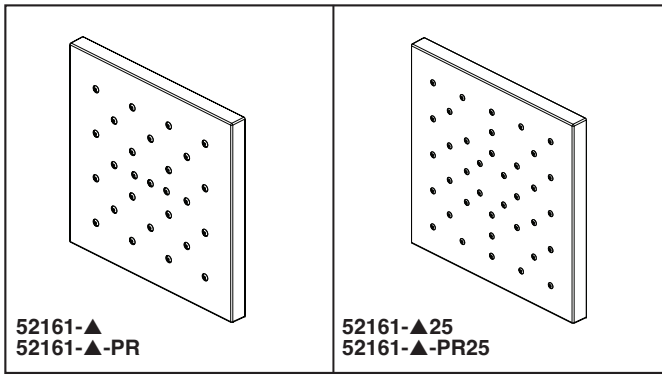

see what Delta can do™

H₂OKINETIC® RAINCAN SHOWER HEAD

■ Single-Setting Shower Head

FEATURES:

- Touch-Clean® Spray Holes
- H₂Okinetic® UltraSoak™ Spray
- Lumicoat® Finish (-PR models only)
- Lumicoat® Finishes easily wipe clean without cleaners and chemicals on the products most commonly touched areas

STANDARD SPECIFICATIONS:

- Max flow rate 1.75 gpm @ 80 psi, 6.6 L/min @ 550 kPa (52161-▲ & 52161-▲-PR only)
- Max flow rate 2.5 gpm @ 80 psi, 9.5 L/min @ 550 kPa (52161-▲25 & 52161-▲-PR25 only)
- Metal ball connector for durability
- Ball connector swivel angle is 44° (22° per side)
- Standard 1/2"-14 NPT pipe fitting
- 1 Spray settings include: H₂Okinetic® UltraSoak™ Spray

WARRANTY:

- Parts and Finish – Lifetime limited warranty; or for commercial purchasers, 10 years for multi-family residential (apartments and condominiums) and 5 years for all other commercial uses, in each case from the date the product is received by the original purchaser or their authorized representative (installation contractor, etc.).
- Please go to www.deltafaucet.com for the complete details of our limited warranty.

COMPLIES WITH:

- ASME A112.18.1 / CSA B125.1
- EPA WaterSense® - Applies to 52161-▲ & 52161-▲-PR only)

▲ Designate Proper Finish Suffix

Delta Faucet Company reserves the right (1) to make changes in specifications and materials, and (2) to change or discontinue models, both without notice or obligation. Dimensions are for reference only. See current full-line price book or www.deltafaucet.com for finish options and product availability.

Delta Faucet Company

55 E. 111th Street, Carmel, IN 46280
350 South Edgeware Road, St. Thomas, ON N5P 4L1
© 2025 Delta Faucet Company