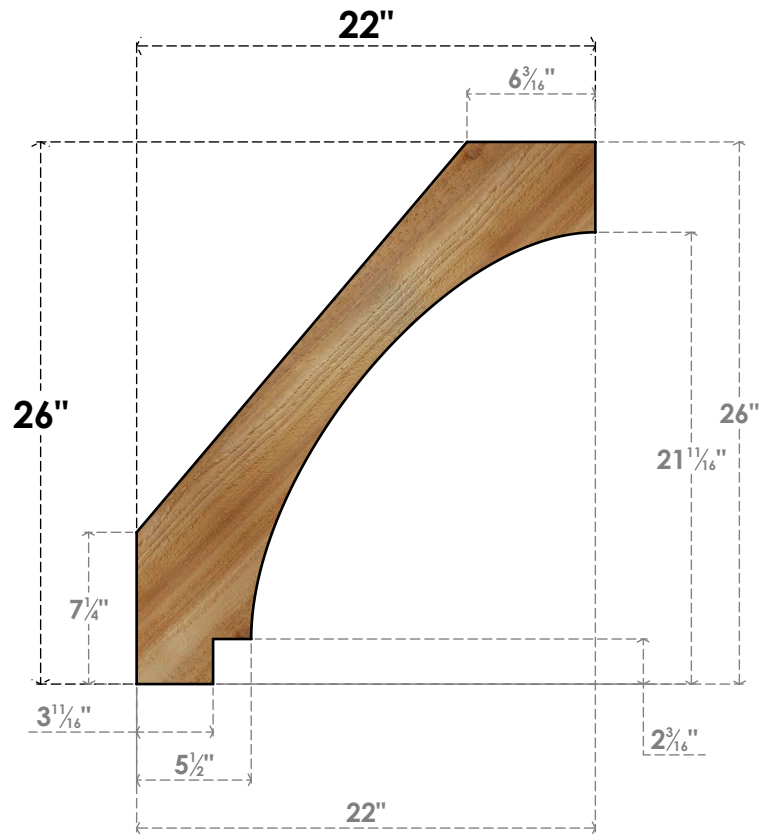

BRC04X22X26IMP00RWR

4"W X 22"D X 26"H IMPERIAL ROUGH SAWN BRACE, WESTERN RED CEDAR

SIDE

FRONT

EKENA MILLWORK
 2300 WEST MAIN ST.
 CLARKSVILLE, TX 75426
 TOLL FREE: 866-607-0453
 WWW.EKENAMILLWORK.COM

NOTES