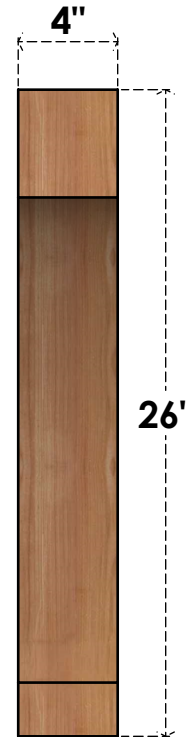

BRC04X22X26IMP00RWR

4"W X 22"D X 26"H IMPERIAL ROUGH SAWN BRACE, WESTERN RED CEDAR

SIDE

FRONT

EKENA MILLWORK
 2300 WEST MAIN ST.
 CLARKSVILLE, TX 75426
 TOLL FREE: 866-607-0453
 WWW.EKENAMILLWORK.COM

NOTES

1. INSTALLATION TO BE COMPLETED IN ACCORDANCE WITH MANUFACTURER'S SPECIFICATIONS.
2. DRAWING MAY NOT BE TO SCALE
3. THIS DRAWING IS INTENDED FOR DESIGN AND PLANNING PURPOSES ONLY.
4. ALL INFORMATION CONTAINED HEREIN WAS CURRENT AT THE TIME OF DEVELOPMENT BUT MUST BE REVIEWED AND APPROVED BY THE PRODUCT MANUFACTURER TO BE CONSIDERED ACCURATE.
5. PRODUCTS ARE NOT KILN DRIED. THIS ITEM IS UNIQUE AND WILL CONTAIN THE NATURAL VARIATIONS THAT THE WOOD SPECIES OFFERS. THIS MAY RESULT IN VARIATIONS UP TO 1/4"