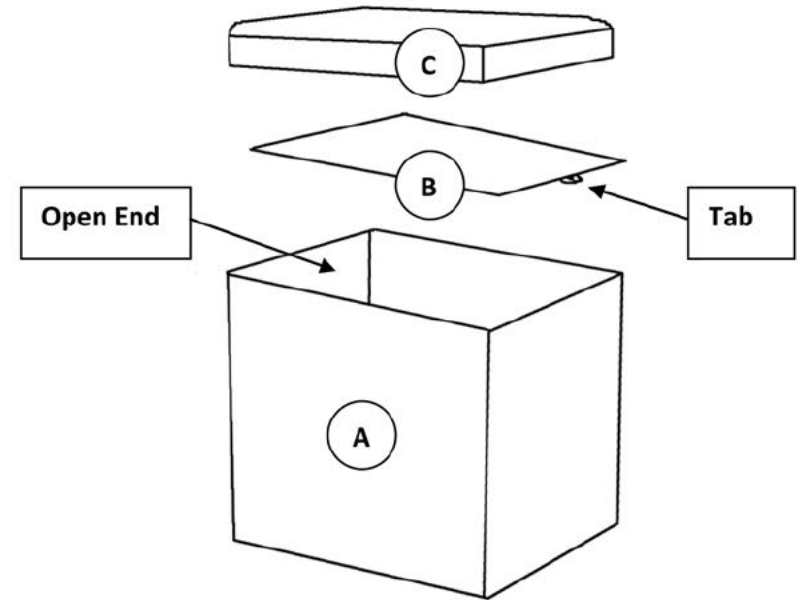

## Specifications

Dimensions: 15.7 W x 15.7" D x 15.7" H

Weight capacity top: 400 lbs. (evenly distributed)

Weight capacity interior: 30 lbs. (evenly distributed)

Weight: 7.2 lbs

# Parts List

A. Base (1)

B. Bottom Panel (1)

C. Lid (1)

Please make sure you have all the parts on this list.

# Assembly Instructions

**Assemble Bench:**

**STEP 1.**

Unfold **BASE (A)** with the open end facing up.

**STEP 2.**

Insert **BOTTOM PANEL (B)** into the base and lay flat at the bottom. Make sure the tab is facing up.