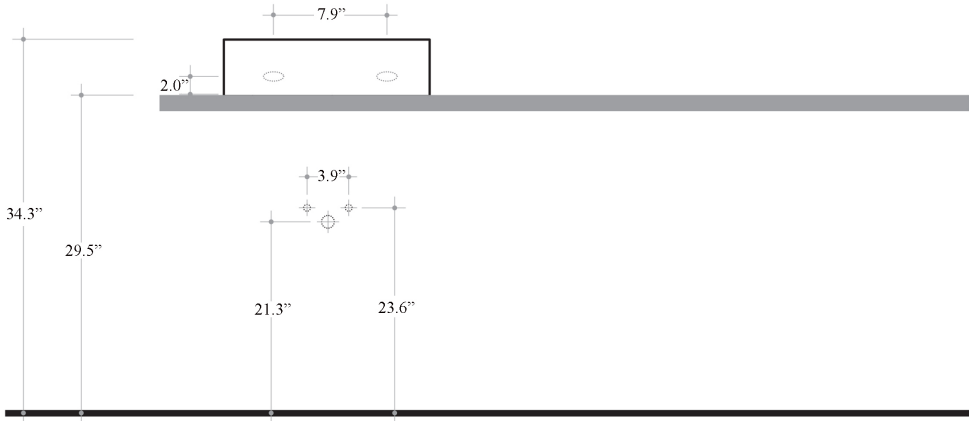

Related Items:

- WSBC 53995 | Push Waste Drain
- WSBC 53922 | Decorative Trap

SKU# | Options:

- Cut 38.45.00 WG | No Faucet Hole, Glossy White
- Cut 38.45.00 WM | No Faucet Hole, Matte White
- Cut 38.45.00 BG | No Faucet Hole, Glossy Black
- Cut 38.45.00 BM | No Faucet Hole, Matte Black
- Cut 38.45.01 WG | Single Faucet Hole, Glossy White
- Cut 38.45.01 WM | Single Faucet Hole, Matte White
- Cut 38.45.01 BG | Single Faucet Hole, Glossy Black
- Cut 38.45.01 BM | Single Faucet Hole, Matte Black

Finishes:

-  Glossy White
-  Matte White
-  Glossy Black
-  Matte Black

* WS Bath Collections reserves the right to revise dimensions or information on this sheet without notice

Collection Cut	Model Cut 38.45 - CTL01	Dimensions Metric <i>1 inch = 2.54 cm</i> <i>1 inch = 25.4 mm</i>	 1051 Lea Drive - Collegeville, PA 19426 Tel. 215 513 9400 - Fax 610 831 0215 www.ws bathcollections.com - info@ws bathcollections.com
----------------------------	-------------------------------------	---	---

Collection |
Cut

Model |
Cut 38.45 - CTL01

Dimensions Metric
1 inch = 2.54 cm
1 inch = 25.4 mm

1051 Lea Drive - Collegeville, PA 19426
Tel. 215 513 9400 - Fax 610 831 0215
www.ws bathcollections.com - info@ws bathcollections.com