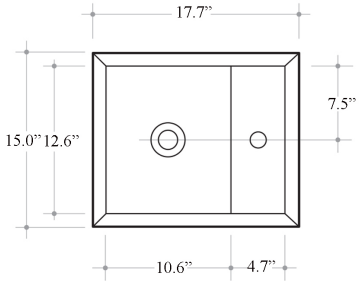

Related Items:

- WSBC 53995 | Push Waste Drain
- WSBC 53922 | Decorative Trap

SKU# | Options:

- Cut 38.45.00 WG | No Faucet Hole, Glossy White
- Cut 38.45.00 WM | No Faucet Hole, Matte White
- Cut 38.45.00 BG | No Faucet Hole, Glossy Black
- Cut 38.45.00 BM | No Faucet Hole, Matte Black
- Cut 38.45.01 WG | Single Faucet Hole, Glossy White
- Cut 38.45.01 WM | Single Faucet Hole, Matte White
- Cut 38.45.01 BG | Single Faucet Hole, Glossy Black
- Cut 38.45.01 BM | Single Faucet Hole, Matte Black

Finishes:

-  Glossy White
-  Matte White
-  Glossy Black
-  Matte Black

* WS Bath Collections reserves the right to revise dimensions or information on this sheet without notice

Collection Cut	Model Cut 38.45 - CTL01	Dimensions Metric <i>1 inch = 2.54 cm</i> <i>1 inch = 25.4 mm</i>	 1051 Lea Drive - Collegeville, PA 19426 Tel. 215 513 9400 - Fax 610 831 0215 www.ws bathcollections.com - info@ws bathcollections.com
----------------------------	-------------------------------------	---	---

Collection |
Cut

Model |
Cut 38.45 - CTL01

Dimensions Metric
1 inch = 2.54 cm
1 inch = 25.4 mm

1051 Lea Drive - Collegeville, PA 19426
Tel. 215 513 9400 - Fax 610 831 0215
www.ws bathcollections.com - info@ws bathcollections.com

Bolts

Silicone (optional)

Collection
Cut

Model |
Cut 38.45 - CTL01

Dimensions Metric
1 inch = 2.54 cm
1 inch = 25.4 mm

WS[®]
BATH
COLLECTIONS

1051 Lea Drive - Collegeville, PA 19426
Tel. 215 513 9400 - Fax 610 831 0215
www.ws bathcollections.com - info@ws bathcollections.com