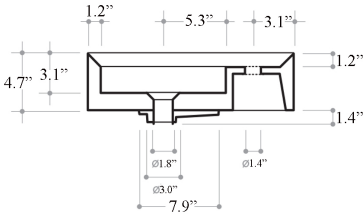

Related Items:

- WSBC 53995 | Push Waste Drain
- WSBC 53922 | Decorative Trap

SKU# | Options:

- Cut 38.45.00 WG | No Faucet Hole, Glossy White
- Cut 38.45.00 WM | No Faucet Hole, Matte White
- Cut 38.45.00 BG | No Faucet Hole, Glossy Black
- Cut 38.45.00 BM | No Faucet Hole, Matte Black
- Cut 38.45.01 WG | Single Faucet Hole, Glossy White
- Cut 38.45.01 WM | Single Faucet Hole, Matte White
- Cut 38.45.01 BG | Single Faucet Hole, Glossy Black
- Cut 38.45.01 BM | Single Faucet Hole, Matte Black

Finishes:

-  Glossy White
-  Matte White
-  Glossy Black
-  Matte Black

* WS Bath Collections reserves the right to revise dimensions or information on this sheet without notice

Collection Cut	Model Cut 38.45 - CTL01	Dimensions Metric <i>1 inch = 2.54 cm</i> <i>1 inch = 25.4 mm</i>	 1051 Lea Drive - Collegeville, PA 19426 Tel. 215 513 9400 - Fax 610 831 0215 www.ws bathcollections.com - info@ws bathcollections.com
----------------------------	-------------------------------------	---	---

Collection |
Cut

Model |
Cut 38.45 - CTL01

Dimensions Metric
1 inch = 2.54 cm
1 inch = 25.4 mm

1051 Lea Drive - Collegeville, PA 19426
Tel. 215 513 9400 - Fax 610 831 0215
www.ws bathcollections.com - info@ws bathcollections.com

Bolts

Silicone (optional)

Collection
Cut

Model |
Cut 38.45 - CTL01

Dimensions Metric
1 inch = 2.54 cm
1 inch = 25.4 mm

WS[®]
BATH
COLLECTIONS

1051 Lea Drive - Collegeville, PA 19426
Tel. 215 513 9400 - Fax 610 831 0215
www.ws bathcollections.com - info@ws bathcollections.com