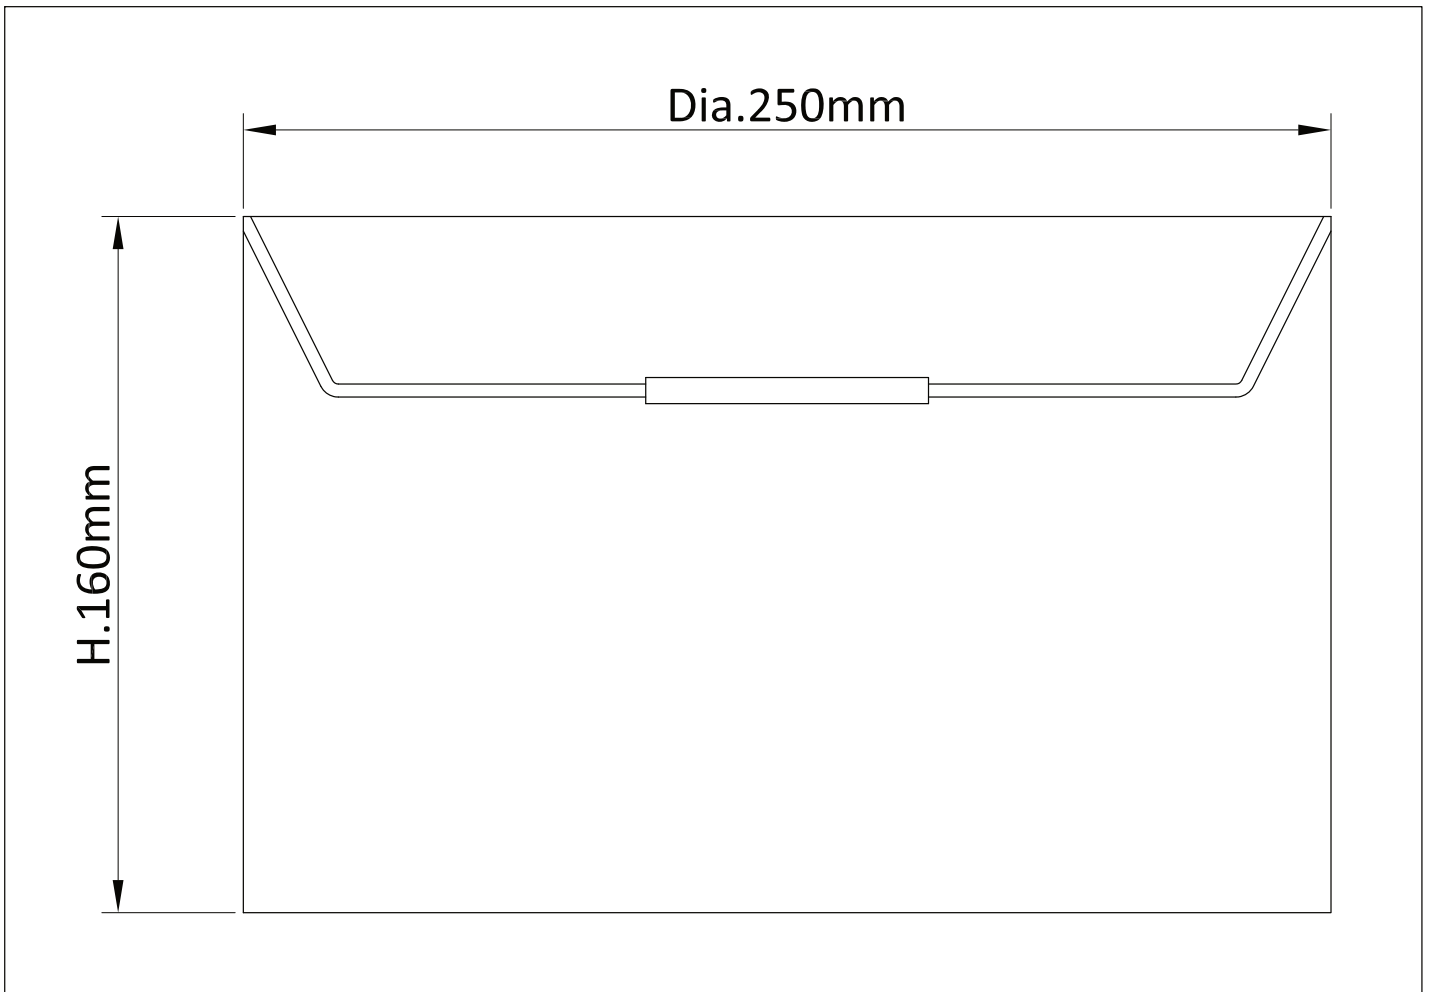

CERTIFICATION