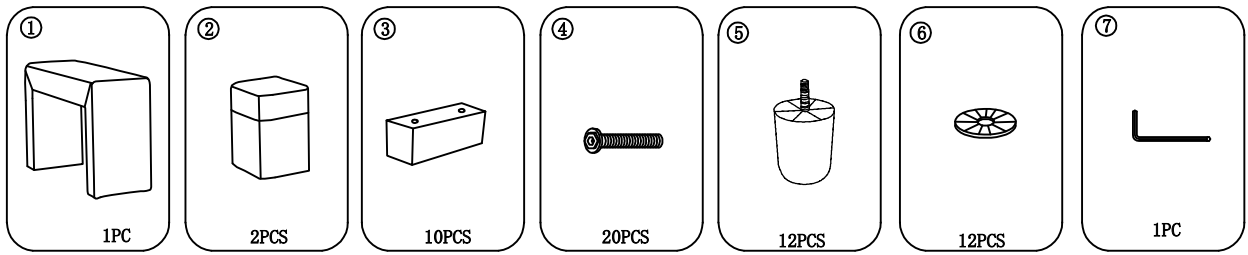

ASSEMBLY INSTRUCTION

60641

PARTS LIST:

LOVESEAT

CHAISE

OTTOMAN