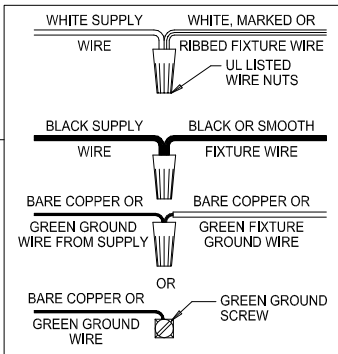

Assembly & Installation Instructions

CAUTION: Read instructions carefully and turn electricity off at main circuit breaker panel before beginning installation.

*****
WARNING - If any Special Control Devices are used with this Fixture, Follow the Instructions Carefully to assure full compliance with N.E.C. requirements. If there are any questions, contact a Qualified Electrical Contractor.

WARNING - This product contains chemicals known to the State of California to cause cancer, birth defects and /or other reproductive harm. Thoroughly wash hands after installing, handling, cleaning, or otherwise touching this product.
CAUTION - All glass is fragile, use care when handling Glass component(s) and or Lamp(s).

*****

ASSEMBLY STEPS:
PASOS PARA ENSAMBLAR:
MODE D'ASSEMBLAGE:

1. D,E → A
2. B,A → C
3. K → D
4. F → G
5. J,H → D
6. M,N → L
7. P → L

**B, C, G & P
(NOT FURNISHED)
(NO INCLUIDA)
(NON FOURNIE)**