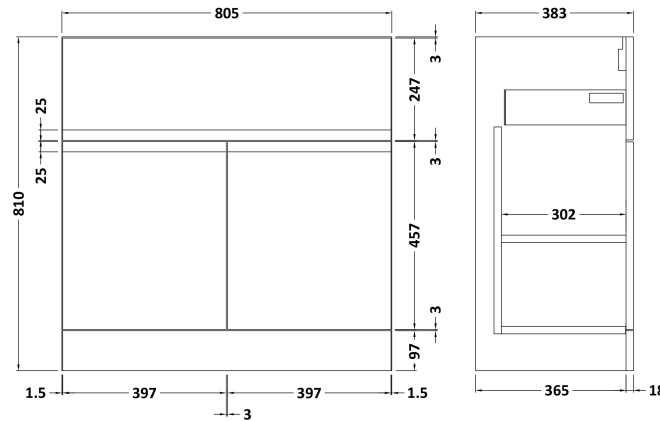

Sales Code: URB305B

Description: 800 F/S 2-Door/Drawer Unit & Basin 2

Packaging Details

Barcode: 5056211892656

Sales Code: URB328

Description: 800 F/S 2-Door/Drawer Unit

Product Dimensions

Height (mm):	810
Width (mm):	810
Depth (mm):	383
Nett Weight (kg):	31.5

Packaging Dimensions

Height (mm):	780
Width (mm):	795
Depth (mm):	383
Gross Weight (kg):	32

Packaging Data

Box Colour:	Brown Cardboard Box
Box Qty:	1
Label Size:	100 x 50
Label Colour:	White Label
Label Qty:	2

Sales Code: NVM005

Description: Minimalist Basin 800mm

Product Dimensions

Height (mm):	170
Width (mm):	800
Depth (mm):	390
Nett Weight (kg):	16.9

Packaging Dimensions

Height (mm):	400
Width (mm):	820
Depth (mm):	200
Gross Weight (kg):	16.9

Packaging Data

Box Colour:	Brown Cardboard Box - Printed
Box Qty:	1
Label Size:	100 x 50
Label Colour:	White Label
Label Qty:	2

Outer Box Dimensions (If Applicable)

Height (mm):	
Width (mm):	
Depth (mm):	
Gross Weight (kg):	
Barcode:	5055146194675