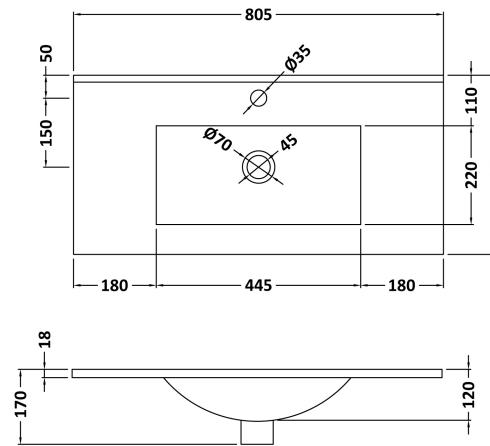

Packaging Dimensions

Height (mm):	780
Width (mm):	795
Depth (mm):	383
Gross Weight (kg):	32

Packaging Data

Box Colour:	Brown Cardboard Box
Box Qty:	1
Label Size:	100 x 50
Label Colour:	White Label
Label Qty:	2

Outer Box Dimensions (If Applicable)

Height (mm):	
Width (mm):	
Depth (mm):	
Gross Weight (kg):	
Barcode:	5056211890508

Product Details

Country of Origin:	China
Fitting Instruction:	No
Certification:	FSC: Yes CE: N/A
Colour:	Satin Blue
Construction Method:	Cam & Wood Dowel
Construction Type:	Rigid
Cabinet Finish:	MFC Painted Matt
Fascia Finish:	Mdf Painted Matt
Cabinet Thickness (mm):	18
Fascia Thickness (mm):	18
Drawer Included:	Yes
Drawer Type:	80mm High Metal Softclose
No of Shelves:	1
Hinge Type:	95 Degree Clip-On Soft Close
Hinge Included:	Yes
Adjustable Legs:	No
Fixings Included:	Yes
Handle Style:	Not Applicable
Handle Included:	No, Not Required
Waste Shroud:	Yes
Handle Type:	Handleless

Sales Code: NVM005

Description: Minimalist Basin 800mm

Product Dimensions

Height (mm):	170
Width (mm):	800
Depth (mm):	390
Nett Weight (kg):	16.9

Packaging Dimensions

Height (mm):	400
Width (mm):	820
Depth (mm):	200
Gross Weight (kg):	16.9

Packaging Data

Box Colour:	Brown Cardboard Box - Printed
Box Qty:	1
Label Size:	100 x 50
Label Colour:	White Label
Label Qty:	2

Outer Box Dimensions (If Applicable)

Height (mm):	
Width (mm):	
Depth (mm):	
Gross Weight (kg):	
Barcode:	5055146194675