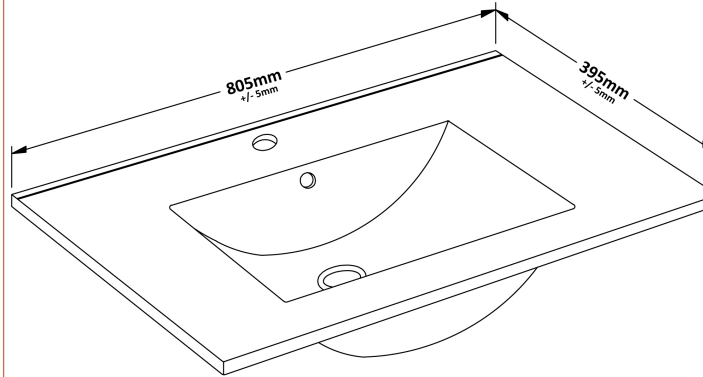

Packaging Dimensions

Height (mm):	780
Width (mm):	795
Depth (mm):	383
Gross Weight (kg):	32

Packaging Data

Box Colour:	Brown Cardboard Box
Box Qty:	1
Label Size:	100 x 50
Label Colour:	White Label
Label Qty:	2

Outer Box Dimensions (If Applicable)

Height (mm):	
Width (mm):	
Depth (mm):	
Gross Weight (kg):	
Barcode:	5056211890508

Product Details

Country of Origin:	China
Fitting Instruction:	No
Certification:	FSC: Yes CE: N/A
Colour:	Satin Blue
Construction Method:	Cam & Wood Dowel
Construction Type:	Rigid
Cabinet Finish:	MFC Painted Matt
Fascia Finish:	Mdf Painted Matt
Cabinet Thickness (mm):	18
Fascia Thickness (mm):	18
Drawer Included:	Yes
Drawer Type:	80mm High Metal Softclose
No of Shelves:	1
Hinge Type:	95 Degree Clip-On Soft Close
Hinge Included:	Yes
Adjustable Legs:	No
Fixings Included:	Yes
Handle Style:	Not Applicable
Handle Included:	No, Not Required
Waste Shroud:	Yes
Handle Type:	Handleless

Sales Code: NVM005

Description: Minimalist Basin 800mm

Product Dimensions

Height (mm):	170
Width (mm):	800
Depth (mm):	390
Nett Weight (kg):	16.9

Packaging Dimensions

Height (mm):	400
Width (mm):	820
Depth (mm):	200
Gross Weight (kg):	16.9

Packaging Data

Box Colour:	Brown Cardboard Box - Printed
Box Qty:	1
Label Size:	100 x 50
Label Colour:	White Label
Label Qty:	2

Outer Box Dimensions (If Applicable)

Height (mm):	
Width (mm):	
Depth (mm):	
Gross Weight (kg):	
Barcode:	5055146194675