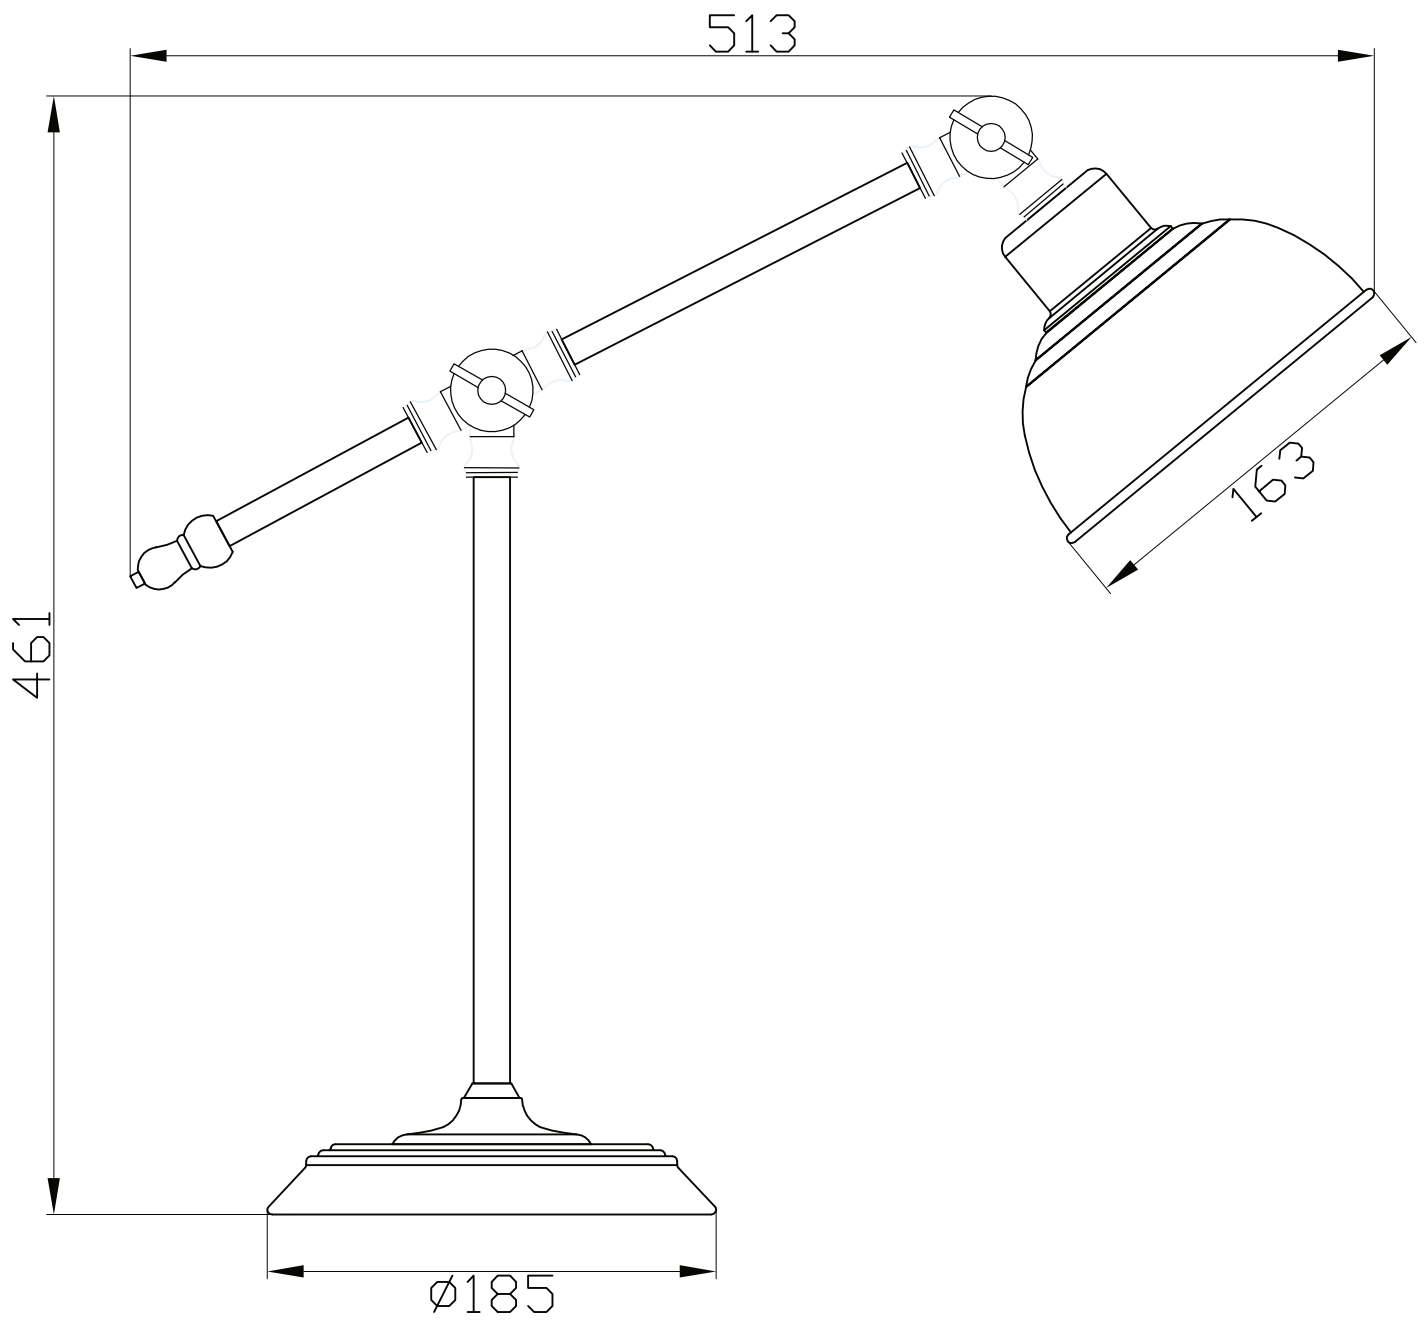

Antique Brushed Copper Lever Arm Table Lamp

CERTIFICATION