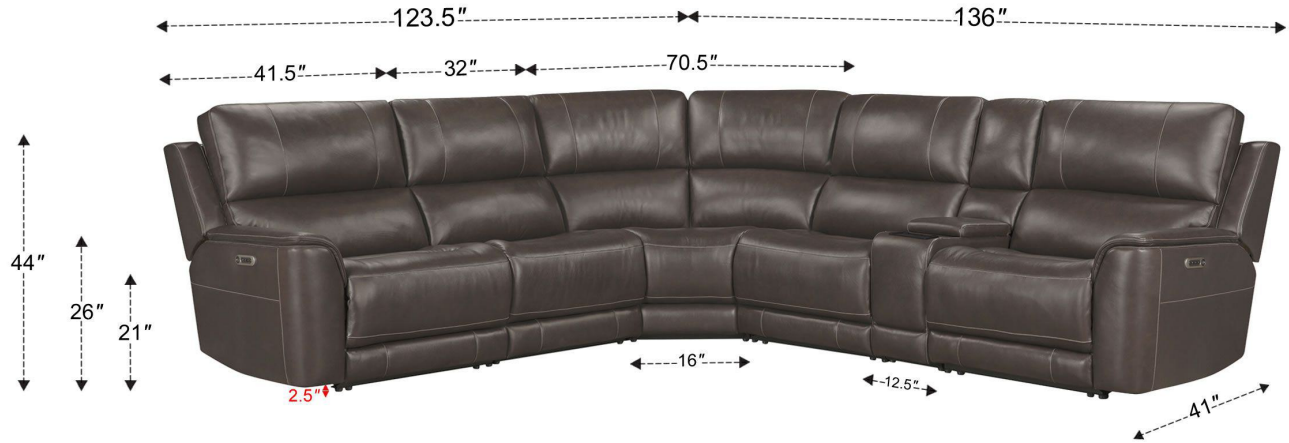

6 Piece Zero Gravity Power Reclining Sectional with Power Adjustable Headrests

Overall Dimensions	123.5" x 136" x 44"
Overall Width	123.5"
Overall Depth	136"
Overall Height	44"
Overall Weight	548.9 lbs.
Fully Reclined	71"
Distance from Wall	10.5"
Back of Seat to end of Chaise	42"
Leg Height (Distance from Foot Rest to Floor in Full Recline)	26"
Head Height (Distance from Headrest to Floor in Full Recline)	28"

Seat Width	32"
Seat Depth	21.5"
Seat Height	21"
Arm Width	9"
Arm Depth	21"
Arm Height	26"
Back Height	28"
Back Depth	15.5"
Headrest Extended from Back	5"
Console Storage area Inside	11" x 11.5" x 6"