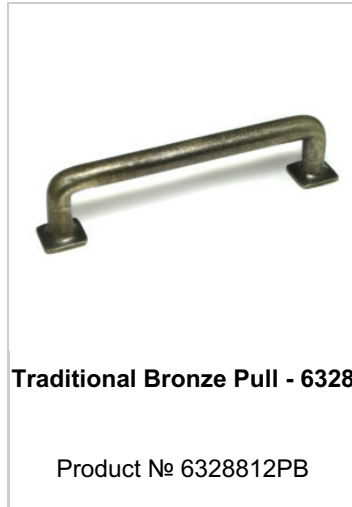

RELATED DOCUMENTS

DISCLAIMER

This bronze finish also goes by the name patina, since the finish can change over time and take on a vintage feel.