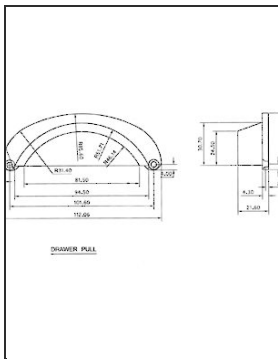

RELATED DOCUMENTS

DISCLAIMER

This bronze finish also goes by the name patina, since the finish can change over time and take on a vintage feel.