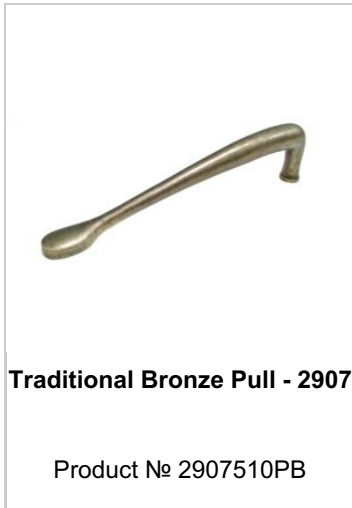

RELATED DOCUMENTS

DISCLAIMER

This bronze finish also goes by the name patina, since the finish can change over time and take on a vintage feel.