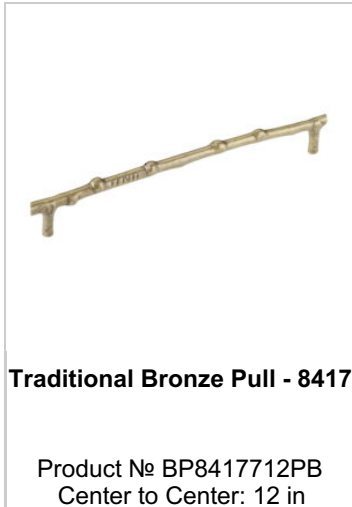

RELATED DOCUMENTS

DISCLAIMER

This bronze finish also goes by the name patina, since the finish can change over time and take on a vintage feel.