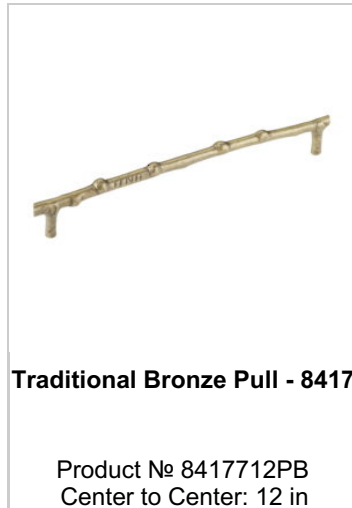

RELATED DOCUMENTS

DISCLAIMER

This bronze finish also goes by the name patina, since the finish can change over time and take on a vintage feel.